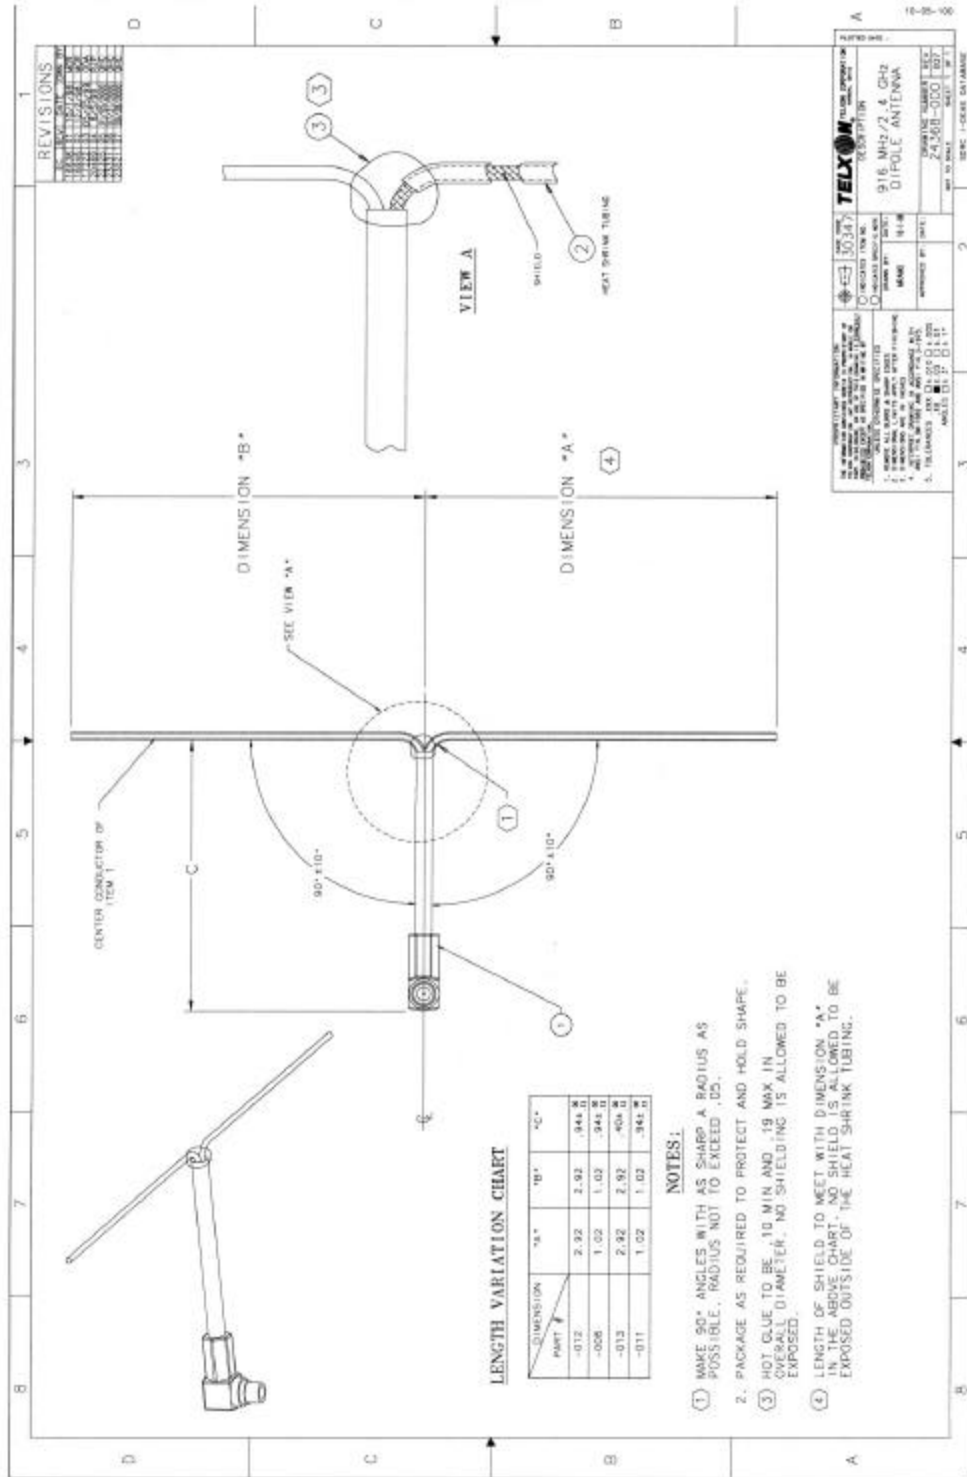

External Photos

4.1.1 New Antenna Photos/Drawings:

Symbol 960SL antenna

*CQ15731 antenna for the Cameo 2 printer*

*CQ15729-1 antenna for the Cameo 3 PEP printer*

*BL13283 antenna for the Encore 4 printer*