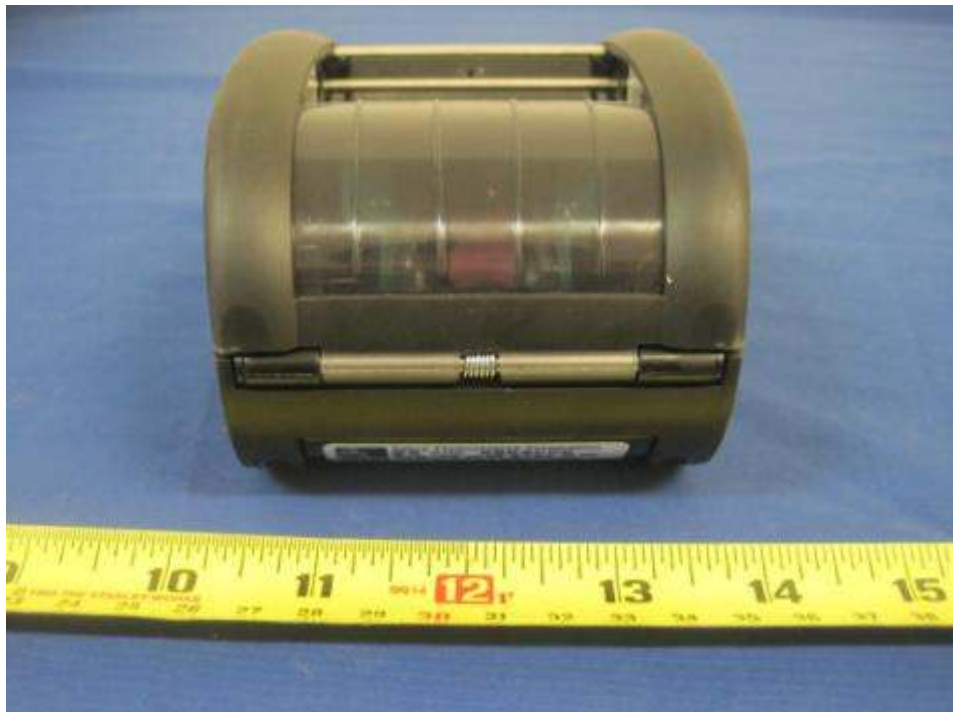

HOST EUT -QLN 320

EUT - Top View

EUT - Back View

EUT - Front View

EUT - Rear View

EUT - Right View

EUT - Left View

HOST EUT -QLN 220

EUT - Top View

EUT - Back View

EUT - Front View

EUT - Rear View

EUT - Right View

EUT - Left View

Host EUT Accessories

Power Supply

USB Cable

Serial Cable

Battery View- Top

Battery View- Bottom