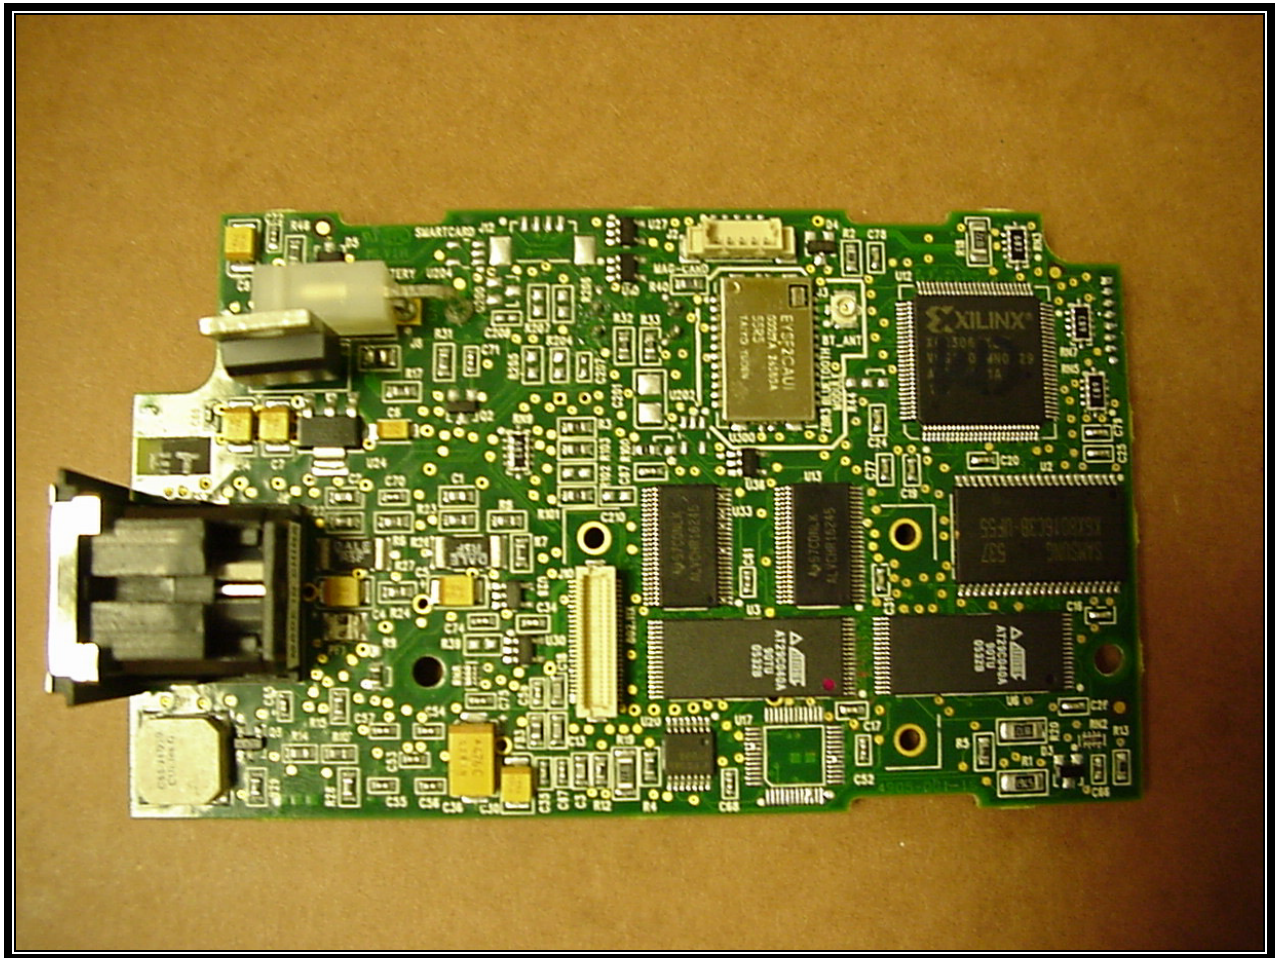

**Appendix M: External Photographs**

**Photograph 5: Radio Module - Top View**

Photograph 6: Radio Module - Back View

Rhein Tech Laboratories, Inc.  
360 Herndon Parkway  
Suite 1400  
Herndon, VA 20170  
<http://www.rheintech.com>

Client: Zebra Technologies Corp.  
Model #: Cameo-ZBR3  
Standards: FCC 15.247 & RSS-210  
FCC ID: I28MD-BTC2TY5  
Report #: 2006028

**Photograph 7: Cameo 3 Portable Printer – Top View**

Rhein Tech Laboratories, Inc.  
360 Herndon Parkway  
Suite 1400  
Herndon, VA 20170  
<http://www.rheintech.com>

Client: Zebra Technologies Corp.  
Model #: Cameo-ZBR3  
Standards: FCC 15.247 & RSS-210  
FCC ID: I28MD-BTC2TY5  
Report #: 2006028

**Photograph 8: Cameo 3 Portable Printer – Back View**