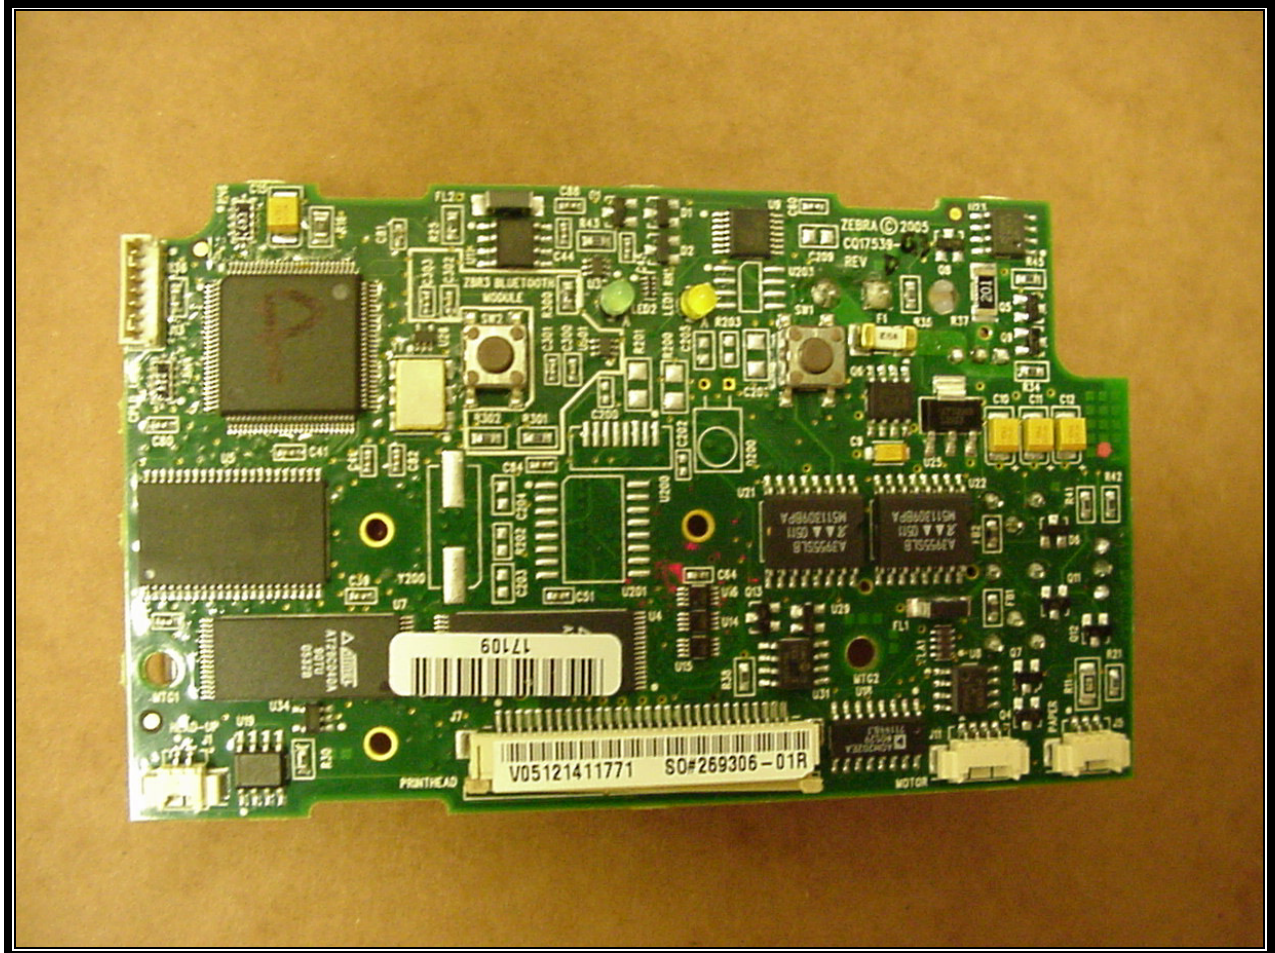

**Appendix M: External Photographs**

**Photograph 5: Radio Module - Top View**

Photograph 6: Radio Module - Back View

Rhein Tech Laboratories, Inc.  
360 Herndon Parkway  
Suite 1400  
Herndon, VA 20170  
<http://www.rheintech.com>

Client: Zebra Technologies Corp.  
Model #: Cameo-ZBR3  
Standards: FCC 15.247 & RSS-210  
FCC ID: I28MD-BTC2TY5  
Report #: 2006028

**Photograph 7: Cameo 3 Portable Printer – Top View**

Rhein Tech Laboratories, Inc.  
360 Herndon Parkway  
Suite 1400  
Herndon, VA 20170  
<http://www.rheintech.com>

Client: Zebra Technologies Corp.  
Model #: Cameo-ZBR3  
Standards: FCC 15.247 & RSS-210  
FCC ID: I28MD-BTC2TY5  
Report #: 2006028

**Photograph 8: Cameo 3 Portable Printer – Back View**