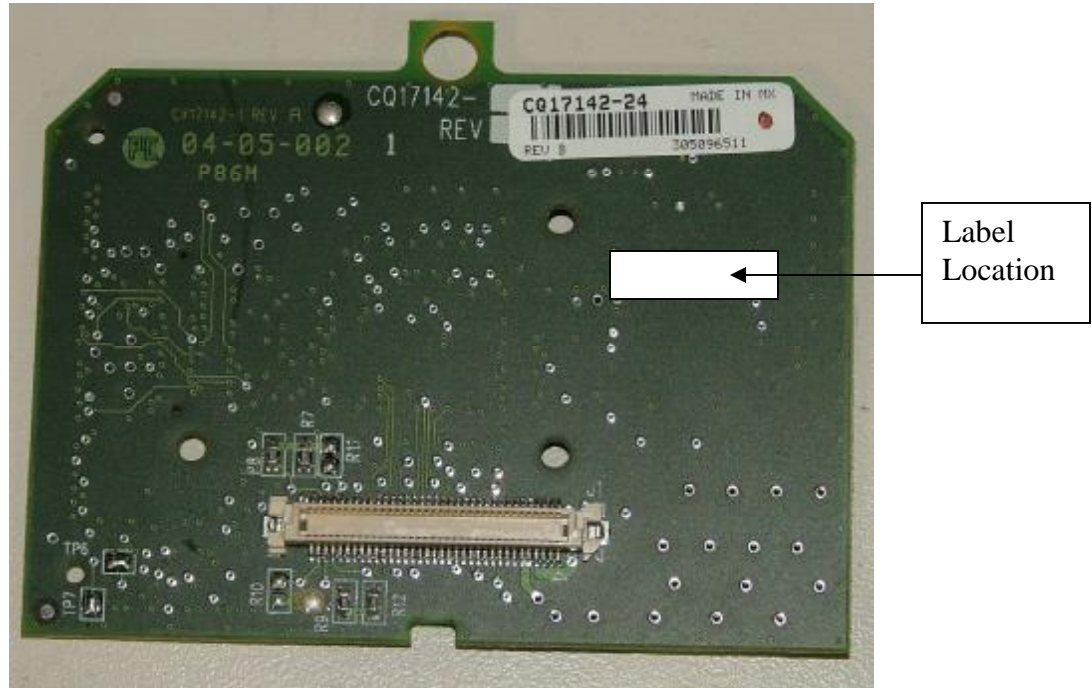

ID Label/Location Info

Label Location

FCCID: I28MD-BTC2TY4
IC #: 3798A-BTC2TY4

Label Sample