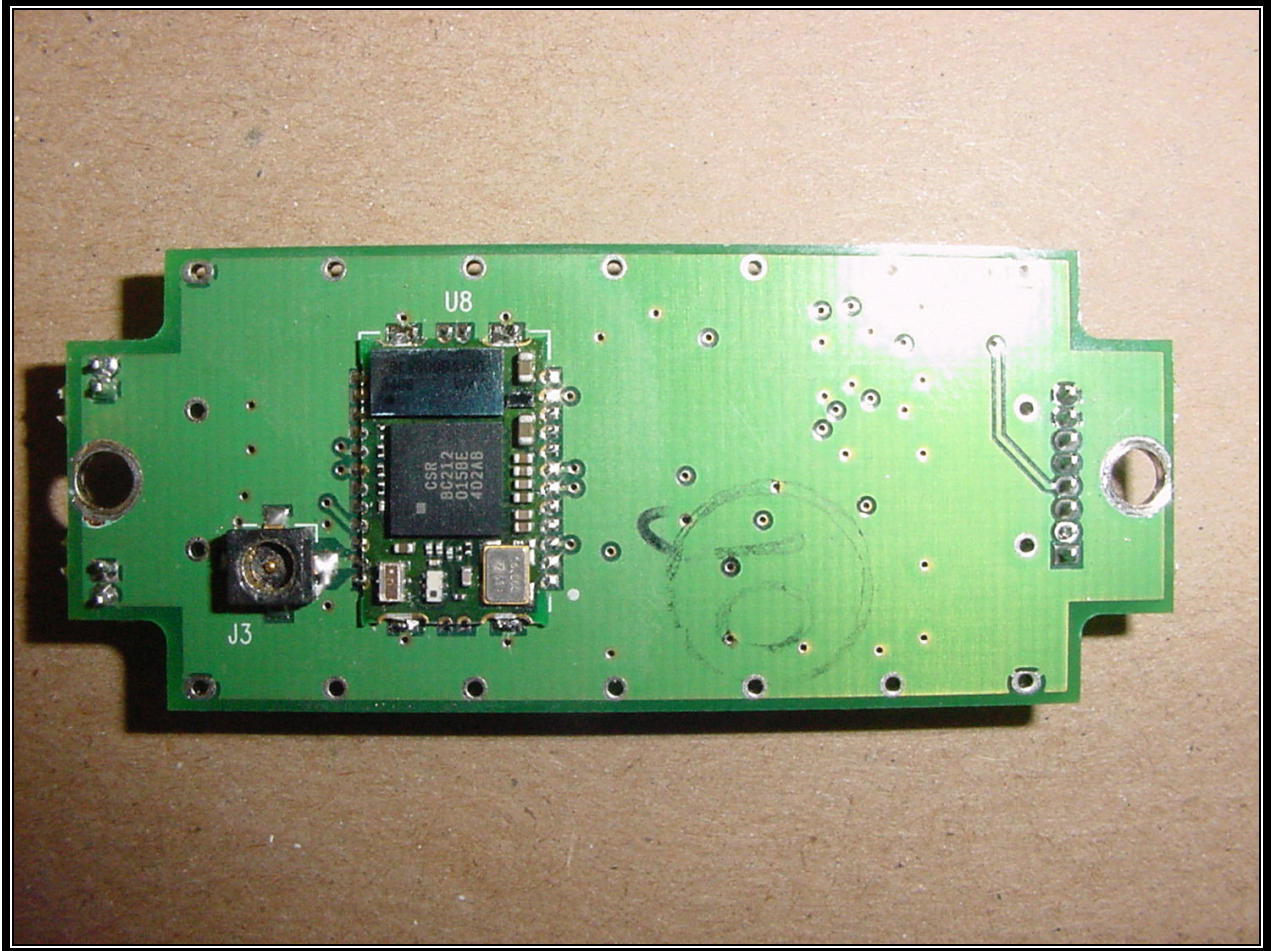

APPENDIX M: INTERNAL PHOTOGRAPHS

PHOTOGRAPH 32: BLUETOOTH MODULE TOP VIEW

Rhein Tech Laboratories
360 Herndon Parkway
Suite 1400
Herndon, VA 20170
<http://www.rheintech.com>

Client: Zebra Technologies Corp.
Model Name/#: ZBR-3/EYSF2CAXX
FCC ID: I28MD-BTC2TY2
FCC: 15.247
IC: RSS-210

PHOTOGRAPH 33: BLUETOOTH MODULE TOP VIEW WITHOUT SHIELD

Rhein Tech Laboratories
360 Herndon Parkway
Suite 1400
Herndon, VA 20170
<http://www.rheintech.com>

Client: Zebra Technologies Corp.
Model Name/#: ZBR-3/EYSF2CAXX
FCC ID: I28MD-BTC2TY2
FCC: 15.247
IC: RSS-210

PHOTOGRAPH 34: BLUETOOTH MODULE BOTTOM VIEW

Rhein Tech Laboratories
360 Herndon Parkway
Suite 1400
Herndon, VA 20170
<http://www.rheintech.com>

Client: Zebra Technologies Corp.
Model Name/#: ZBR-3/EYSF2CAXX
FCC ID: I28MD-BTC2TY2
FCC: 15.247
IC: RSS-210