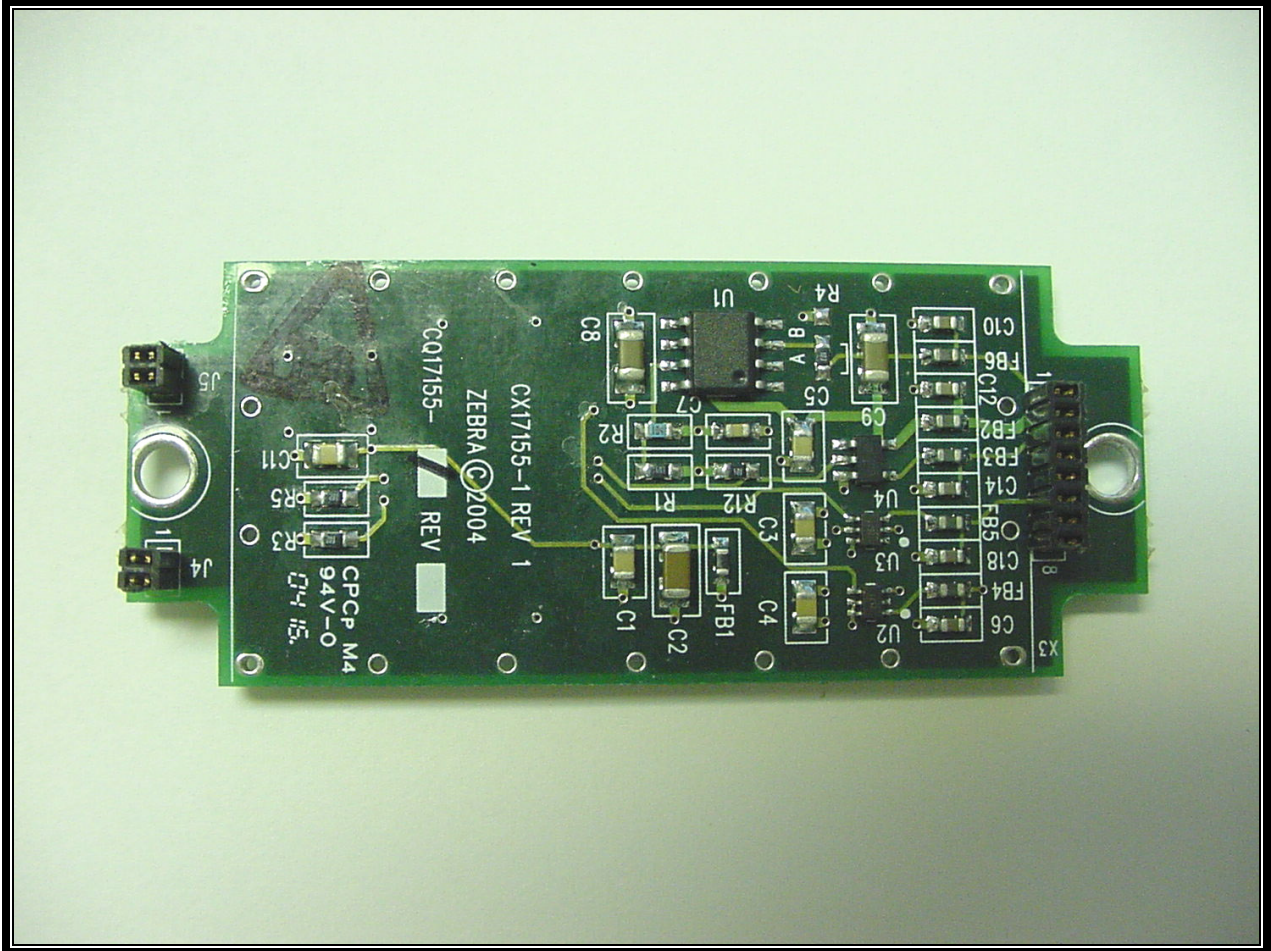

APPENDIX M: INTERNAL PHOTOGRAPHS

PHOTOGRAPH 32: BLUETOOTH MODULE TOP VIEW

Rhein Tech Laboratories
360 Herndon Parkway
Suite 1400
Herndon, VA 20170
<http://www.rheintech.com>

Client: Zebra Technologies Corp.
Model Name/#: ZBR-3/EYSF2CAXX
FCC ID: I28MD-BTC2TY2
FCC: 15.247
IC: RSS-210

PHOTOGRAPH 33: BLUETOOTH MODULE TOP VIEW WITHOUT SHIELD

Rhein Tech Laboratories
360 Herndon Parkway
Suite 1400
Herndon, VA 20170
<http://www.rheintech.com>

Client: Zebra Technologies Corp.
Model Name/#: ZBR-3/EYSF2CAXX
FCC ID: I28MD-BTC2TY2
FCC: 15.247
IC: RSS-210

PHOTOGRAPH 34: BLUETOOTH MODULE BOTTOM VIEW

Rhein Tech Laboratories
360 Herndon Parkway
Suite 1400
Herndon, VA 20170
<http://www.rheintech.com>

Client: Zebra Technologies Corp.
Model Name/#: ZBR-3/EYSF2CAXX
FCC ID: I28MD-BTC2TY2
FCC: 15.247
IC: RSS-210