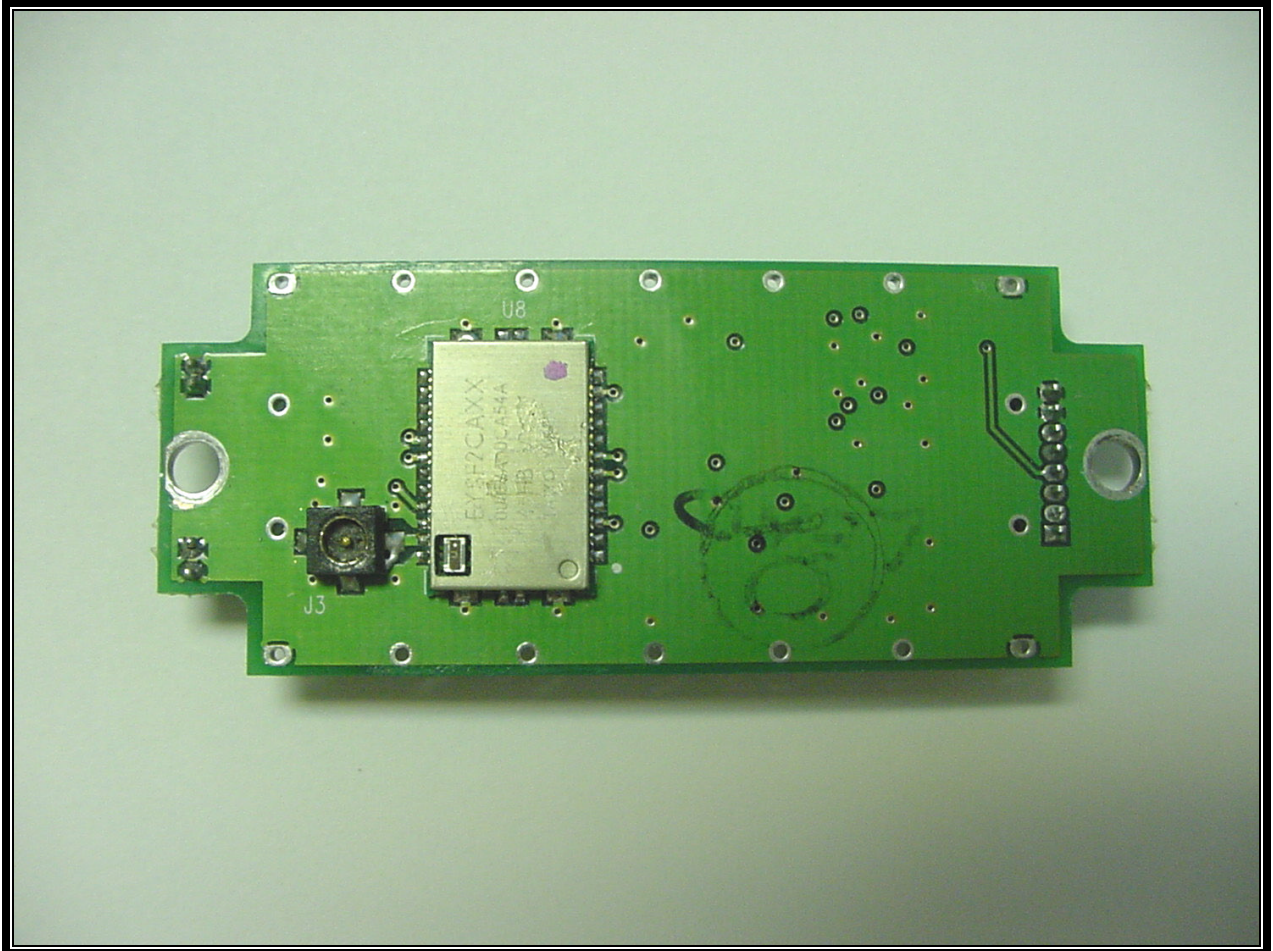

APPENDIX M: INTERNAL PHOTOGRAPHS

PHOTOGRAPH 32: BLUETOOTH MODULE TOP VIEW

Rhein Tech Laboratories
360 Herndon Parkway
Suite 1400
Herndon, VA 20170
<http://www.rheintech.com>

Client: Zebra Technologies Corp.
Model Name/#: ZBR-3/EYSF2CAXX
FCC ID: I28MD-BTC2TY2
FCC: 15.247
IC: RSS-210

PHOTOGRAPH 33: BLUETOOTH MODULE TOP VIEW WITHOUT SHIELD

Rhein Tech Laboratories
360 Herndon Parkway
Suite 1400
Herndon, VA 20170
<http://www.rheintech.com>

Client: Zebra Technologies Corp.
Model Name/#: ZBR-3/EYSF2CAXX
FCC ID: I28MD-BTC2TY2
FCC: 15.247
IC: RSS-210

PHOTOGRAPH 34: BLUETOOTH MODULE BOTTOM VIEW

Rhein Tech Laboratories
360 Herndon Parkway
Suite 1400
Herndon, VA 20170
<http://www.rheintech.com>

Client: Zebra Technologies Corp.
Model Name/#: ZBR-3/EYSF2CAXX
FCC ID: I28MD-BTC2TY2
FCC: 15.247
IC: RSS-210

PHOTOGRAPH 35: CAMEO 3 (CQ15352-1) ANTENNA FRONT VIEW