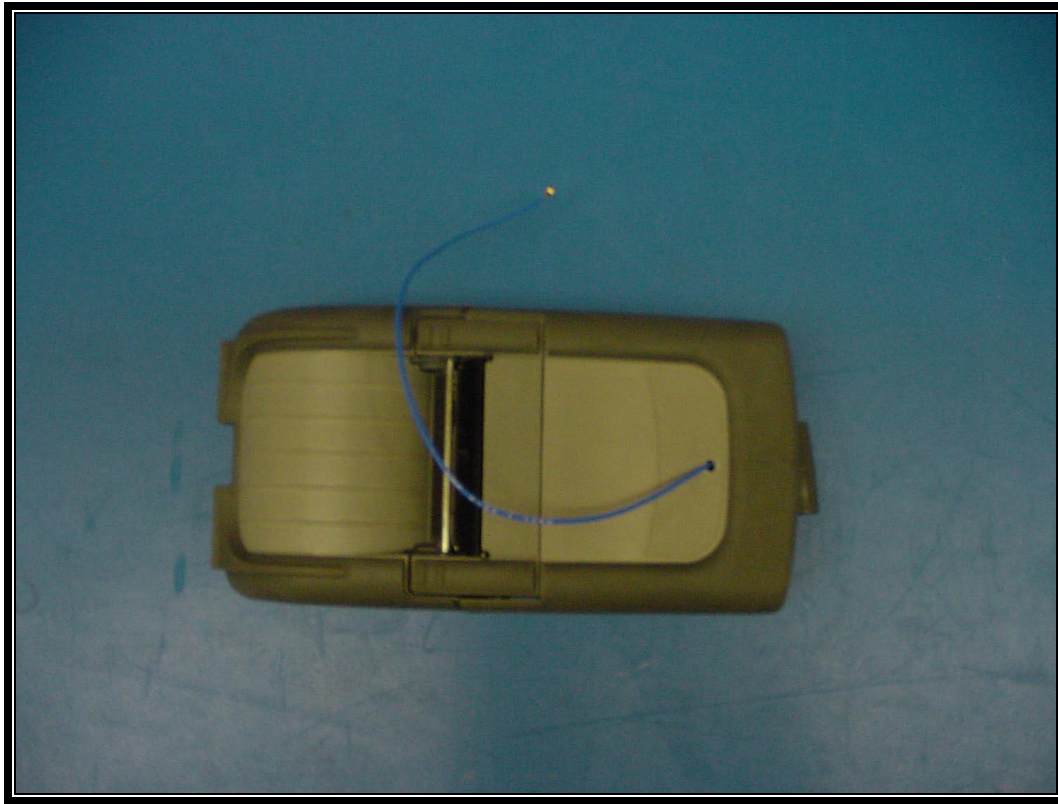

Client: Zebra Technologies
Model Name/ #: ZBR-2/CC16735-1
FCC ID: I28MD-BTC2TY
FCC: 15.247
IC: RSS-210

PHOTOGRAPH 16: TOP VIEW CAMEO 3 ANTENNA INSTALLED IN TYPICAL HOST

PHOTOGRAPH 17: REAR VIEW CAMEO 3 ANTENNA INSTALLED IN TYPICAL HOST

PHOTOGRAPH 18: TOP VIEW CAMEO 2 ANTENNA INSTALLED IN TYPICAL HOST

Rhein Tech Laboratories
360 Herndon Parkway
Suite 1400
Herndon, VA 20170
<http://www.rheintech.com>

Client: Zebra Technologies
Model Name/ #: ZBR-2/CC16735-1
FCC ID: I28MD-BTC2TY
FCC: 15.247
IC: RSS-210

PHOTOGRAPH 19: REAR VIEW CAMEO 2 ANTENNA INSTALLED IN TYPICAL HOST

PHOTOGRAPH 20: FRONT VIEW QL-220 ANTENNA INSTALLED IN TYPICAL HOST

PHOTOGRAPH 21: REAR VIEW QL-220 ANTENNA INSTALLED IN TYPICAL HOST

Rhein Tech Laboratories
360 Herndon Parkway
Suite 1400
Herndon, VA 20170
<http://www.rheintech.com>

Client: Zebra Technologies
Model Name/ #: ZBR-2/CC16735-1
FCC ID: I28MD-BTC2TY
FCC: 15.247
IC: RSS-210

PHOTOGRAPH 22: FRONT VIEW CAMEO 3 SC ANTENNA INSTALLED IN TYPICAL HOST

Rhein Tech Laboratories
360 Herndon Parkway
Suite 1400
Herndon, VA 20170
<http://www.rheintech.com>