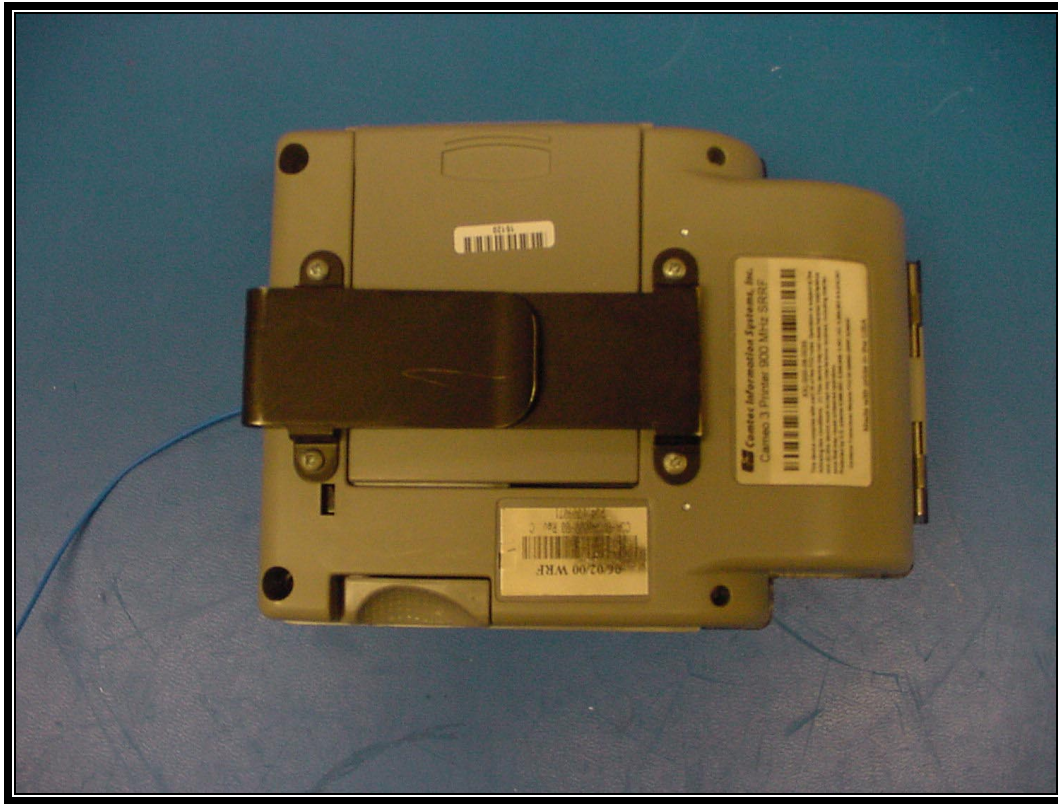

Rhein Tech Laboratories
360 Herndon Parkway
Suite 1400
Herndon, VA 20170
<http://www.rheintech.com>

Client: Zebra Technologies
Model Name/ #: ZBR-2/CC16735-1
FCC ID: I28MD-BTC2TY
FCC: 15.247
IC: RSS-210

PHOTOGRAPH 23: REAR VIEW CAMEO 3 SC ANTENNA INSTALLED IN TYPICAL HOST