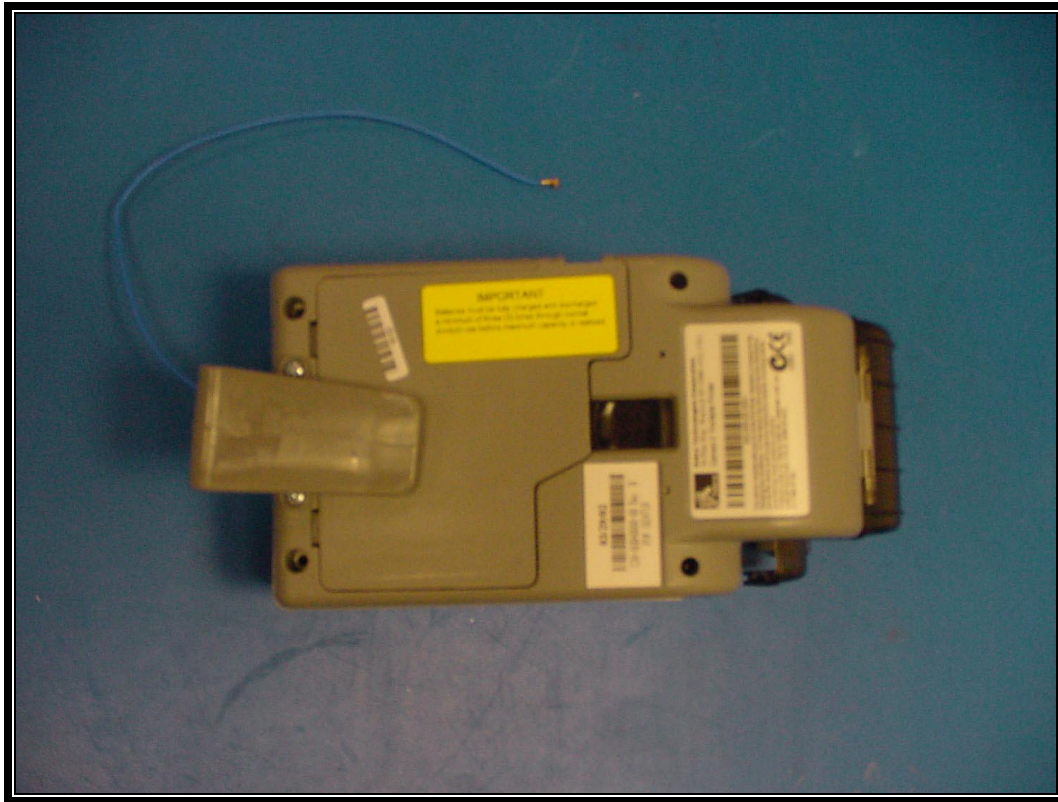

Client: Zebra Technologies
Model Name/ #: ZBR-2/CC16735-1
FCC ID: I28MD-BTC2TY
FCC: 15.247
IC: RSS-210

PHOTOGRAPH 16: TOP VIEW CAMEO 3 ANTENNA INSTALLED IN TYPICAL HOST

PHOTOGRAPH 17: REAR VIEW CAMEO 3 ANTENNA INSTALLED IN TYPICAL HOST

PHOTOGRAPH 18: TOP VIEW CAMEO 2 ANTENNA INSTALLED IN TYPICAL HOST

Rhein Tech Laboratories
360 Herndon Parkway
Suite 1400
Herndon, VA 20170
<http://www.rheintech.com>

Client: Zebra Technologies
Model Name/ #: ZBR-2/CC16735-1
FCC ID: I28MD-BTC2TY
FCC: 15.247
IC: RSS-210

Client: Zebra Technologies
Model Name/ #: ZBR-2/CC16735-1
FCC ID: I28MD-BTC2TY
FCC: 15.247
IC: RSS-210

PHOTOGRAPH 22: FRONT VIEW CAMEO 3 SC ANTENNA INSTALLED IN TYPICAL HOST

Rhein Tech Laboratories
360 Herndon Parkway
Suite 1400
Herndon, VA 20170
<http://www.rheintech.com>