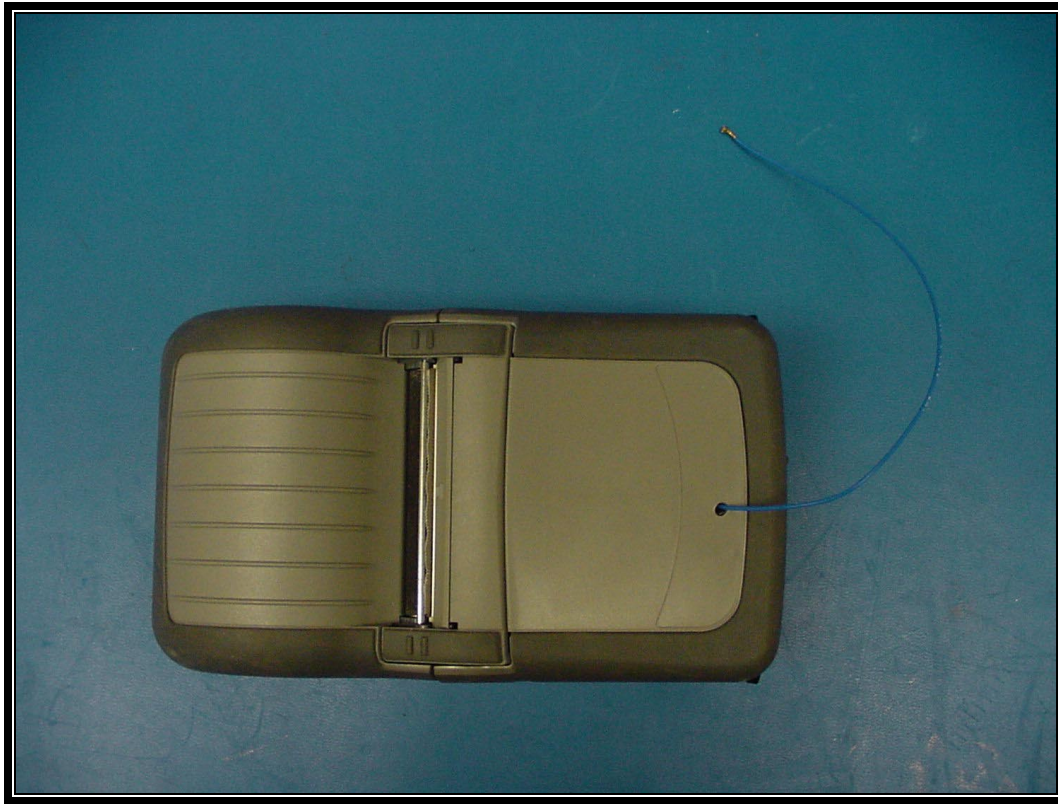

Rhein Tech Laboratories
360 Herndon Parkway
Suite 1400
Herndon, VA 20170
<http://www.rheintech.com>

Client: Zebra Technologies
Model Name/ #: ZBR-2/CC16735-1
FCC ID: I28MD-BTC2TY
FCC: 15.247
IC: RSS-210

PHOTOGRAPH 24: FRONT VIEW QL-320 ANTENNA INSTALLED IN TYPICAL HOST