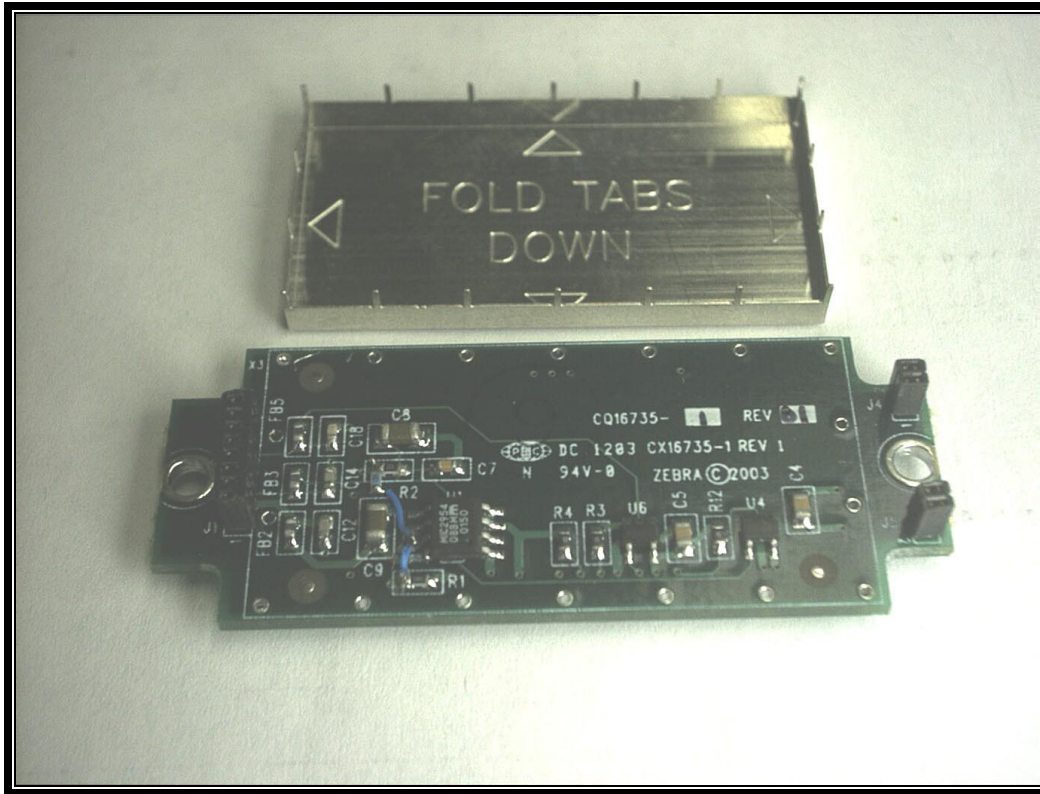

APPENDIX M: EXTERNAL PHOTOGRAPHS

PHOTOGRAPH 14: FRONT VIEW OF EUT

PHOTOGRAPH 15: BACK VIEW OF EUT NEXT TO SHIELD

Rhein Tech Laboratories
360 Herndon Parkway
Suite 1400
Herndon, VA 20170
<http://www.rheintech.com>

Client: Zebra Technologies
Model Name/ #: ZBR-2/CC16735-1
FCC ID: I28MD-BTC2TY
FCC: 15.247
IC: RSS-210

PHOTOGRAPH 16: TOP VIEW CAMEO 3 ANTENNA INSTALLED IN TYPICAL HOST

PHOTOGRAPH 17: REAR VIEW CAMEO 3 ANTENNA INSTALLED IN TYPICAL HOST

PHOTOGRAPH 18: TOP VIEW CAMEO 2 ANTENNA INSTALLED IN TYPICAL HOST

Rhein Tech Laboratories
360 Herndon Parkway
Suite 1400
Herndon, VA 20170
<http://www.rheintech.com>

Client: Zebra Technologies
Model Name/ #: ZBR-2/CC16735-1
FCC ID: I28MD-BTC2TY
FCC: 15.247
IC: RSS-210

Client: Zebra Technologies
Model Name/ #: ZBR-2/CC16735-1
FCC ID: I28MD-BTC2TY
FCC: 15.247
IC: RSS-210

PHOTOGRAPH 22: FRONT VIEW CAMEO 3 SC ANTENNA INSTALLED IN TYPICAL HOST

Rhein Tech Laboratories
360 Herndon Parkway
Suite 1400
Herndon, VA 20170
<http://www.rheintech.com>