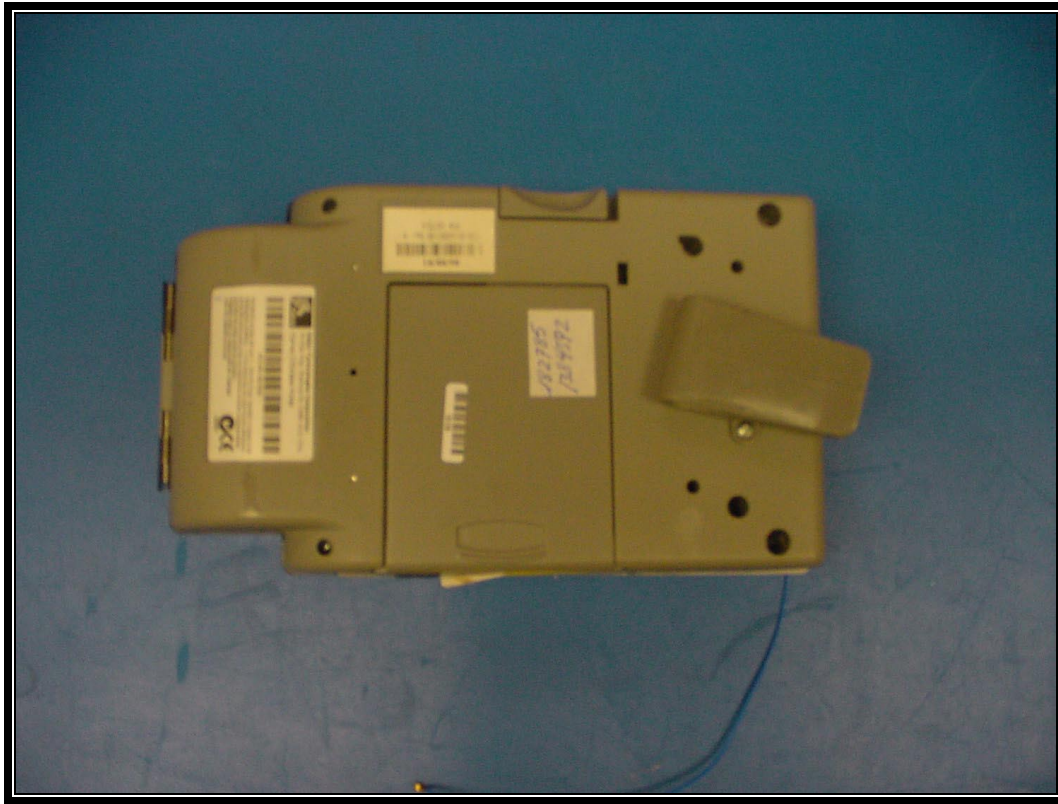

APPENDIX M: EXTERNAL PHOTOGRAPHS

PHOTOGRAPH 14: FRONT VIEW OF EUT

PHOTOGRAPH 15: BACK VIEW OF EUT NEXT TO SHIELD

Rhein Tech Laboratories
360 Herndon Parkway
Suite 1400
Herndon, VA 20170
<http://www.rheintech.com>

Client: Zebra Technologies
Model Name/ #: ZBR-2/CC16735-1
FCC ID: I28MD-BTC2TY
FCC: 15.247
IC: RSS-210

PHOTOGRAPH 16: TOP VIEW CAMEO 3 ANTENNA INSTALLED IN TYPICAL HOST

PHOTOGRAPH 17: REAR VIEW CAMEO 3 ANTENNA INSTALLED IN TYPICAL HOST

PHOTOGRAPH 18: TOP VIEW CAMEO 2 ANTENNA INSTALLED IN TYPICAL HOST

Rhein Tech Laboratories
360 Herndon Parkway
Suite 1400
Herndon, VA 20170
<http://www.rheintech.com>

Client: Zebra Technologies
Model Name/ #: ZBR-2/CC16735-1
FCC ID: I28MD-BTC2TY
FCC: 15.247
IC: RSS-210

Client: Zebra Technologies
Model Name/ #: ZBR-2/CC16735-1
FCC ID: I28MD-BTC2TY
FCC: 15.247
IC: RSS-210

PHOTOGRAPH 22: FRONT VIEW CAMEO 3 SC ANTENNA INSTALLED IN TYPICAL HOST

Rhein Tech Laboratories
360 Herndon Parkway
Suite 1400
Herndon, VA 20170
<http://www.rheintech.com>