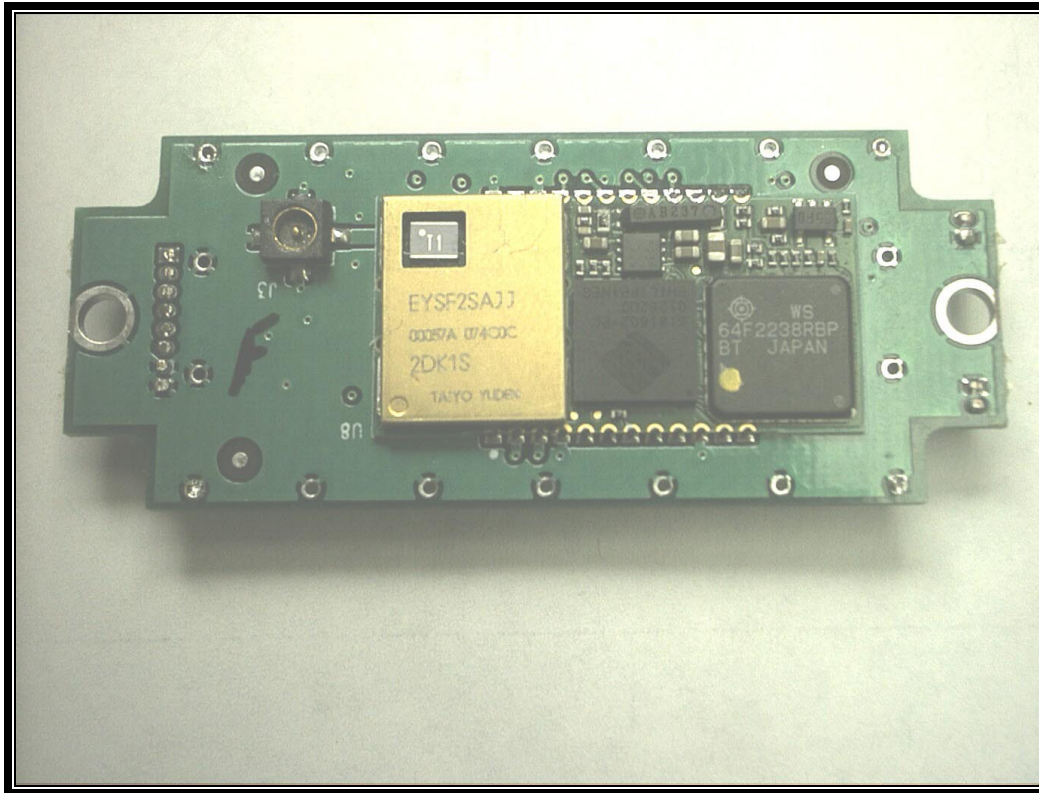

APPENDIX M: EXTERNAL PHOTOGRAPHS

PHOTOGRAPH 14: FRONT VIEW OF EUT

PHOTOGRAPH 15: BACK VIEW OF EUT NEXT TO SHIELD

Rhein Tech Laboratories
360 Herndon Parkway
Suite 1400
Herndon, VA 20170
<http://www.rheintech.com>

Client: Zebra Technologies
Model Name/ #: ZBR-2/CC16735-1
FCC ID: I28MD-BTC2TY
FCC: 15.247
IC: RSS-210

PHOTOGRAPH 16: TOP VIEW CAMEO 3 ANTENNA INSTALLED IN TYPICAL HOST

PHOTOGRAPH 17: REAR VIEW CAMEO 3 ANTENNA INSTALLED IN TYPICAL HOST

PHOTOGRAPH 18: TOP VIEW CAMEO 2 ANTENNA INSTALLED IN TYPICAL HOST

Rhein Tech Laboratories
360 Herndon Parkway
Suite 1400
Herndon, VA 20170
<http://www.rheintech.com>

Client: Zebra Technologies
Model Name/ #: ZBR-2/CC16735-1
FCC ID: I28MD-BTC2TY
FCC: 15.247
IC: RSS-210

Client: Zebra Technologies
Model Name/ #: ZBR-2/CC16735-1
FCC ID: I28MD-BTC2TY
FCC: 15.247
IC: RSS-210

PHOTOGRAPH 22: FRONT VIEW CAMEO 3 SC ANTENNA INSTALLED IN TYPICAL HOST

Rhein Tech Laboratories
360 Herndon Parkway
Suite 1400
Herndon, VA 20170
<http://www.rheintech.com>