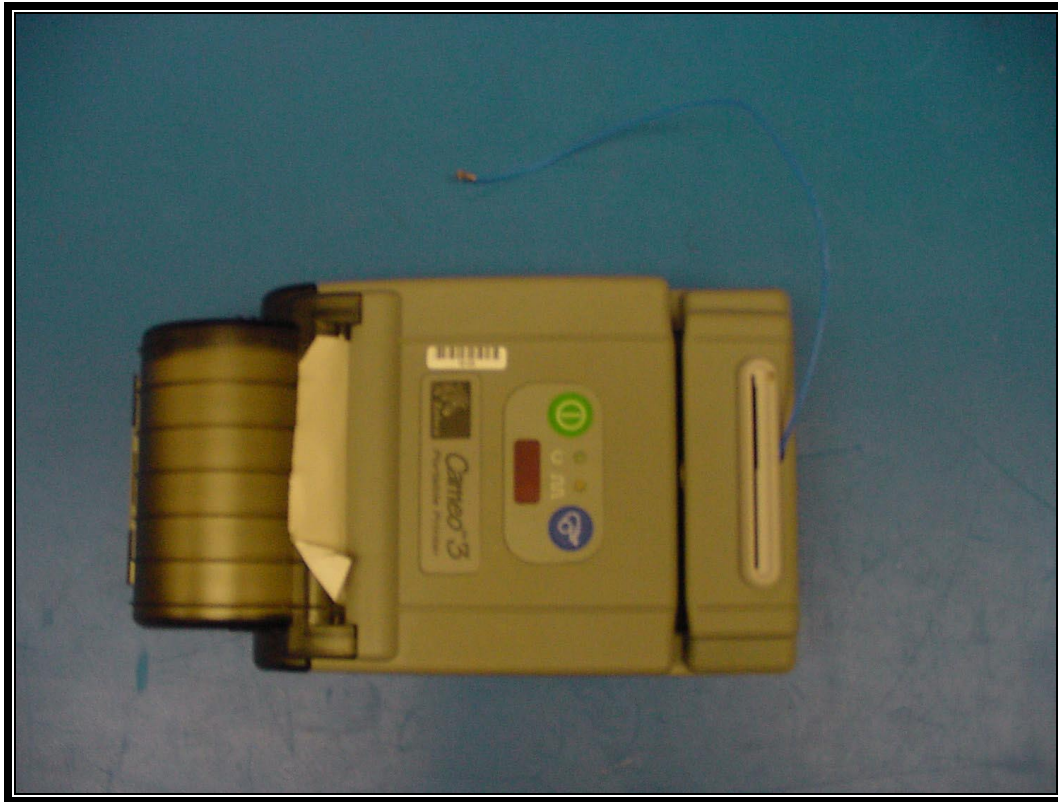

APPENDIX M: EXTERNAL PHOTOGRAPHS

PHOTOGRAPH 14: FRONT VIEW OF EUT

PHOTOGRAPH 15: BACK VIEW OF EUT NEXT TO SHIELD

Rhein Tech Laboratories
360 Herndon Parkway
Suite 1400
Herndon, VA 20170
<http://www.rheintech.com>

Client: Zebra Technologies
Model Name/ #: ZBR-2/CC16735-1
FCC ID: I28MD-BTC2TY
FCC: 15.247
IC: RSS-210

PHOTOGRAPH 16: TOP VIEW CAMEO 3 ANTENNA INSTALLED IN TYPICAL HOST

PHOTOGRAPH 17: REAR VIEW CAMEO 3 ANTENNA INSTALLED IN TYPICAL HOST

PHOTOGRAPH 18: TOP VIEW CAMEO 2 ANTENNA INSTALLED IN TYPICAL HOST

Rhein Tech Laboratories
360 Herndon Parkway
Suite 1400
Herndon, VA 20170
<http://www.rheintech.com>

Client: Zebra Technologies
Model Name/ #: ZBR-2/CC16735-1
FCC ID: I28MD-BTC2TY
FCC: 15.247
IC: RSS-210

Client: Zebra Technologies
Model Name/ #: ZBR-2/CC16735-1
FCC ID: I28MD-BTC2TY
FCC: 15.247
IC: RSS-210

PHOTOGRAPH 22: FRONT VIEW CAMEO 3 SC ANTENNA INSTALLED IN TYPICAL HOST

Rhein Tech Laboratories
360 Herndon Parkway
Suite 1400
Herndon, VA 20170
<http://www.rheintech.com>