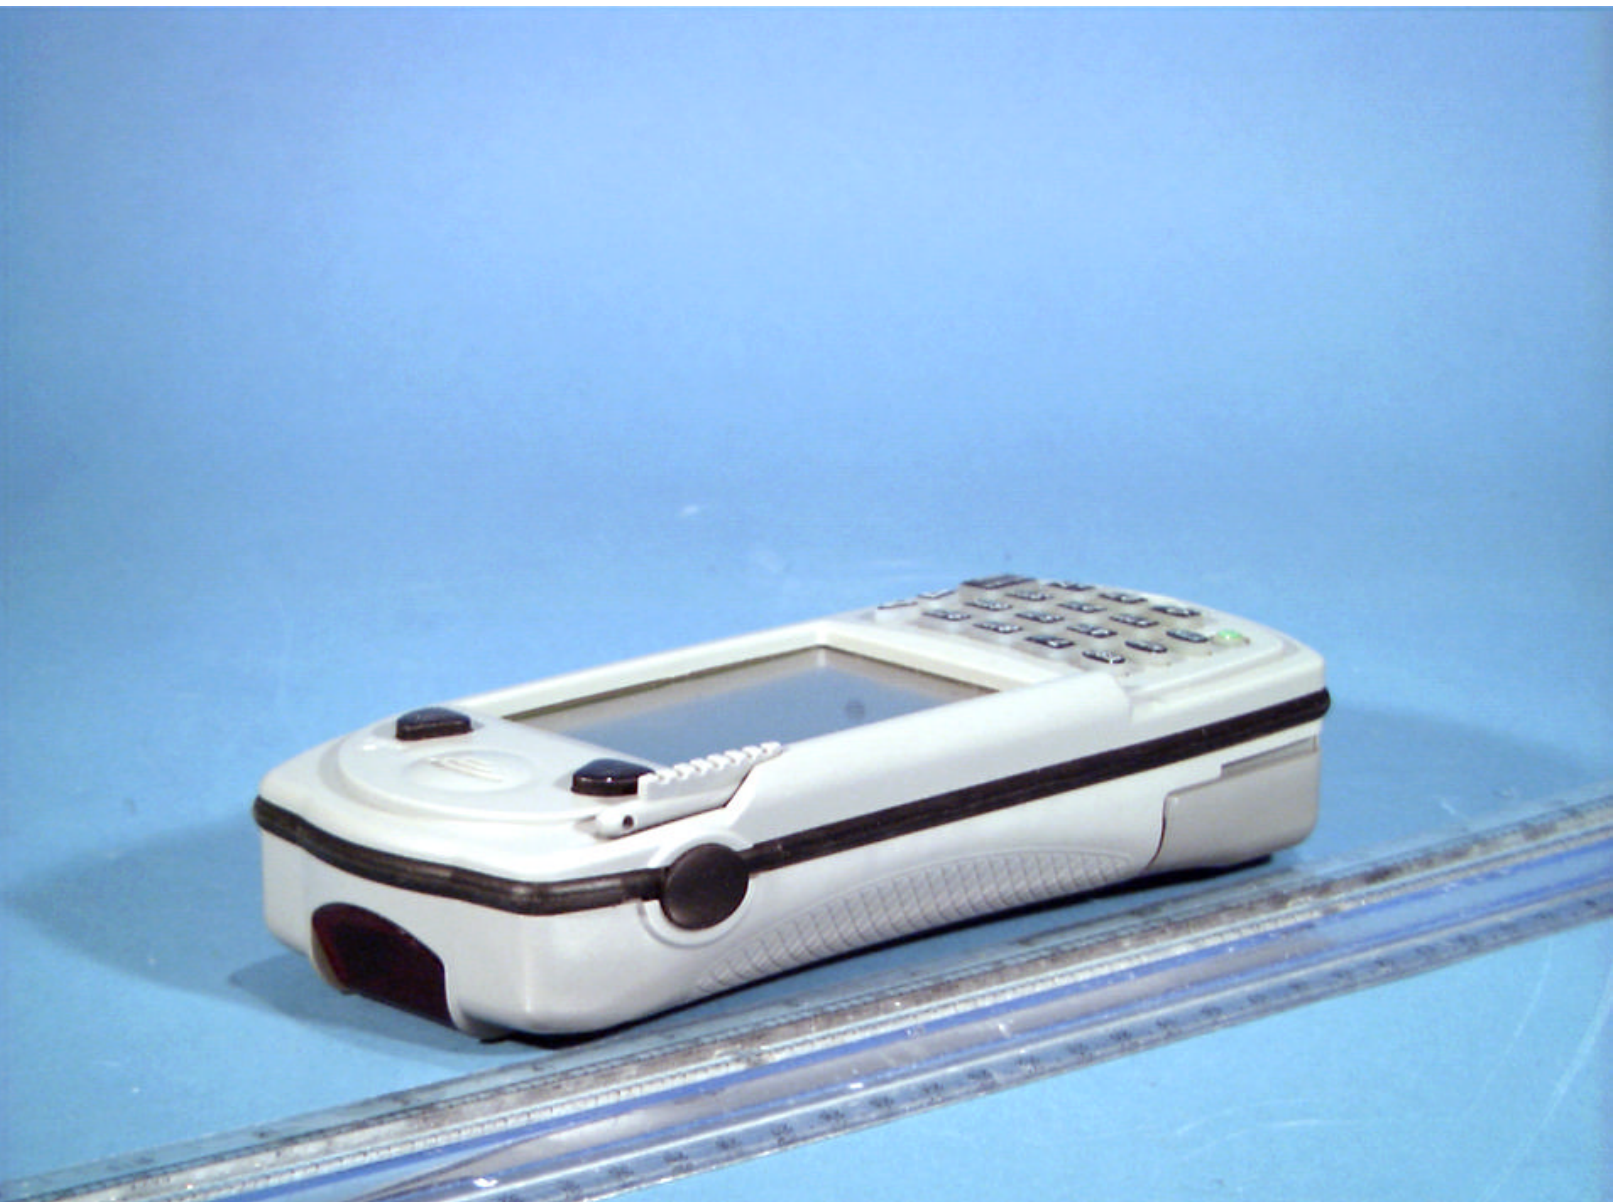

© 2002 PCTEST Lab

ZEBRA FCC ID: 12821224121
RF Terminal with WLAN PC Card Module

© 2002 PCTEST Lab

ZEBRA FCC ID: 12821224121
RF Terminal with WLAN PC Card Module