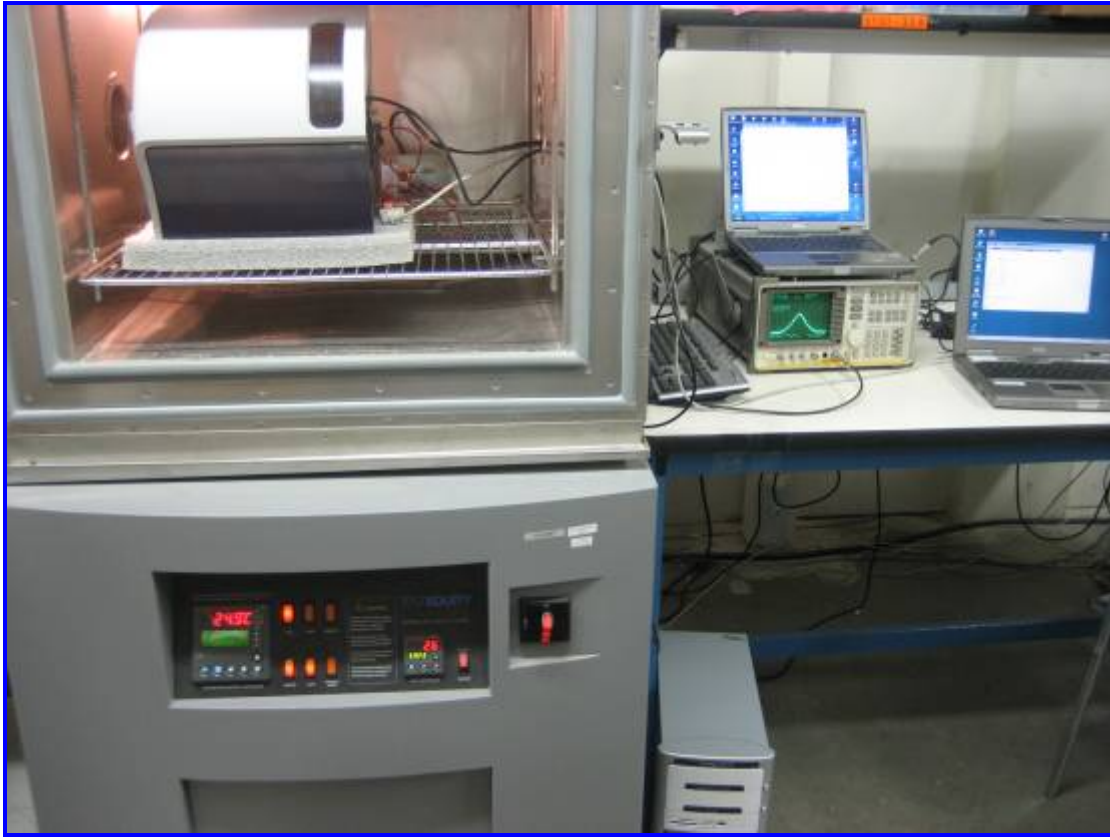

## Setup Photo

AC Line Conducted Emission Test Setup Front View

AC Line Conducted Emission Test Setup Rear View

**Radiated Emission Test Setup Front View (<1000MHz)**

**Radiated Emission Test Setup Rear View (<1000MHz)**

**Radiated Emission Test Front View (<30MHz)**

**Radiated Emission Test Rear View (<30MHz)**

**Temperature and Frequency Test Setup**

**Occupied Bandwidth Test Setup**