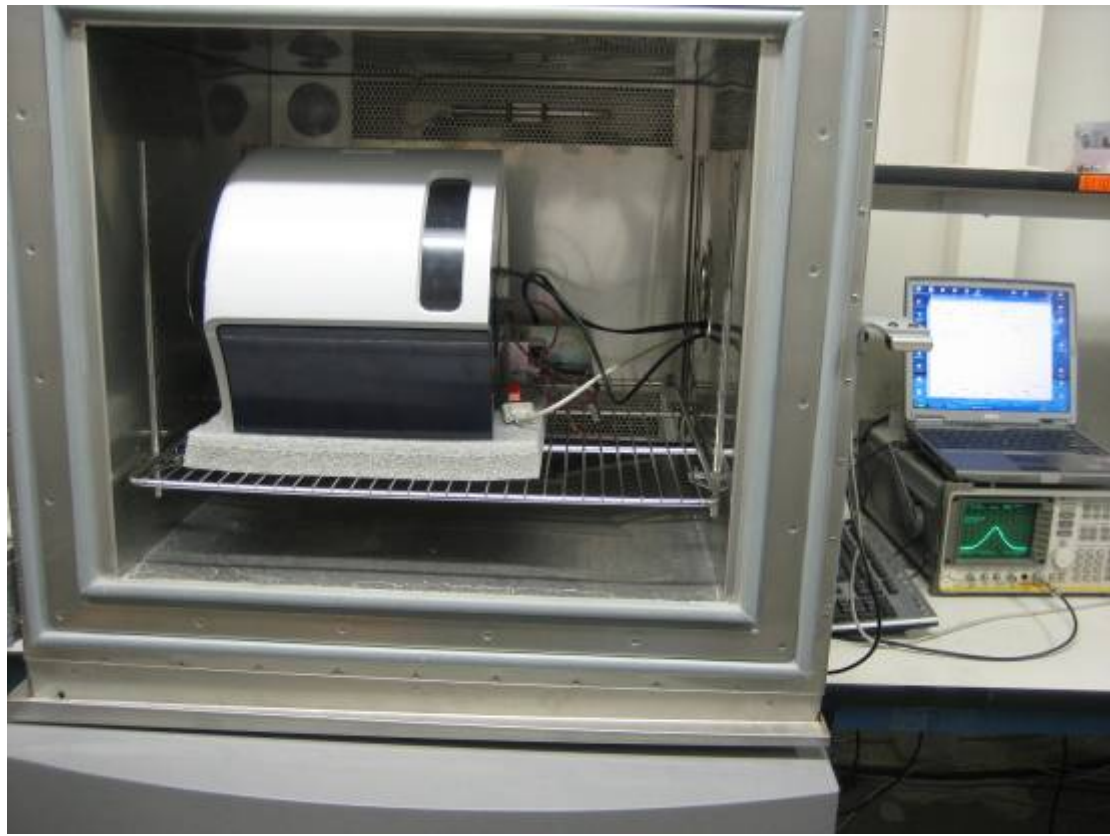

## Setup Photo

AC Line Conducted Emission Test Setup Front View

AC Line Conducted Emission Test Setup Rear View

**Radiated Emission Test Setup Front View (<1000MHz)**

**Radiated Emission Test Setup Rear View (<1000MHz)**

**Radiated Emission Test Front View (<30MHz)**

**Radiated Emission Test Rear View (<30MHz)**

**Temperature and Frequency Test Setup**

**Occupied Bandwidth Test Setup**