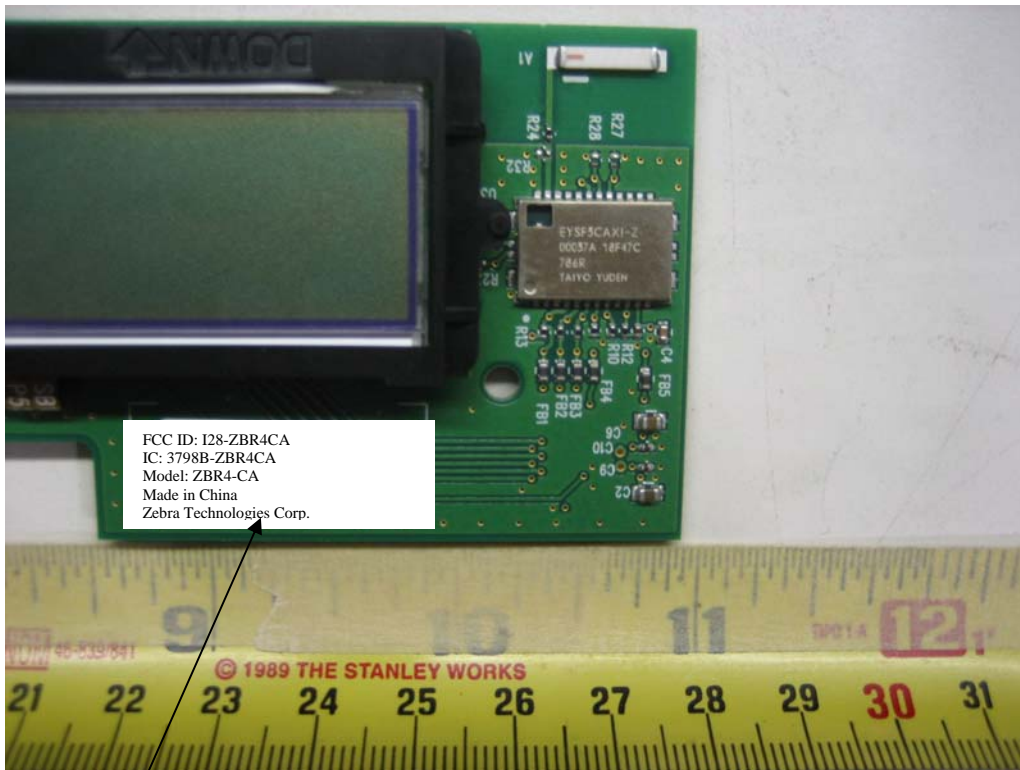

Label Location

FCC ID: I28-ZBR4CA
IC: 3798B-ZBR4CA
Model: ZBR4-CA
Made in China
Zebra Technologies Corp.

Label location

Host EUT Model: GX430t DoC Mark Location

Host EUT Model: GX420t DoC Mark Location