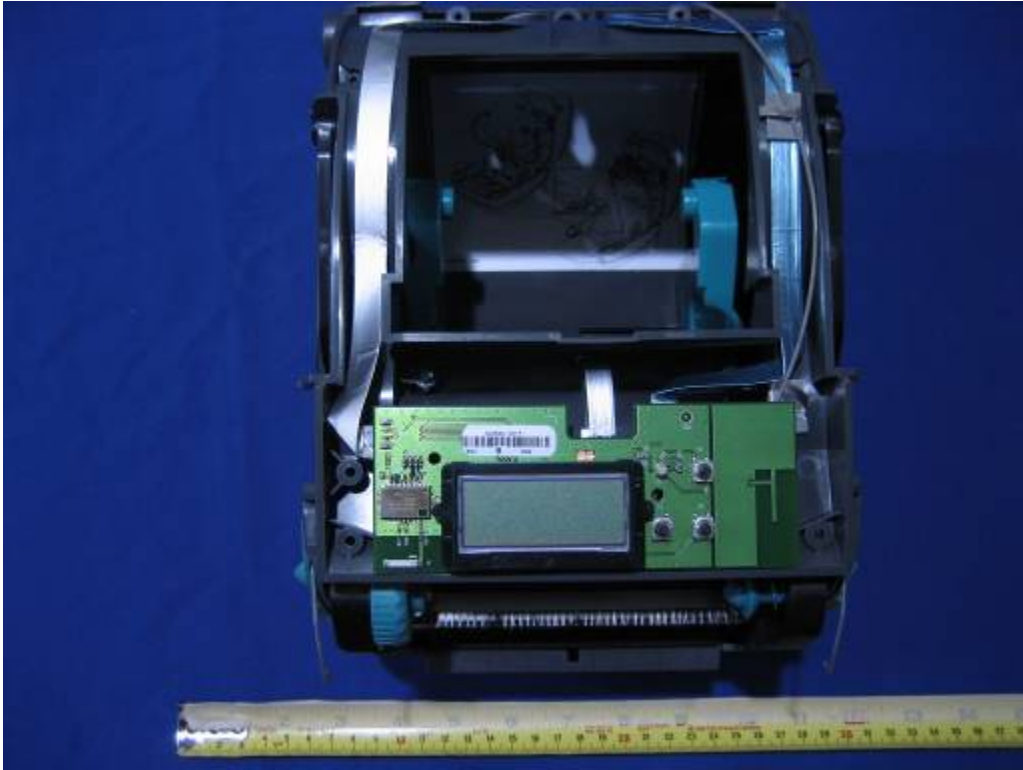

Radio Module & Antenna- Top View

Radio Module Bottom View

Host EUT Model: GX430t

Cover Off -1

Cover Off -2

Main Board -Top View

Main Board -Bottom View

Display Board-Top View

Display Board-Bottom View

Host EUT Model: GX420t

Cover Off -1

Cover Off -2

Main Board-Top View

Main Board-Bottom View

Display Board-Top View

Display Board-Bottom View

Host EUT Model: GX420d

Cover Off -1

Cover Off -2

Main Board-Top View

Main Board-Bottom View

Display Board-Top View

Display Board-Bottom View