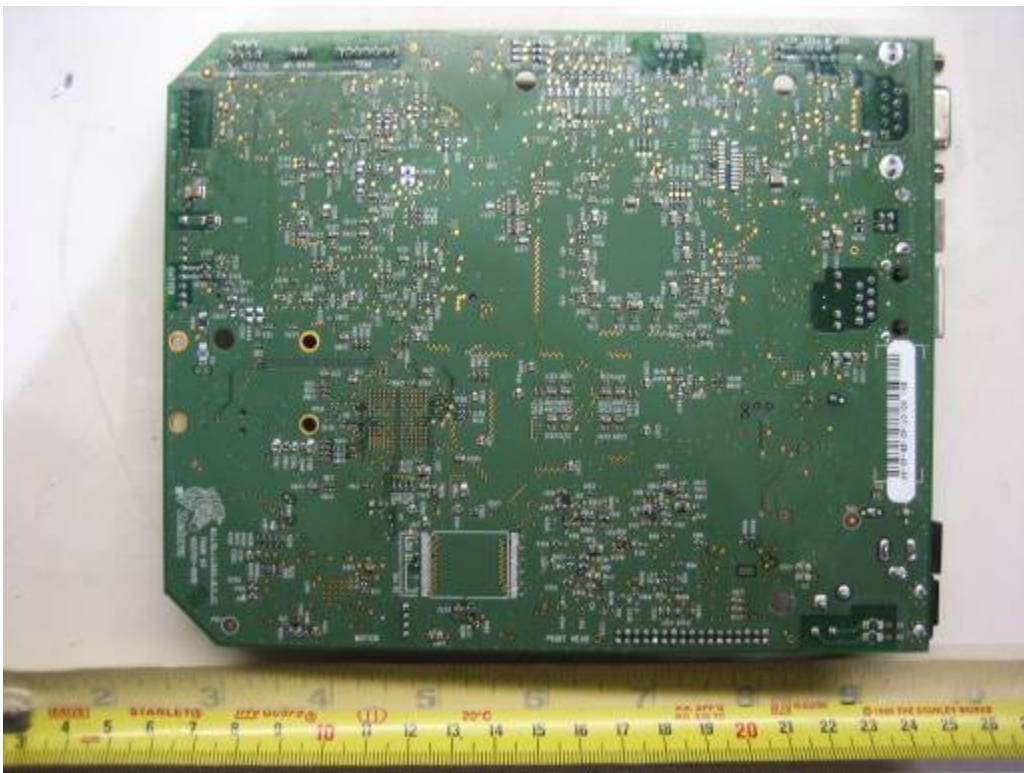

Radio Module & Antenna- Top View

Radio Module Bottom View

Host EUT Model: GX430t

Cover Off -1

Cover Off -2

Main Board -Top View

Main Board -Bottom View

Display Board-Top View

Display Board-Bottom View

Host EUT Model: GX420t

Cover Off -1

Cover Off -2

Main Board-Top View

Main Board-Bottom View

Display Board-Top View

Display Board-Bottom View

Host EUT Model: GX420d

Cover Off -1

Cover Off -2

Main Board-Top View

Main Board-Bottom View

Display Board-Top View

Display Board-Bottom View