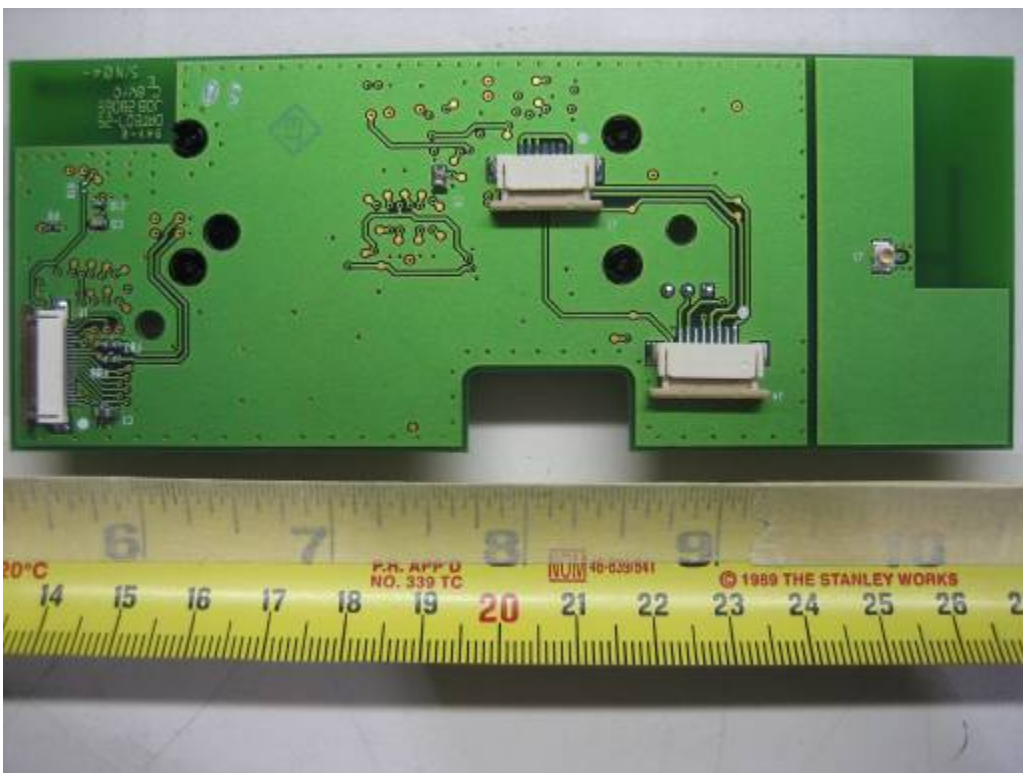

Radio Module & Antenna- Top View

Radio Module Bottom View

Host EUT Model: GX430t

Cover Off -1

Cover Off -2

Main Board -Top View

Main Board -Bottom View

Display Board-Top View

Display Board-Bottom View

Host EUT Model: GX420t

Cover Off -1

Cover Off -2

Main Board-Top View

Main Board-Bottom View

Display Board-Top View

Display Board-Bottom View

Host EUT Model: GX420d

Cover Off -1

Cover Off -2

Main Board-Top View

Main Board-Bottom View

Display Board-Top View

Display Board-Bottom View