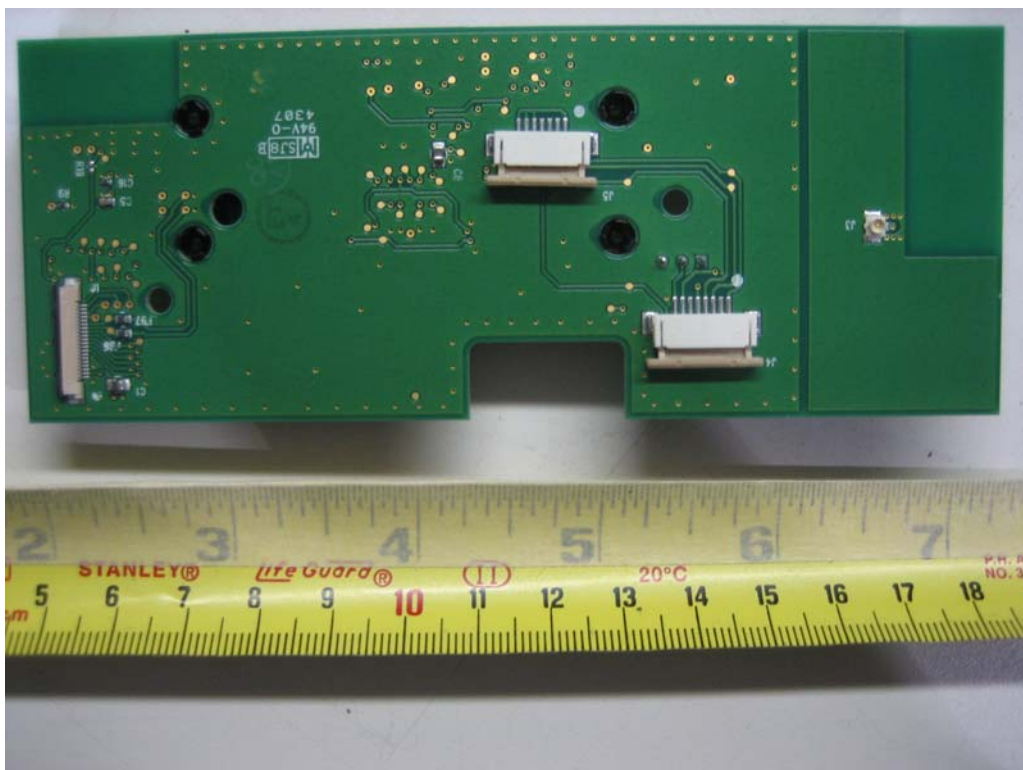

Radio Module & Antenna- Top View

Radio Module Bottom View

Host EUT Model: GX430t

Cover Off -1

Cover Off -2

Main Board -Top View

Main Board -Bottom View

Display Board-Top View

Display Board-Bottom View

Host EUT Model: GX420t

Cover Off -1

Cover Off -2

Main Board-Top View

Main Board-Bottom View

Display Board-Top View

Display Board-Bottom View

Host EUT Model: GX420d

Cover Off -1

Cover Off -2

Main Board-Top View

Main Board-Bottom View

Display Board-Top View

Display Board-Bottom View