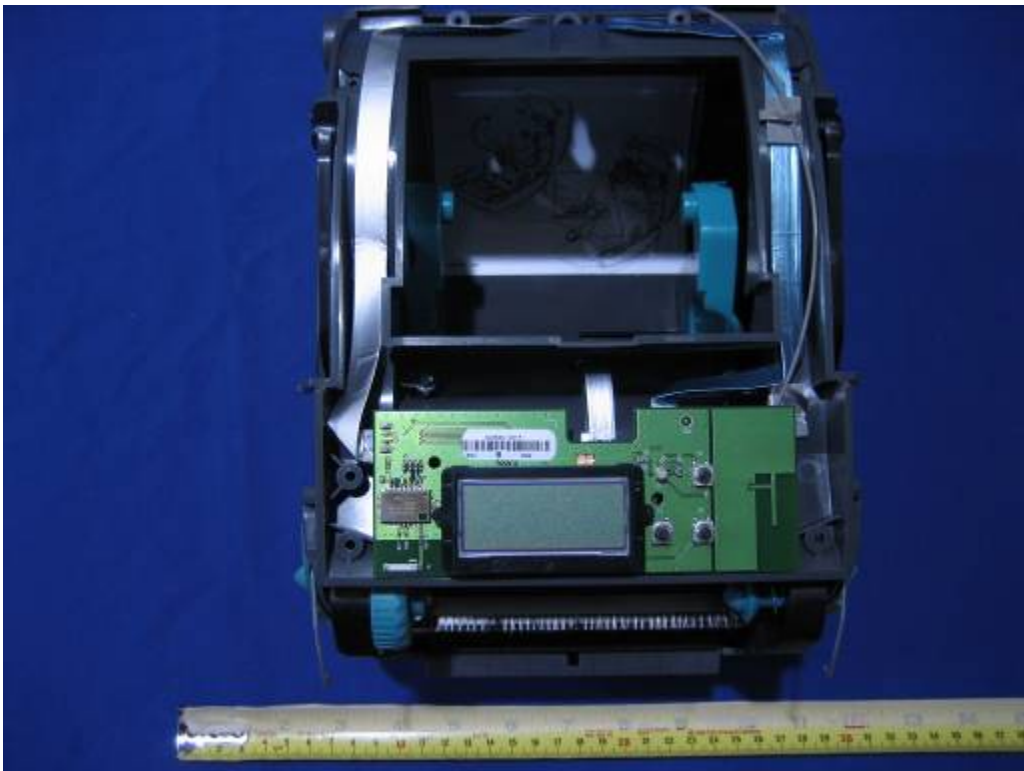

Radio Module & Antenna- Top View

Radio Module Bottom View

Host EUT Model: GX430t

Cover Off -1

Cover Off -2

Main Board -Top View

Main Board -Bottom View

Display Board-Top View

Display Board-Bottom View

Host EUT Model: GX420t

Cover Off -1

Cover Off -2

Main Board-Top View

Main Board-Bottom View

Display Board-Top View

Display Board-Bottom View

Host EUT Model: GX420d

Cover Off -1

Cover Off -2

Main Board-Top View

Main Board-Bottom View

Display Board-Top View

Display Board-Bottom View