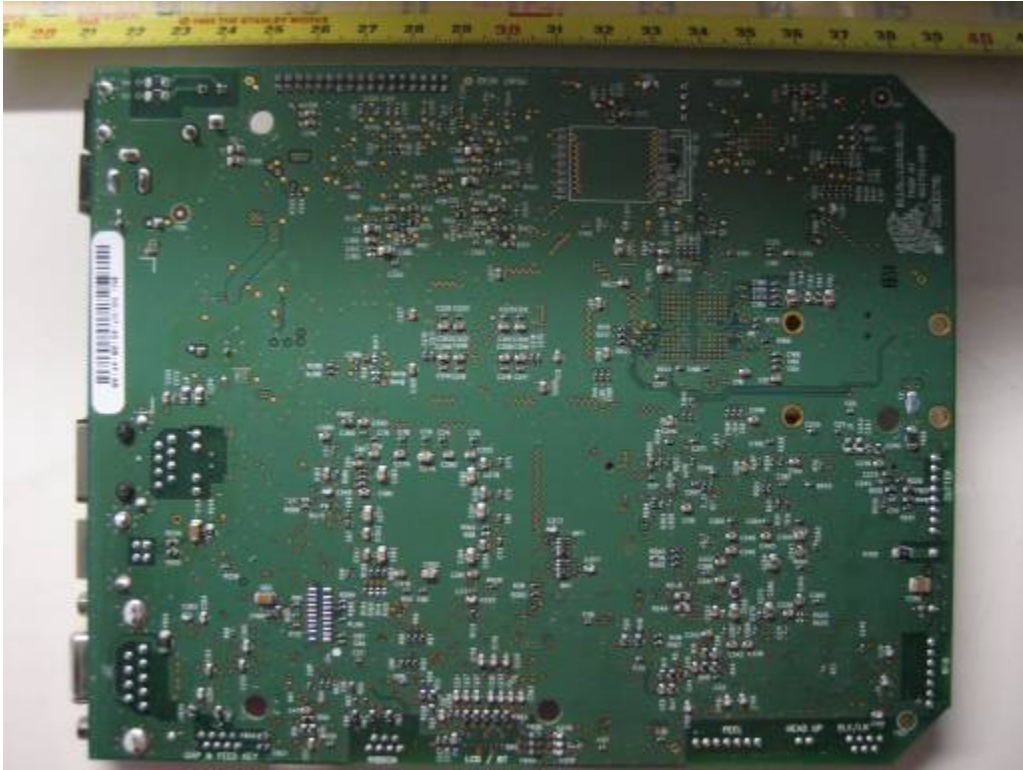

Radio Module & Antenna- Top View

Radio Module Bottom View

Host EUT Model: GX430t

Cover Off -1

Cover Off -2

Main Board -Top View

Main Board -Bottom View

Display Board-Top View

Display Board-Bottom View

Host EUT Model: GX420t

Cover Off -1

Cover Off -2

Main Board-Top View

Main Board-Bottom View

Display Board-Top View

Display Board-Bottom View

Host EUT Model: GX420d

Cover Off -1

Cover Off -2

Main Board-Top View

Main Board-Bottom View

Display Board-Top View

Display Board-Bottom View