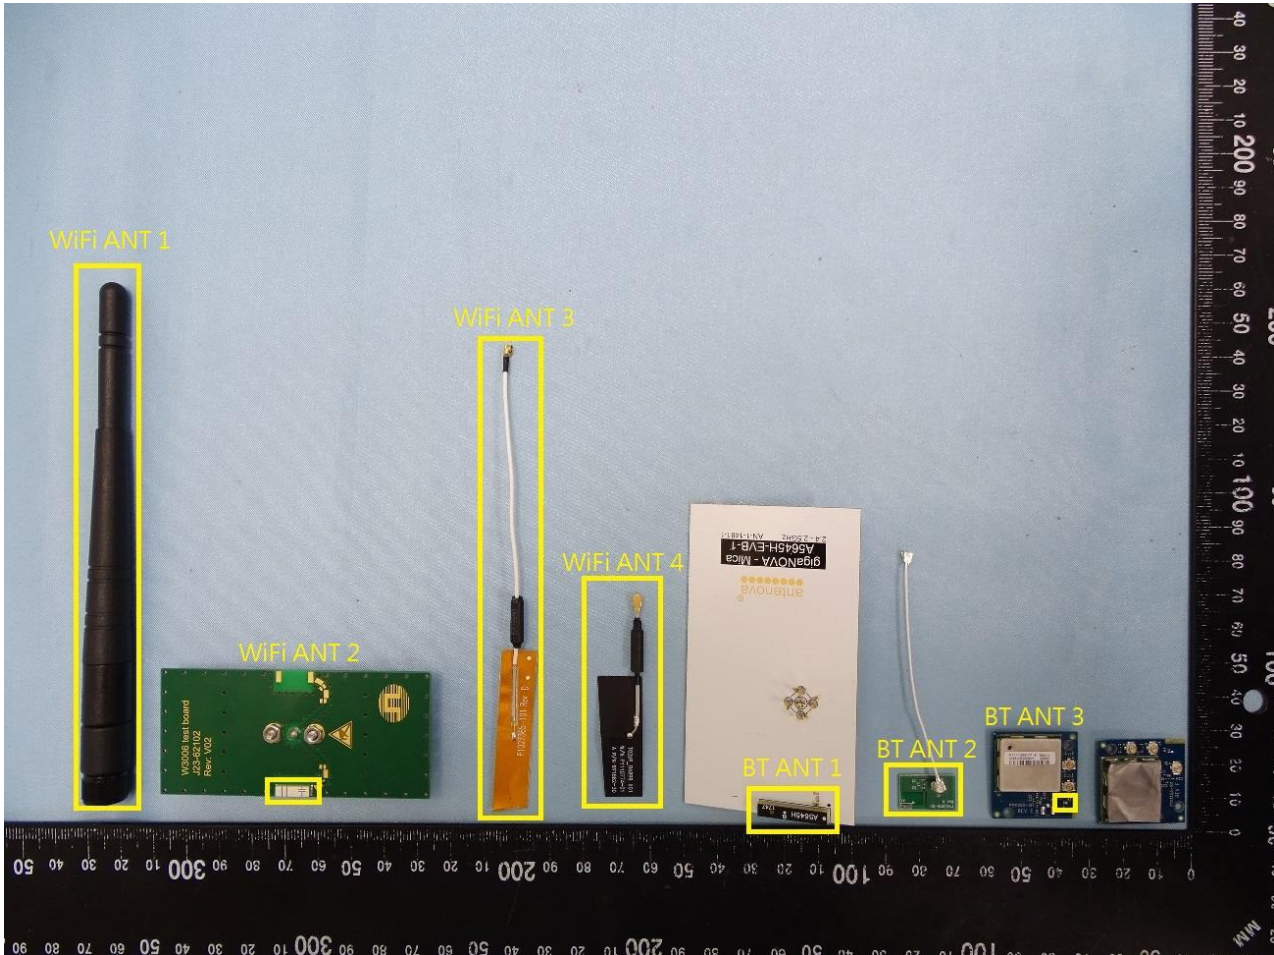

3. Internal Photograph of the Host