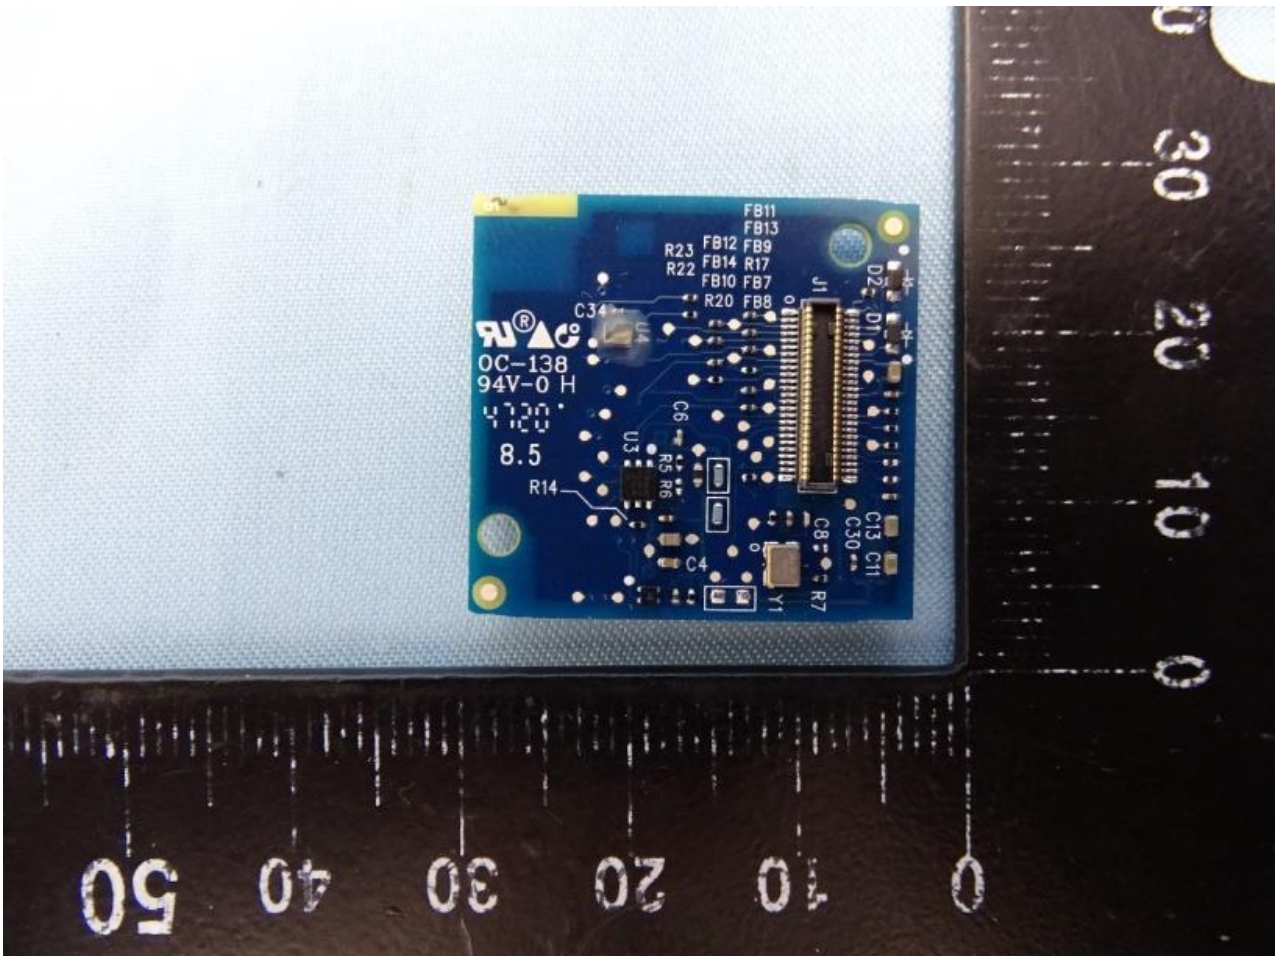

## 2. External Photograph of the Host

Host: Printer (Fixture) (Brand Name: ZEBRA / Model Name: ZQ521)

### 3. Internal Photograph of the Host

Bluetooth Antenna 1 (Brand Name: gigaAnt / Model Name: 3030A5645-01)

Bluetooth Antenna 2 (Brand Name: TAIYO YUDEN / Model Name: AH 168M245001)

Bluetooth Antenna 3 (Brand Name: Johanson Technology / Model Name: 2450AT07A0100)