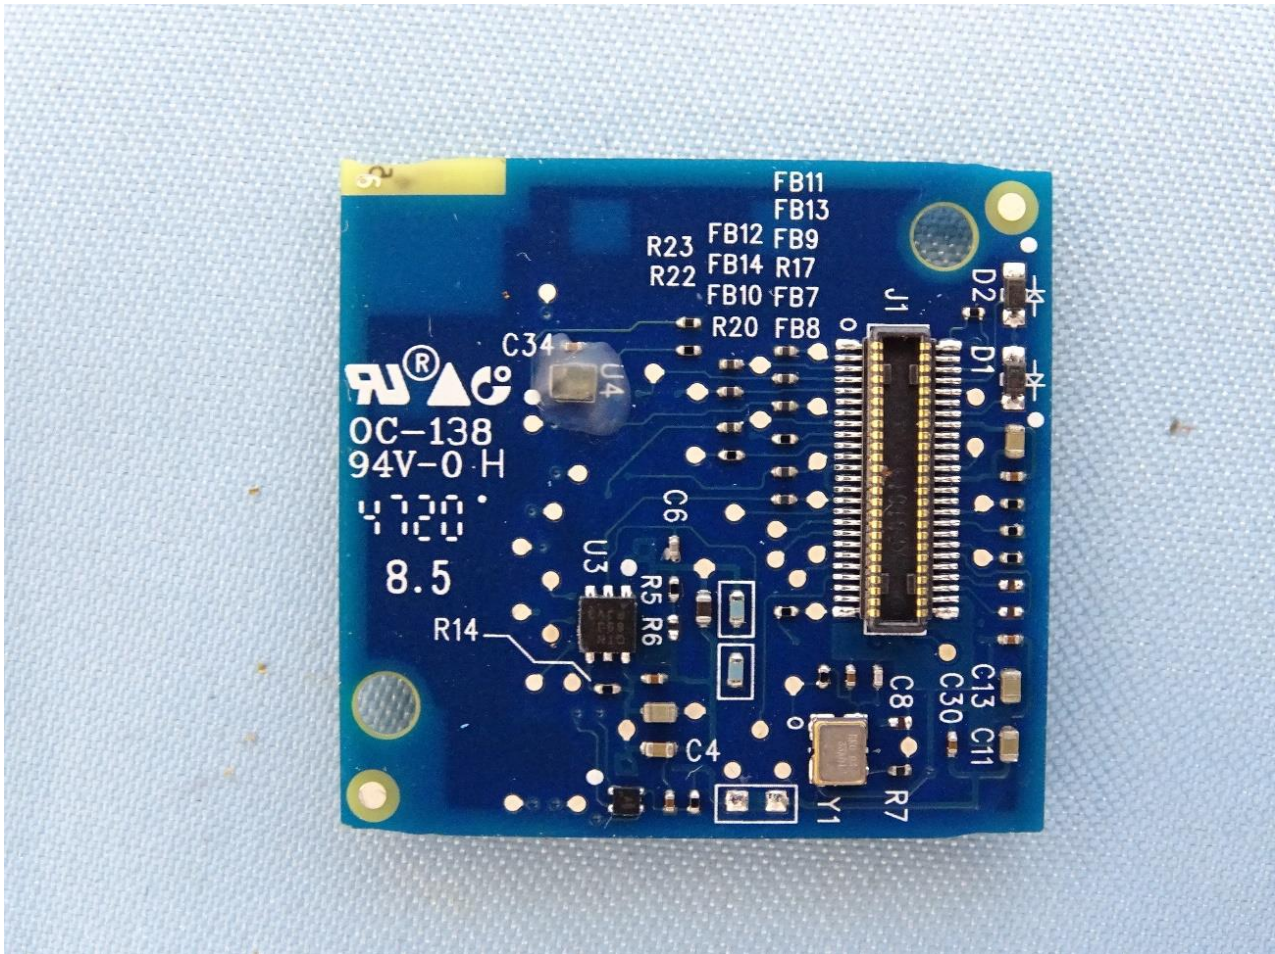

## 2. External Photograph of the Host

Host: Printer (Fixture) (Brand Name: ZEBRA / Model Name: ZQ521)

### 3. Internal Photograph of the Host

Bluetooth Antenna 1 (Brand Name: gigaAnt / Model Name: 3030A5645-01)

Bluetooth Antenna 2 (Brand Name: TAIYO YUDEN / Model Name: AH 168M245001)

Bluetooth Antenna 3 (Brand Name: Johanson Technology / Model Name: 2450AT07A0100)

**WLAN Antenna 1 (Brand Name: Laird / Model Name: RD2458-5)**

WLAN Antenna 2 (Brand Name: Pulse / Model Name: W3006)

WLAN Antenna 3 (Brand Name: Auden / Model Name: 220370-09)

WLAN Antenna 4 (Brand Name: Auden / Model Name: B91882-30)