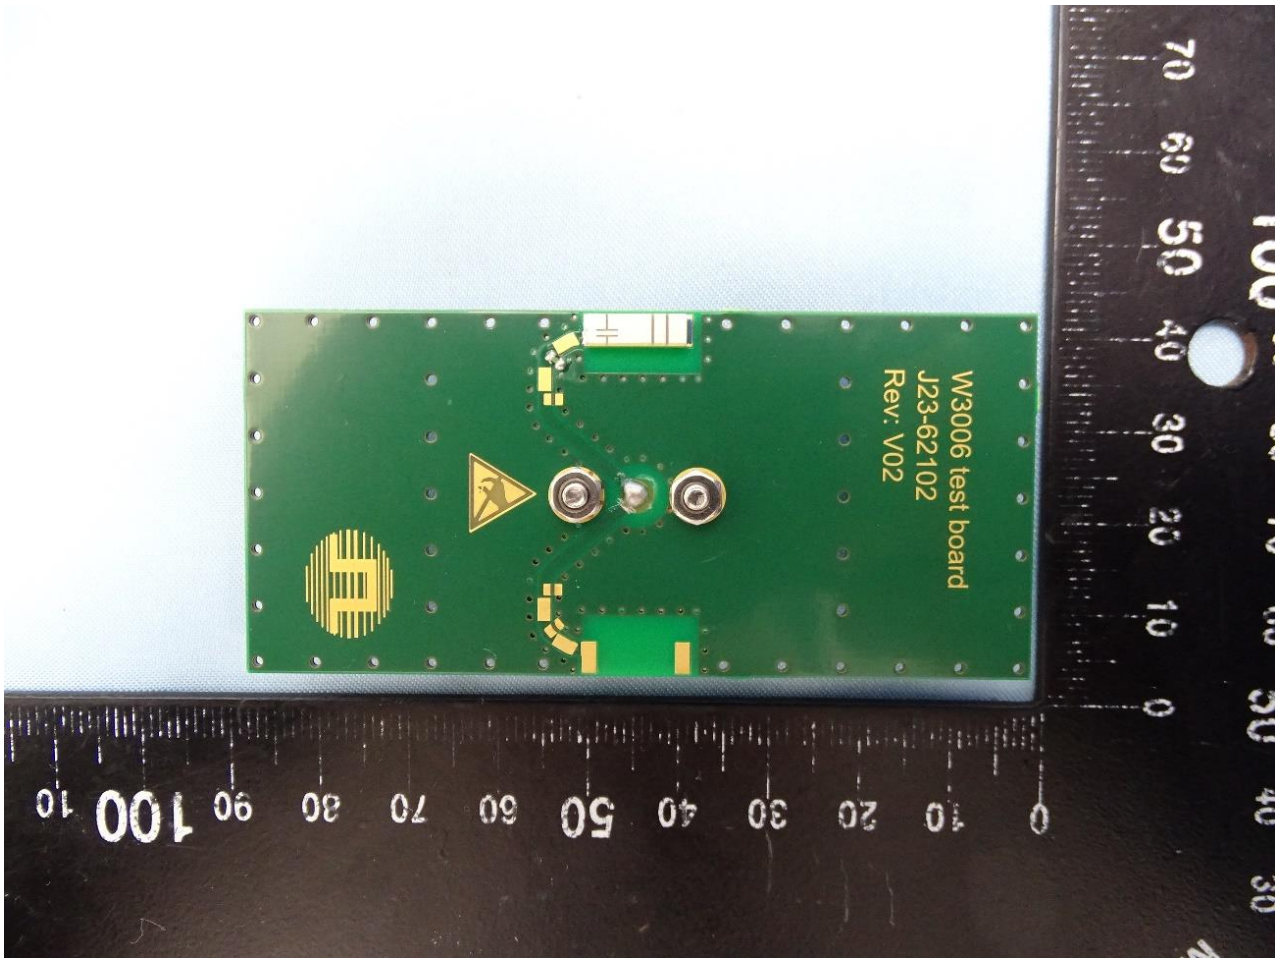

## 2. External Photograph of the Host

Host: Printer (Fixture) (Brand Name: ZEBRA / Model Name: ZQ521)

**WLAN Antenna 1 (Brand Name: Laird / Model Name: RD2458-5)**

WLAN Antenna 2 (Brand Name: Pulse / Model Name: W3006)

WLAN Antenna 3 (Brand Name: Auden / Model Name: 220370-09)

WLAN Antenna 4 (Brand Name: Auden / Model Name: B91882-30)