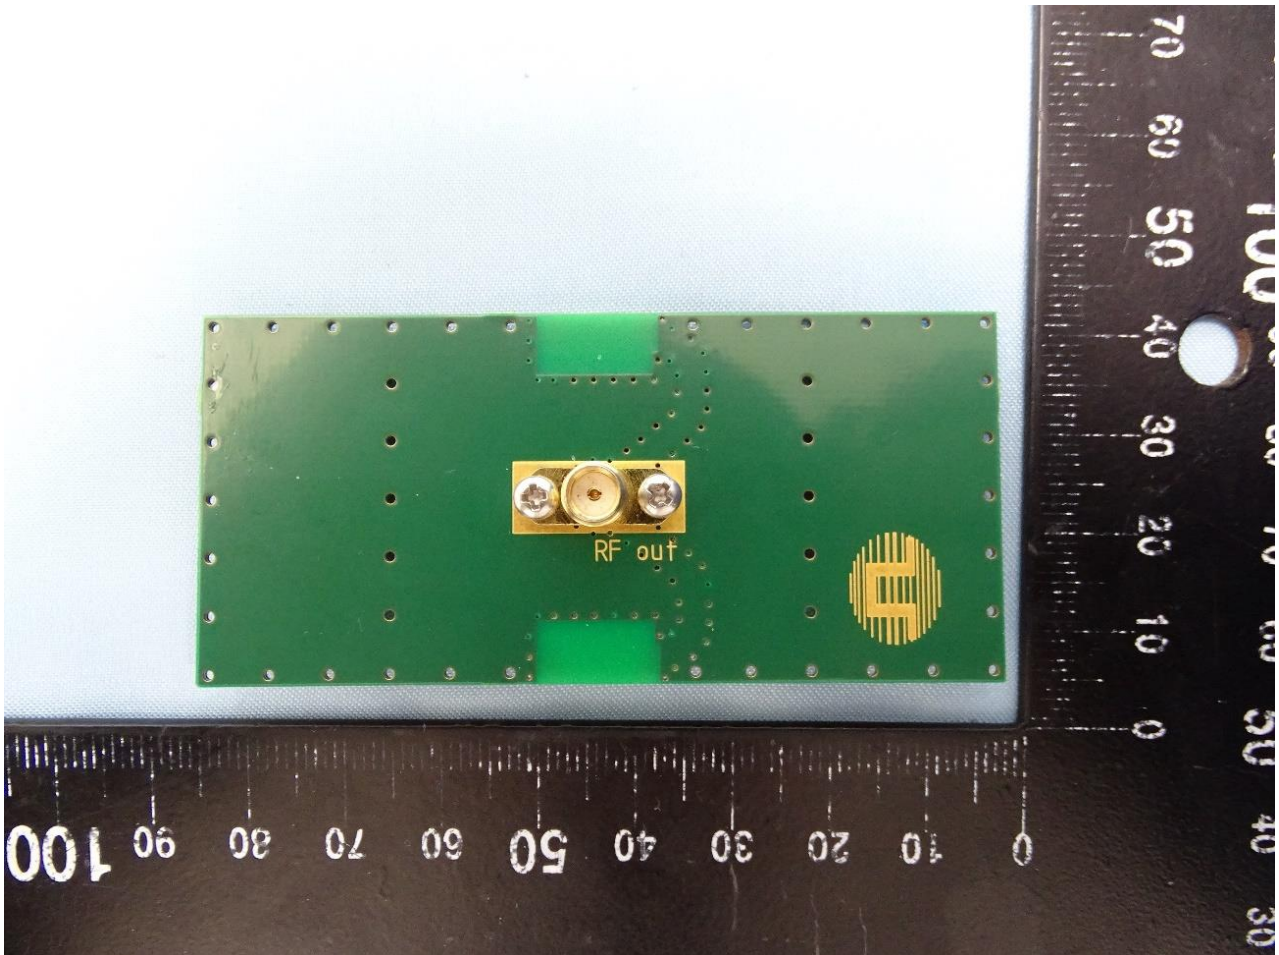

## 2. External Photograph of the Host

Host: Printer (Fixture) (Brand Name: ZEBRA / Model Name: ZQ521)

**WLAN Antenna 1 (Brand Name: Laird / Model Name: RD2458-5)**

WLAN Antenna 2 (Brand Name: Pulse / Model Name: W3006)

WLAN Antenna 3 (Brand Name: Auden / Model Name: 220370-09)

WLAN Antenna 4 (Brand Name: Auden / Model Name: B91882-30)