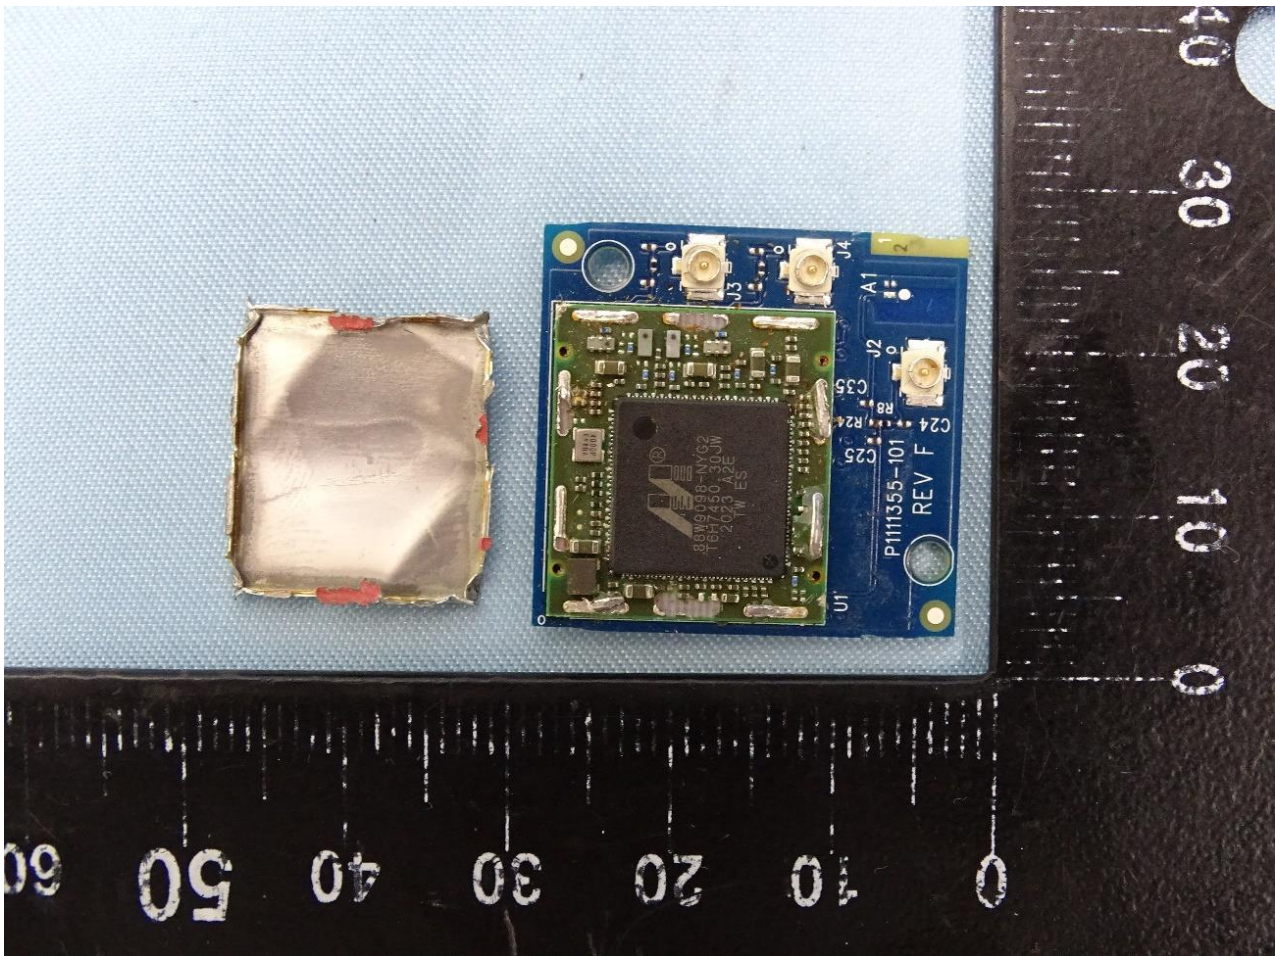

## 2. External Photograph of the Host

Host: Printer (Fixture) (Brand Name: ZEBRA / Model Name: ZQ521)

### 3. Internal Photograph of the Host

Bluetooth Antenna 1 (Brand Name: gigaAnt / Model Name: 3030A5645-01)

Bluetooth Antenna 2 (Brand Name: TAIYO YUDEN / Model Name: AH 168M245001)

Bluetooth Antenna 3 (Brand Name: Johanson Technology / Model Name: 2450AT07A0100)