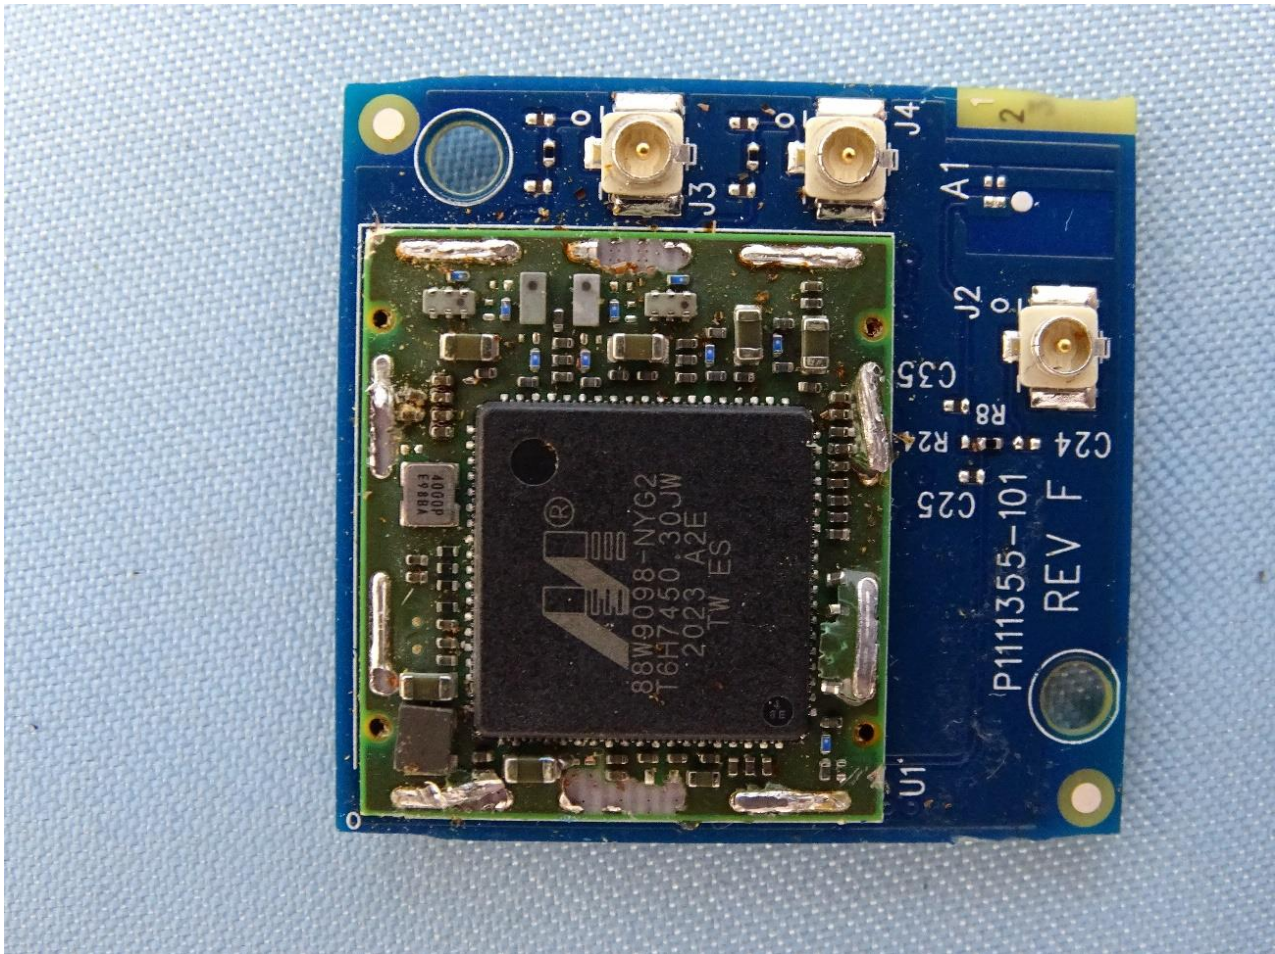

## 2. External Photograph of the Host

Host: Printer (Fixture) (Brand Name: ZEBRA / Model Name: ZQ521)

### 3. Internal Photograph of the Host

Bluetooth Antenna 1 (Brand Name: gigaAnt / Model Name: 3030A5645-01)

Bluetooth Antenna 2 (Brand Name: TAIYO YUDEN / Model Name: AH 168M245001)

Bluetooth Antenna 3 (Brand Name: Johanson Technology / Model Name: 2450AT07A0100)

**WLAN Antenna 1 (Brand Name: Laird / Model Name: RD2458-5)**

WLAN Antenna 2 (Brand Name: Pulse / Model Name: W3006)

WLAN Antenna 3 (Brand Name: Auden / Model Name: 220370-09)

WLAN Antenna 4 (Brand Name: Auden / Model Name: B91882-30)