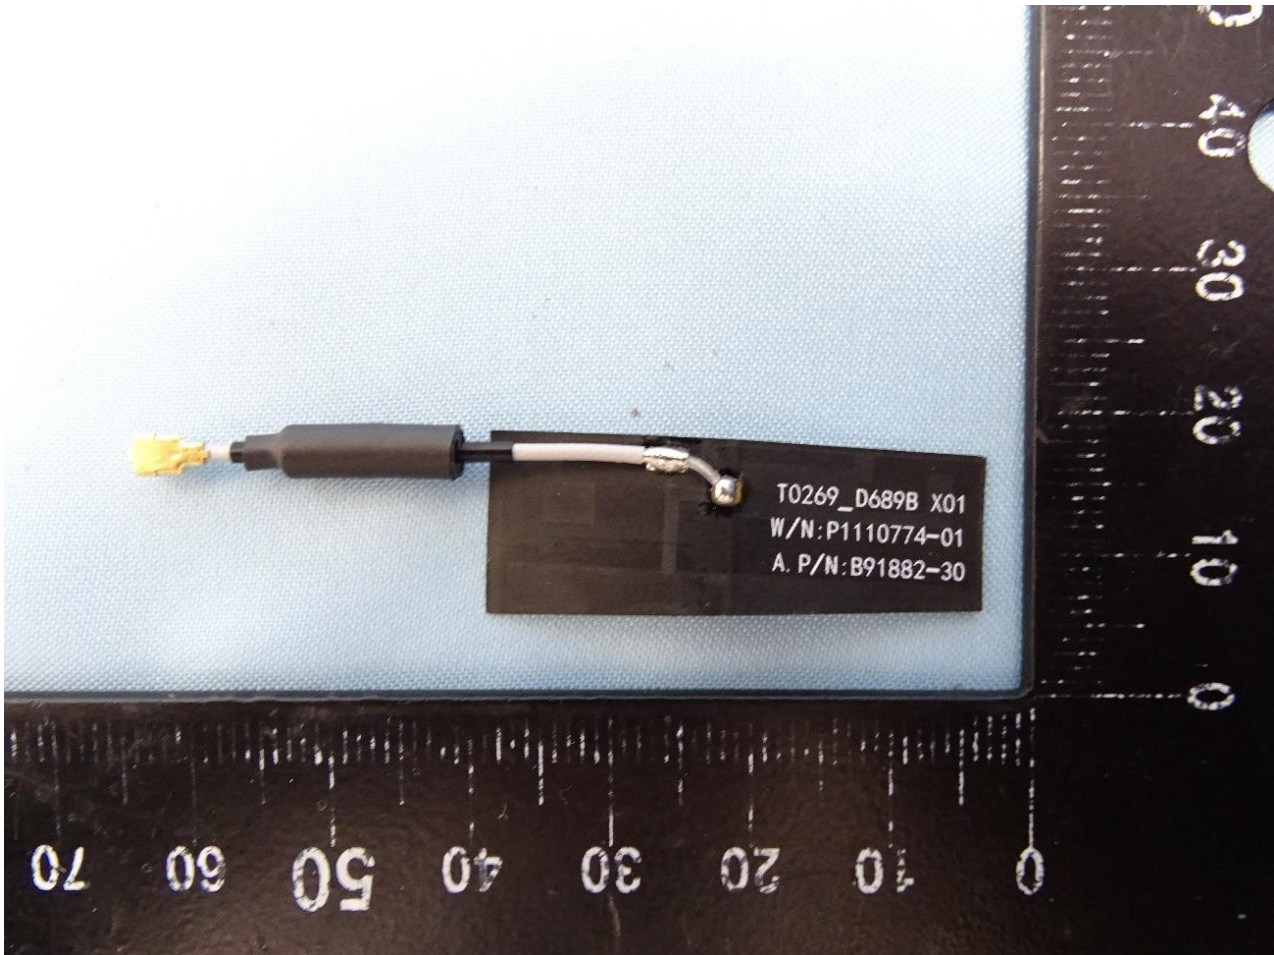

## 2. External Photograph of the Host

Host: Printer (Fixture) (Brand Name: ZEBRA / Model Name: ZQ521)

**WLAN Antenna 1 (Brand Name: Laird / Model Name: RD2458-5)**

WLAN Antenna 2 (Brand Name: Pulse / Model Name: W3006)

WLAN Antenna 3 (Brand Name: Auden / Model Name: 220370-09)

WLAN Antenna 4 (Brand Name: Auden / Model Name: B91882-30)