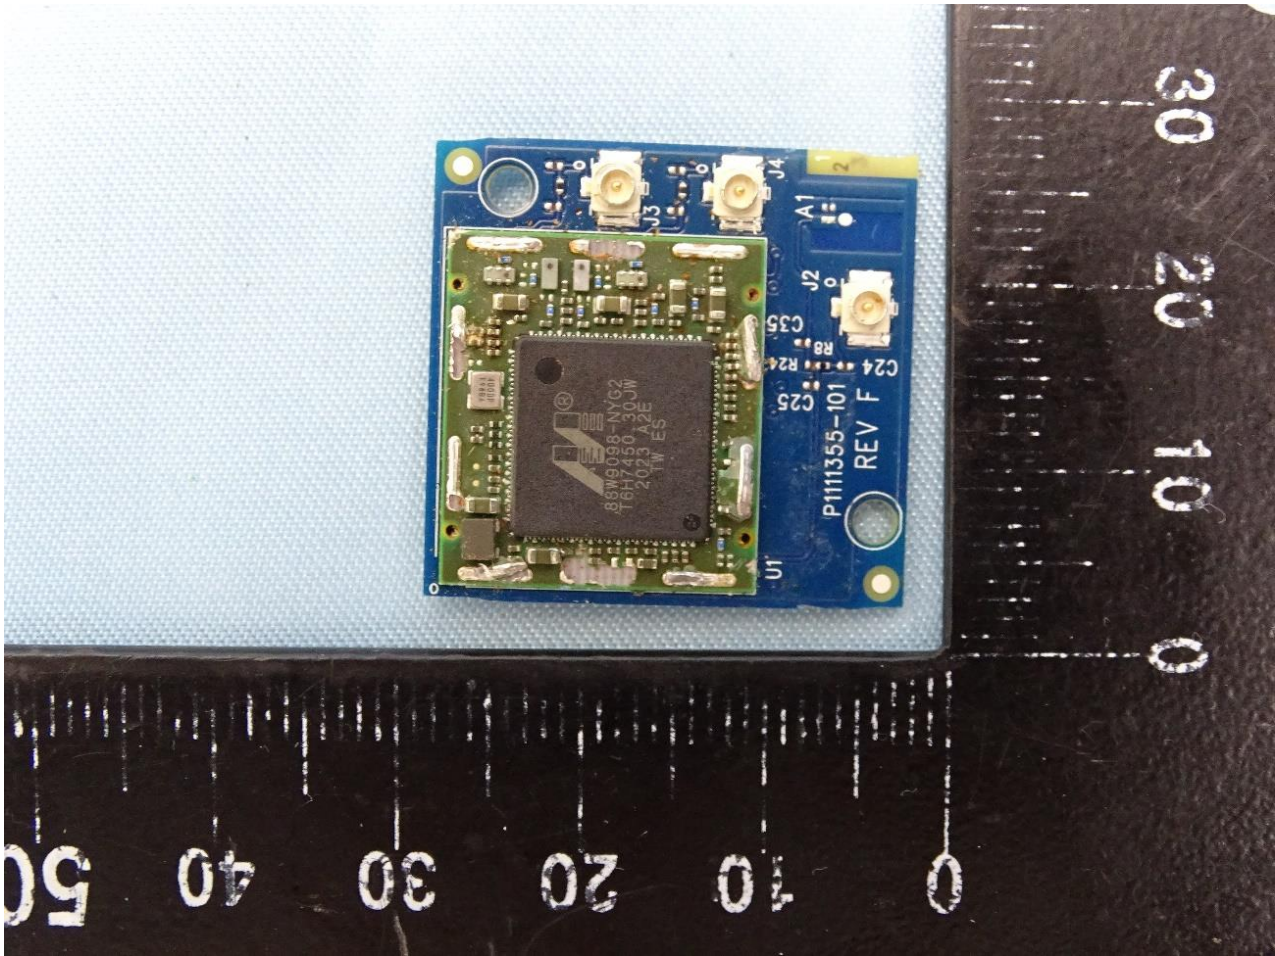

## 2. External Photograph of the Host

Host: Printer (Fixture) (Brand Name: ZEBRA / Model Name: ZQ521)

### 3. Internal Photograph of the Host

Bluetooth Antenna 1 (Brand Name: gigaAnt / Model Name: 3030A5645-01)

Bluetooth Antenna 2 (Brand Name: TAIYO YUDEN / Model Name: AH 168M245001)

Bluetooth Antenna 3 (Brand Name: Johanson Technology / Model Name: 2450AT07A0100)