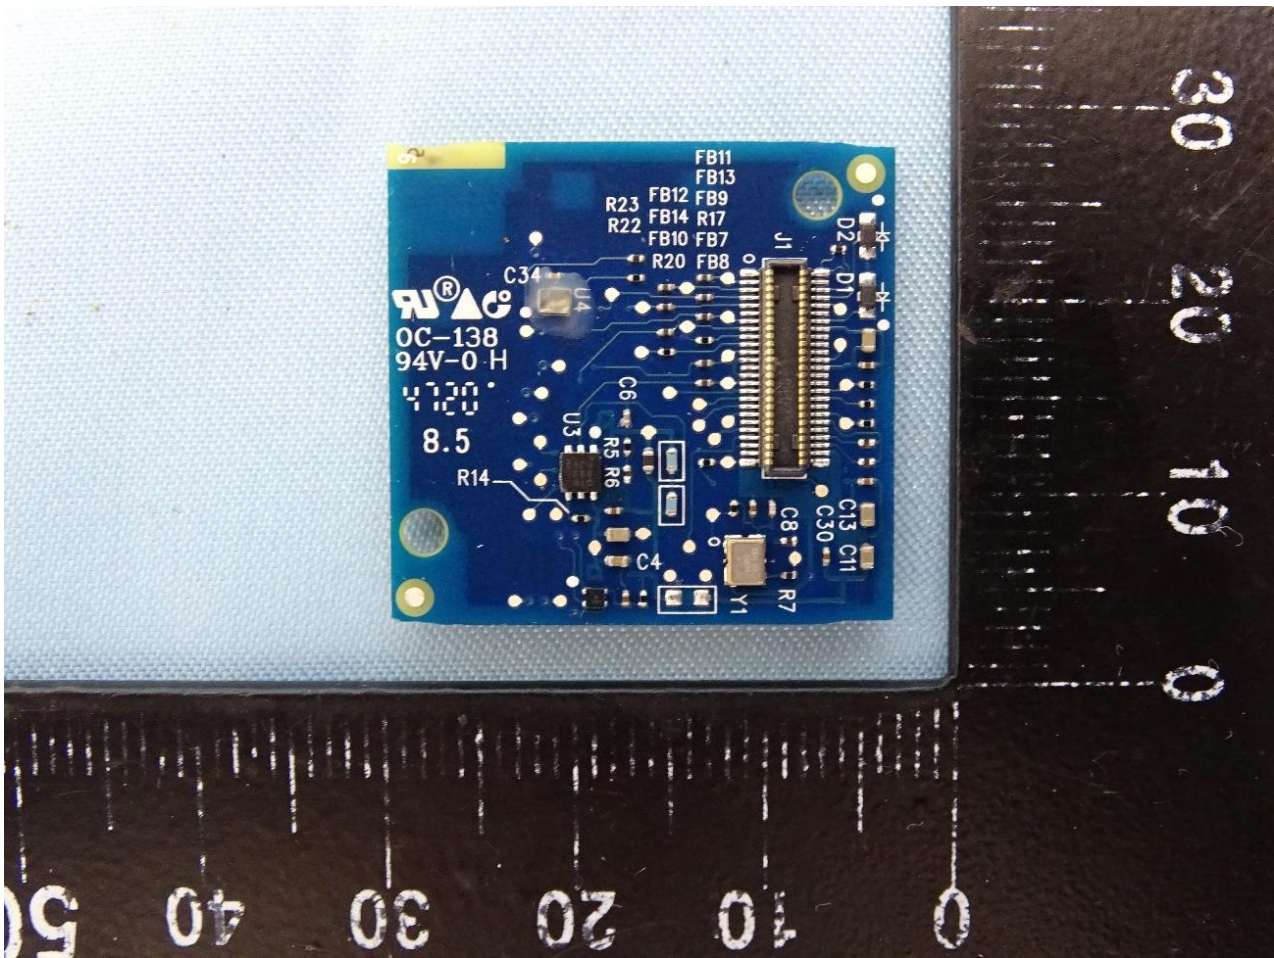

## 2. External Photograph of the Host

Host: Printer (Fixture) (Brand Name: ZEBRA / Model Name: ZQ521)

### 3. Internal Photograph of the Host

Bluetooth Antenna 1 (Brand Name: gigaAnt / Model Name: 3030A5645-01)

Bluetooth Antenna 2 (Brand Name: TAIYO YUDEN / Model Name: AH 168M245001)

Bluetooth Antenna 3 (Brand Name: Johanson Technology / Model Name: 2450AT07A0100)