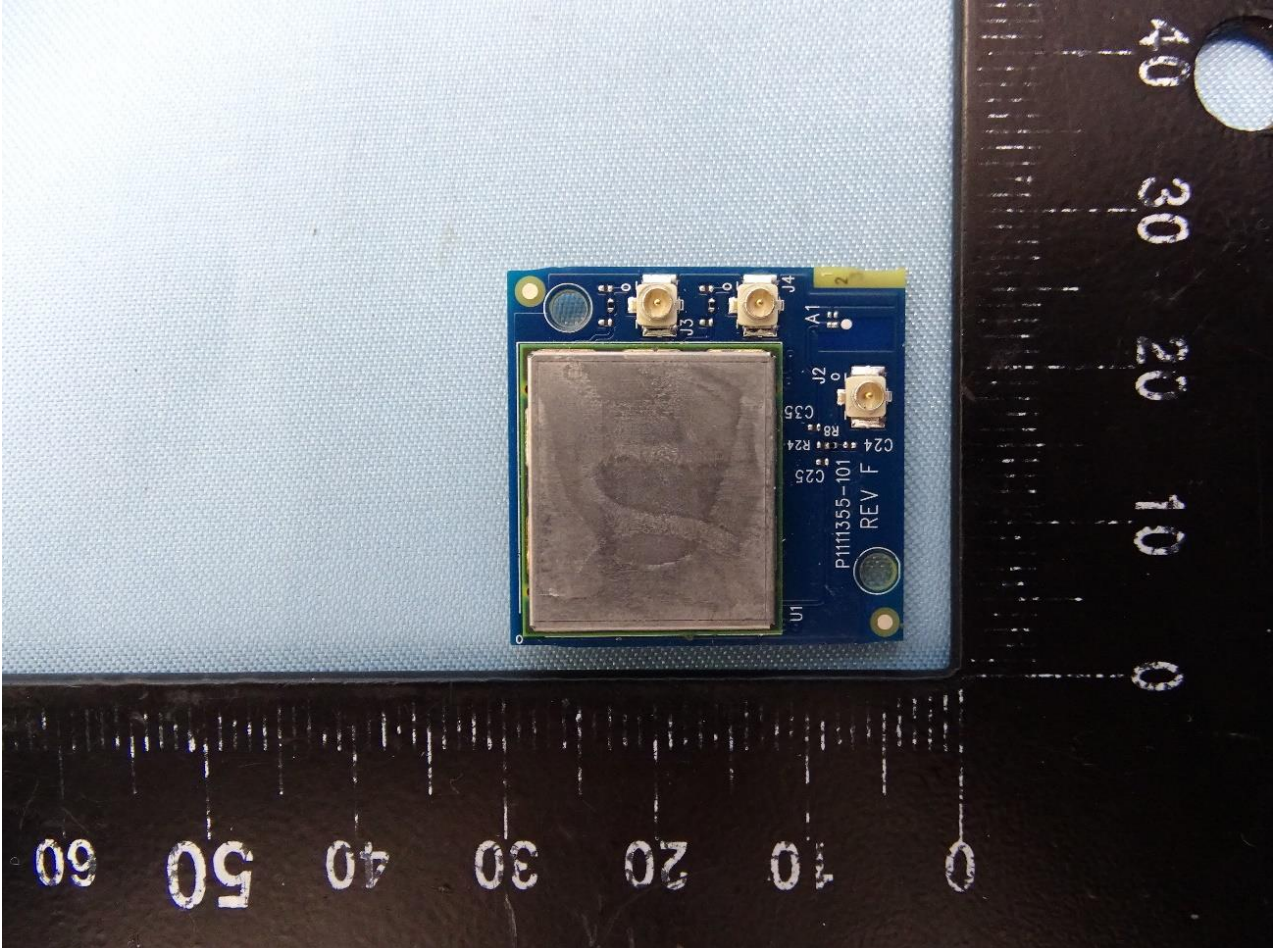

## 2. External Photograph of the Host

Host: Printer (Fixture) (Brand Name: ZEBRA / Model Name: ZQ521)

### 3. Internal Photograph of the Host

Bluetooth Antenna 1 (Brand Name: gigaAnt / Model Name: 3030A5645-01)

Bluetooth Antenna 2 (Brand Name: TAIYO YUDEN / Model Name: AH 168M245001)

Bluetooth Antenna 3 (Brand Name: Johanson Technology / Model Name: 2450AT07A0100)