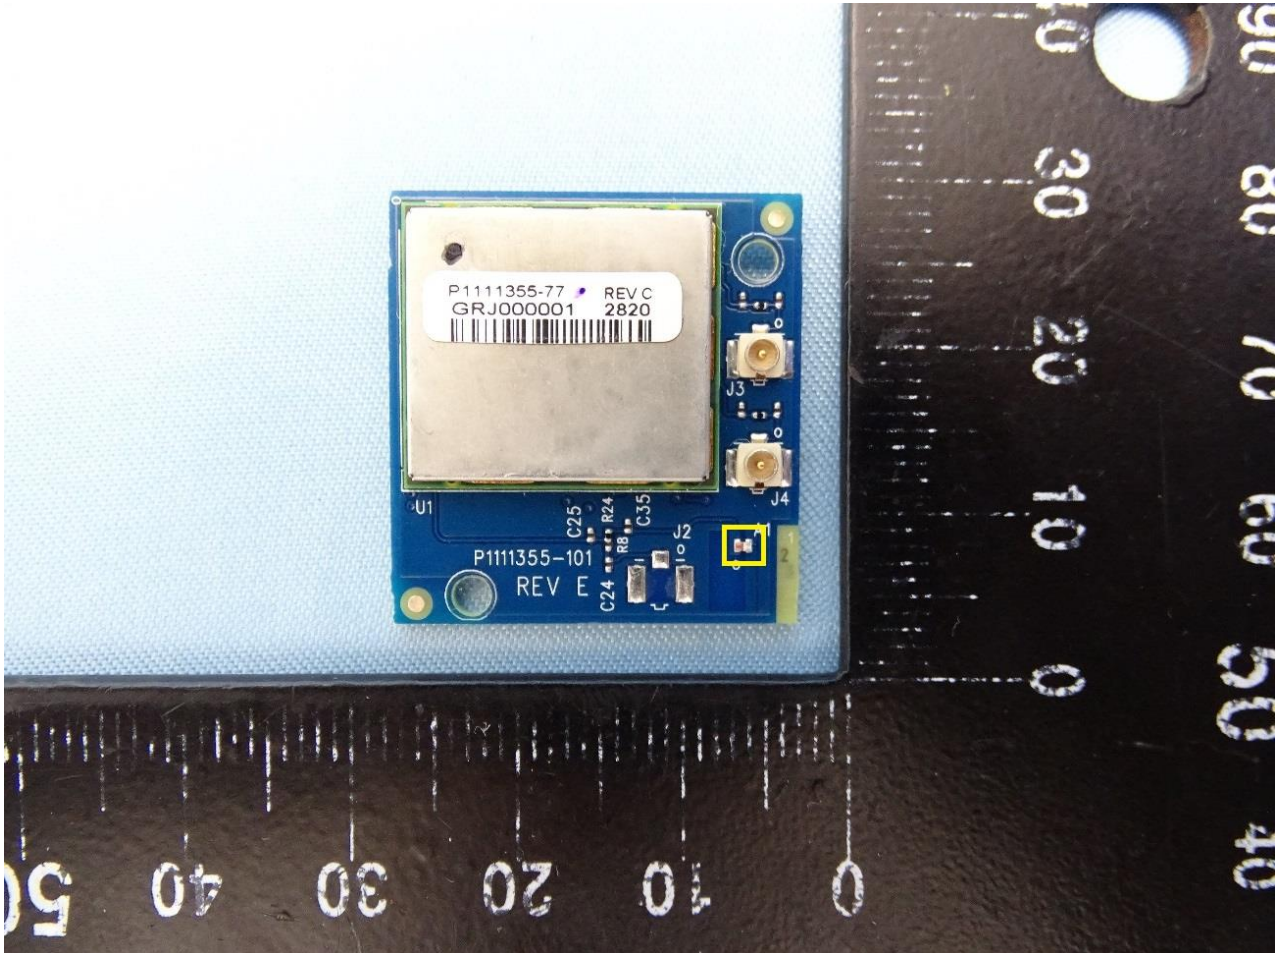

## 2. External Photograph of the Host

Host: Printer (Fixture) (Brand Name: ZEBRA / Model Name: ZQ521)

### 3. Internal Photograph of the Host

Bluetooth Antenna 1 (Brand Name: gigaAnt / Model Name: 3030A5645-01)

Bluetooth Antenna 2 (Brand Name: TAIYO YUDEN / Model Name: AH 168M245001)

Bluetooth Antenna 3 (Brand Name: Johanson Technology / Model Name: 2450AT07A0100)