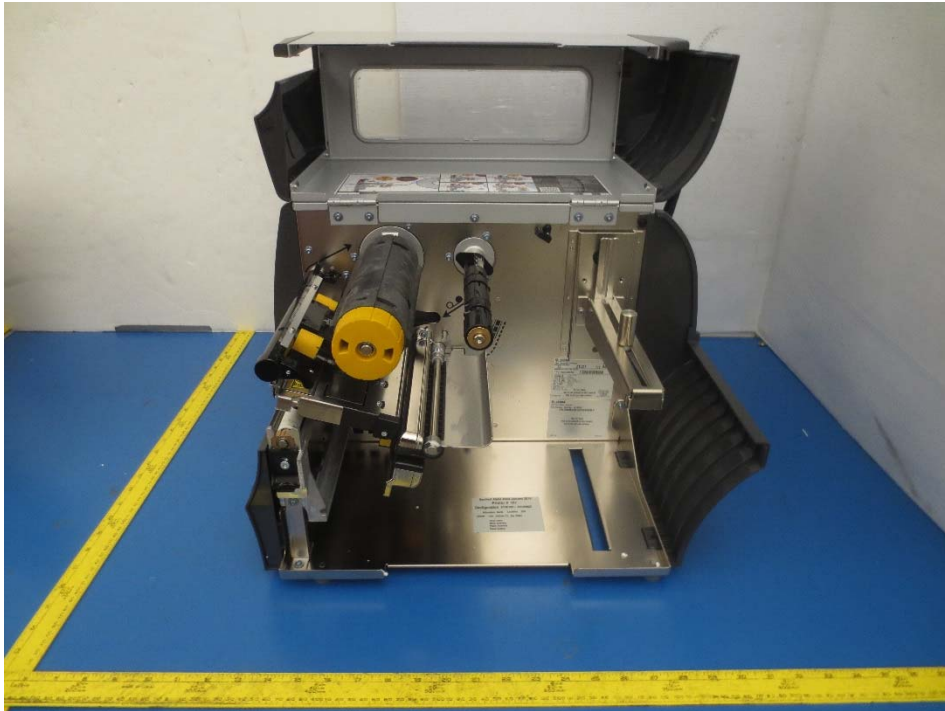

Appendix D (Normative) - EUT Hosts Photographs

1.1 Host ZT411 Front View

1.2 Host ZT411 Left View

1.3 Host ZT411 Right View

1.4 Host ZT411 Right View (Open Lid)

1.5 Host ZT411 Rear View

1.6 Host ZT421 Front View

1.7 EUT ZT421 Left View

1.8 Host ZT421 Right View

1.9 Host ZT421 Right View (Open Lid)

1.10 Host ZT421 Rear View

1.11 Co-location WLAN Module Top View
(FCC ID: I28MD-FXLAN11AC, IC ID: 3798B-FXLAN11AC)

1.12 Co-location WLAN Module Bottom View
(FCC ID: I28MD-FXLAN11AC, IC ID: 3798B-FXLAN11AC)