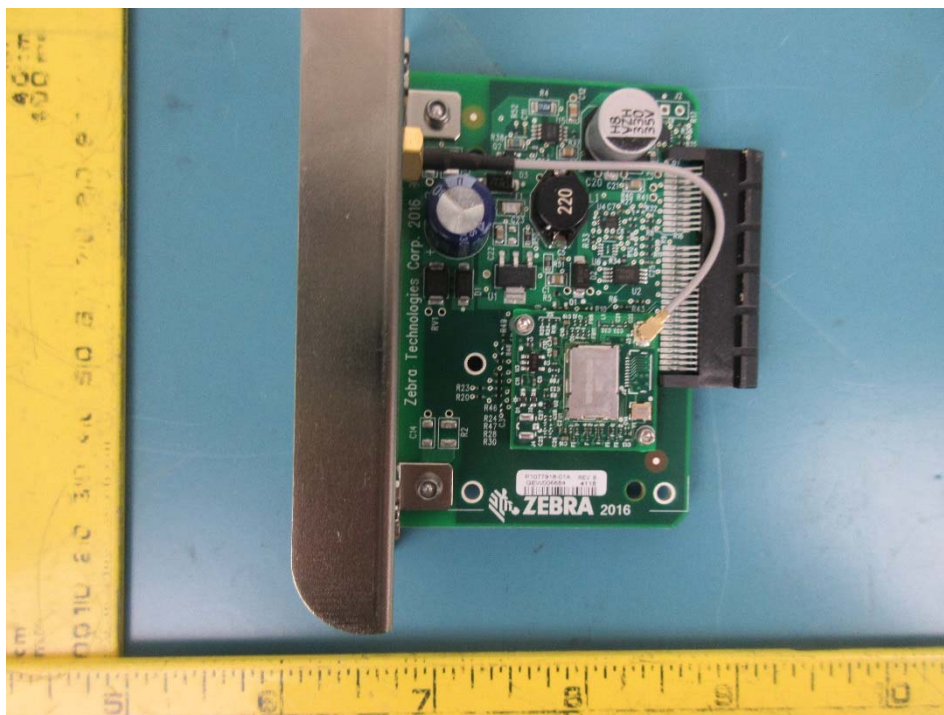

1.7 EUT ZT421 Left View

1.8 Host ZT421 Right View

1.9 Host ZT421 Right View (Open Lid)

1.10 Host ZT421 Rear View

1.11 Co-location WLAN Module Top View
(FCC ID: I28MD-FXLAN11AC, IC ID: 3798B-FXLAN11AC)

1.12 Co-location WLAN Module Bottom View
(FCC ID: I28MD-FXLAN11AC, IC ID: 3798B-FXLAN11AC)

**1.13 Co-location WLAN Module with Antenna
(FCC ID: I28MD-FXLAN11AC, IC ID: 3798B-FXLAN11AC)**

**1.14 Co-location Bluetooth Module
(FCC ID: I28-ZBRZQ3BT, IC ID: 3798B-ZBRZQ3BT)**