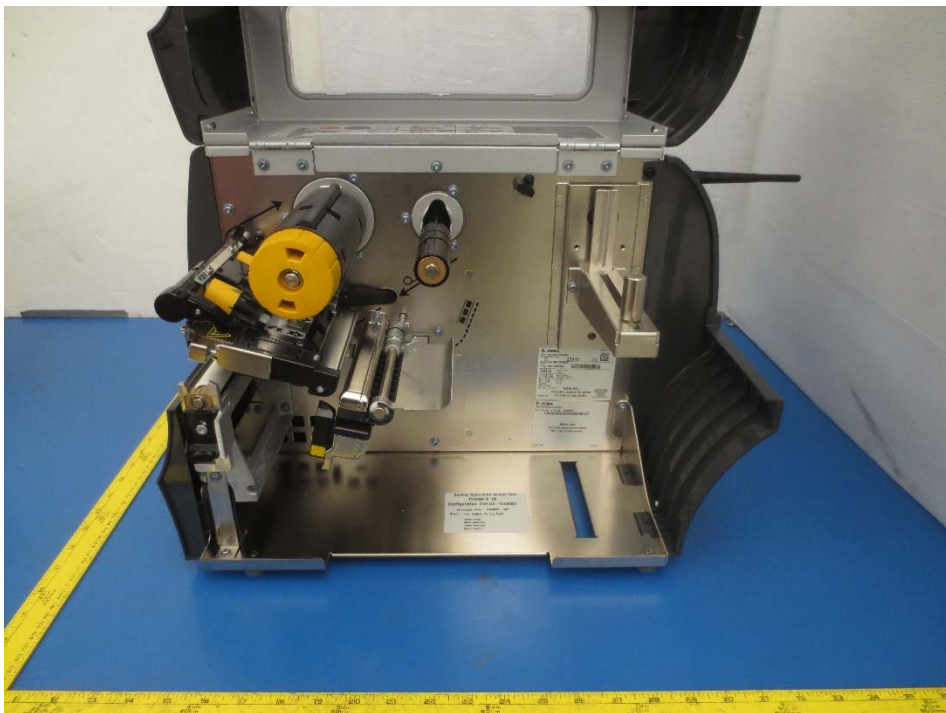

Appendix D (Normative) - EUT Hosts Photographs

1.1 Host ZT411 Front View

1.2 Host ZT411 Left View

1.3 Host ZT411 Right View

1.4 Host ZT411 Right View (Open Lid)

1.5 Host ZT411 Rear View

1.6 Host ZT421 Front View

1.7 EUT ZT421 Left View

1.8 Host ZT421 Right View

1.9 Host ZT421 Right View (Open Lid)

1.10 Host ZT421 Rear View

1.11 Co-location WLAN Module Top View
(FCC ID: I28MD-FXLAN11AC, IC ID: 3798B-FXLAN11AC)

1.12 Co-location WLAN Module Bottom View
(FCC ID: I28MD-FXLAN11AC, IC ID: 3798B-FXLAN11AC)