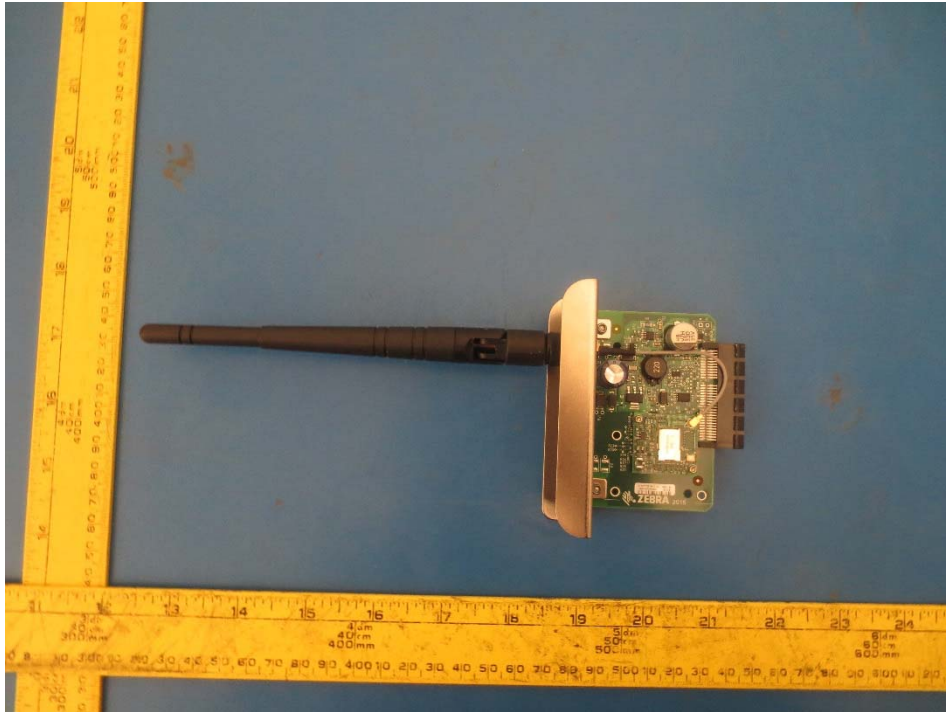

**1.13 Co-location WLAN Module with Antenna
(FCC ID: I28MD-FXLAN11AC, IC ID: 3798B-FXLAN11AC)**