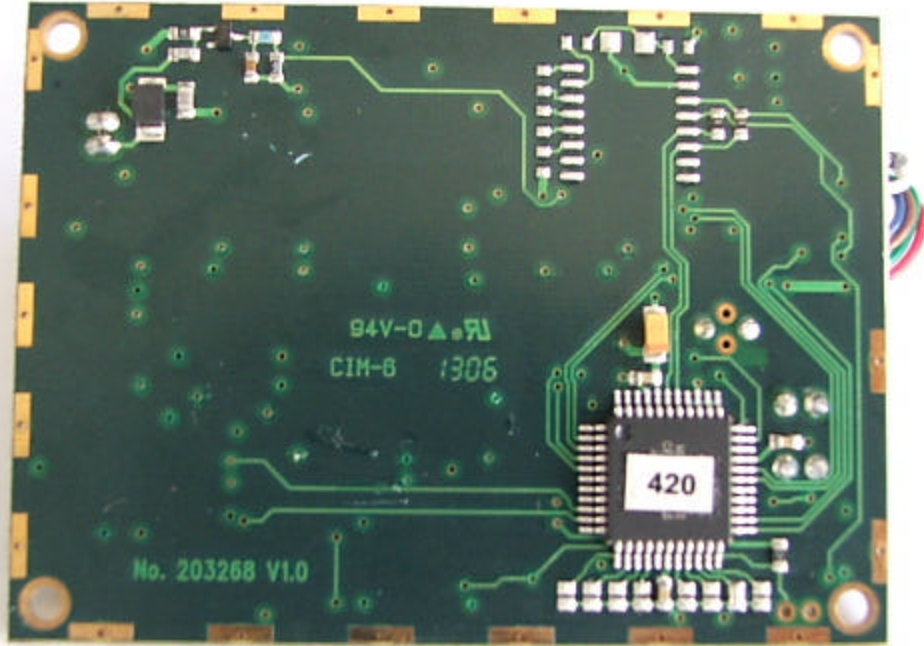

RFID Board

Top View

Bottom View

Right Side

FCC ID: I28-R2844Z

RFID Board Bottom view