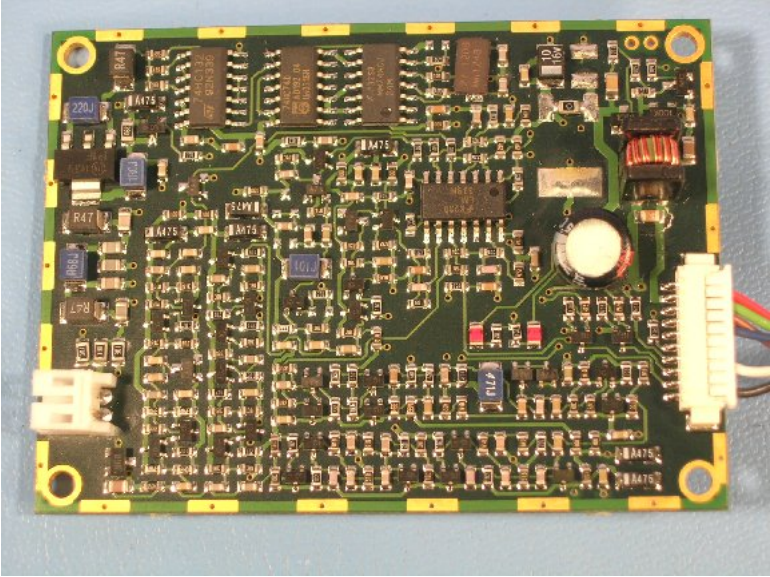

RFID Board

Top View

Bottom View

Right Side

FCC ID: I28-R2844Z

RFID Board Bottom view