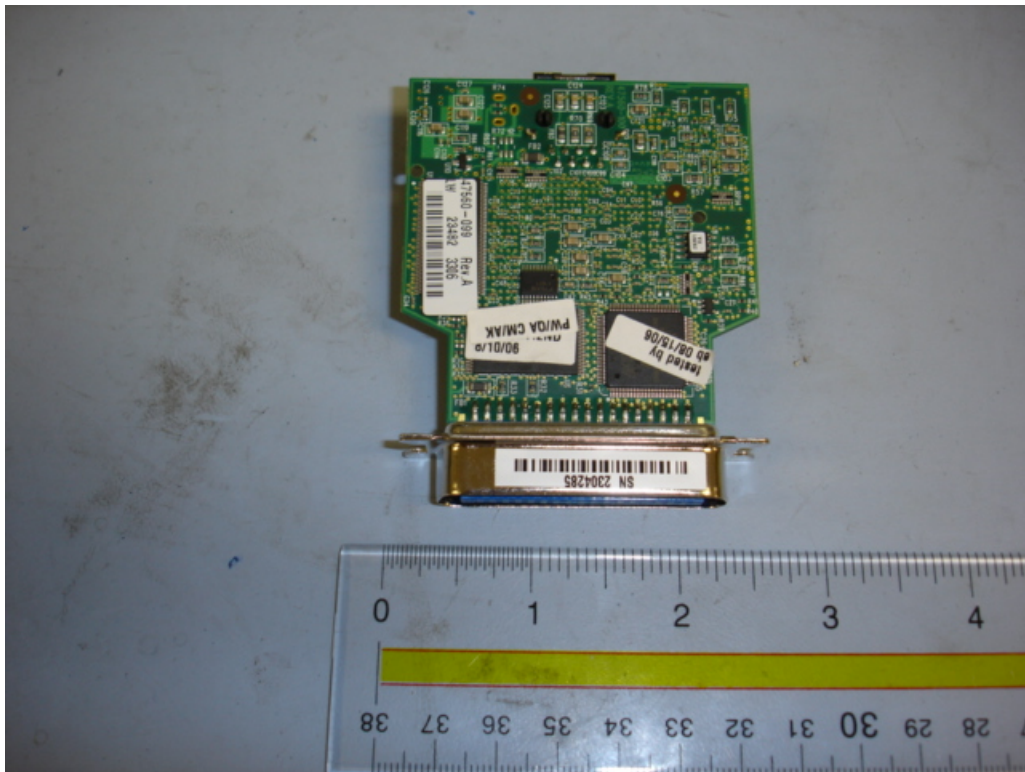

P330i Internal View

Cover Off front View

Cover off Rear View

Ethernet Board Top View

Ethernet Board Bottom View

Mifare radio and antenna Top View

Mifare radio and antenna Bottom View

RFID Radio board Top View

RFID Radio board Bottom View

Main Board 1 with USB Top View

Main Board 1 with USB Bottom View