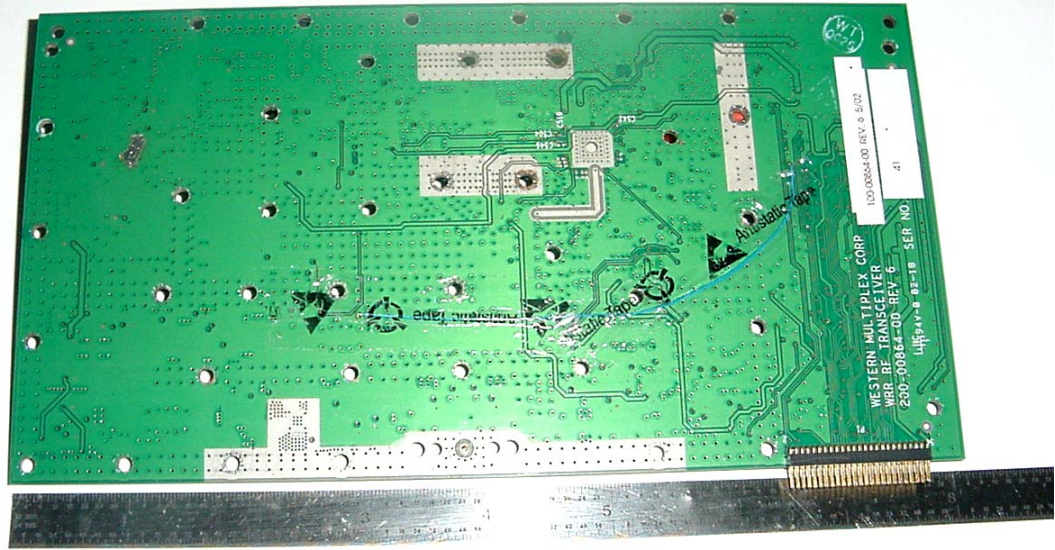

WESTERN MULTIPLEX CORP  
WRR RF TRANSCEIVER  
200-00864-00 REV. 6

100-00864-00 REV. 6 5/02

LITTELFUSE 94V-0 02-18 SER NO.

41

WT  
0025

WESTERN MULTIPLEX CORP.  
WBR RE TRANSCEIVER  
200-00864-00 REV. F  
LUPP-1-8 02-18 SER. NO. 41

100-00864-00 REV. A 5/02

Edger

M11 1157

M12 1157

M12 1157

M11 1157

M12 1157

M11 1157