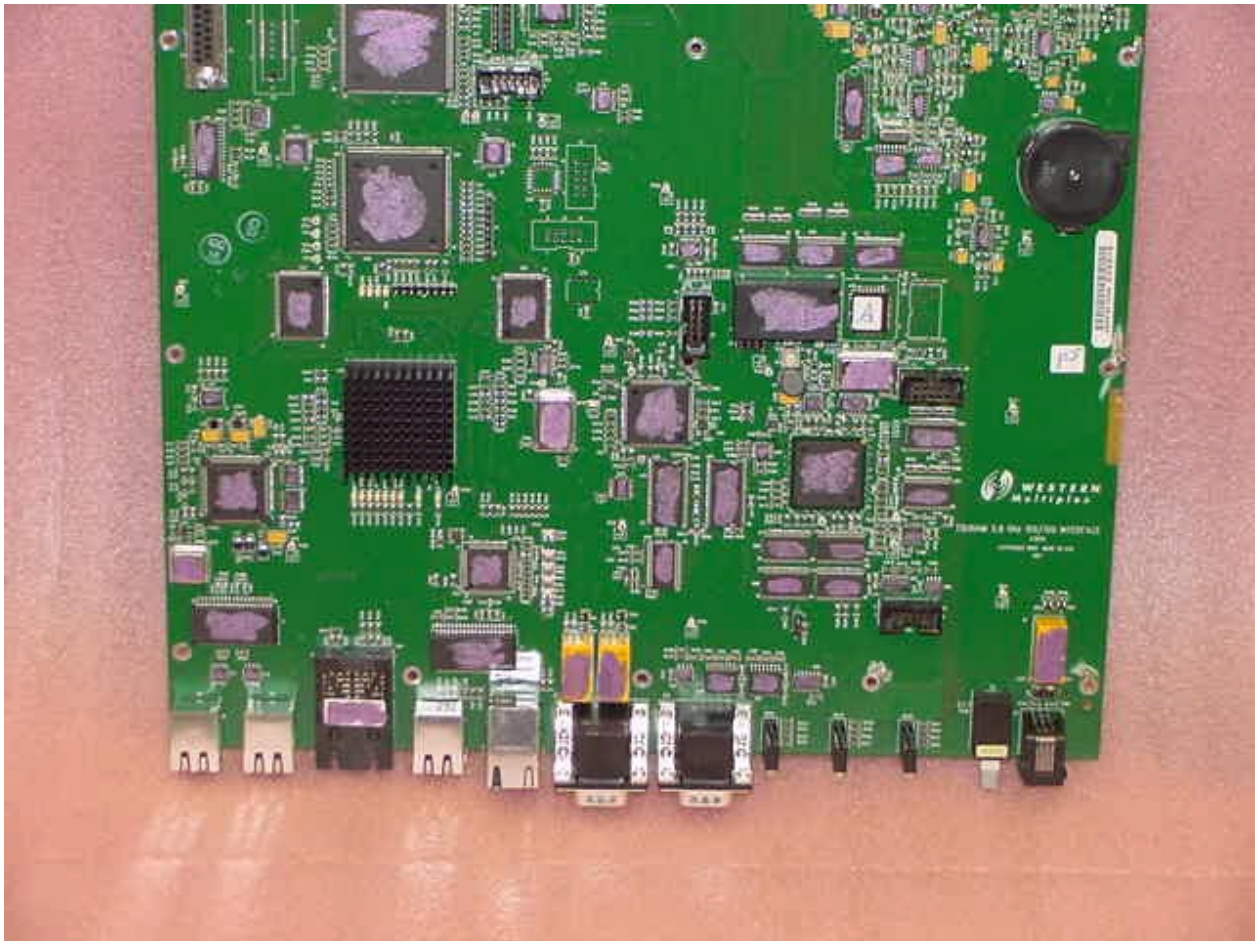

**WESTERN MULTIPLEX  
FCC ID: HZB-U58-100**

**INTERNAL PHOTO  
INDOOR**

**WESTERN MULTIPLEX  
FCC ID: HZB-U58-100**

**INTERNAL PHOTO  
INDOOR**

**WESTERN MULTIPLEX  
FCC ID: HZB-U58-100**

**INTERNAL PHOTO  
INDOOR**

**WESTERN MULTIPLEX  
FCC ID: HZB-U58-100**

**INTERNAL PHOTO  
OUTDOOR 5747**

**WESTERN MULTIPLEX  
FCC ID: HZB-U58-100**

**INTERNAL PHOTO  
OUTDOOR 5747**

**LORCH** PD9CFY-5749/5801-N/S  
**MICROWAVE** 1705058-574901-007  
SALISBURY, MD D.C. 0147 S/N: AB 4  
MFG. CODE: 29971  
JISA