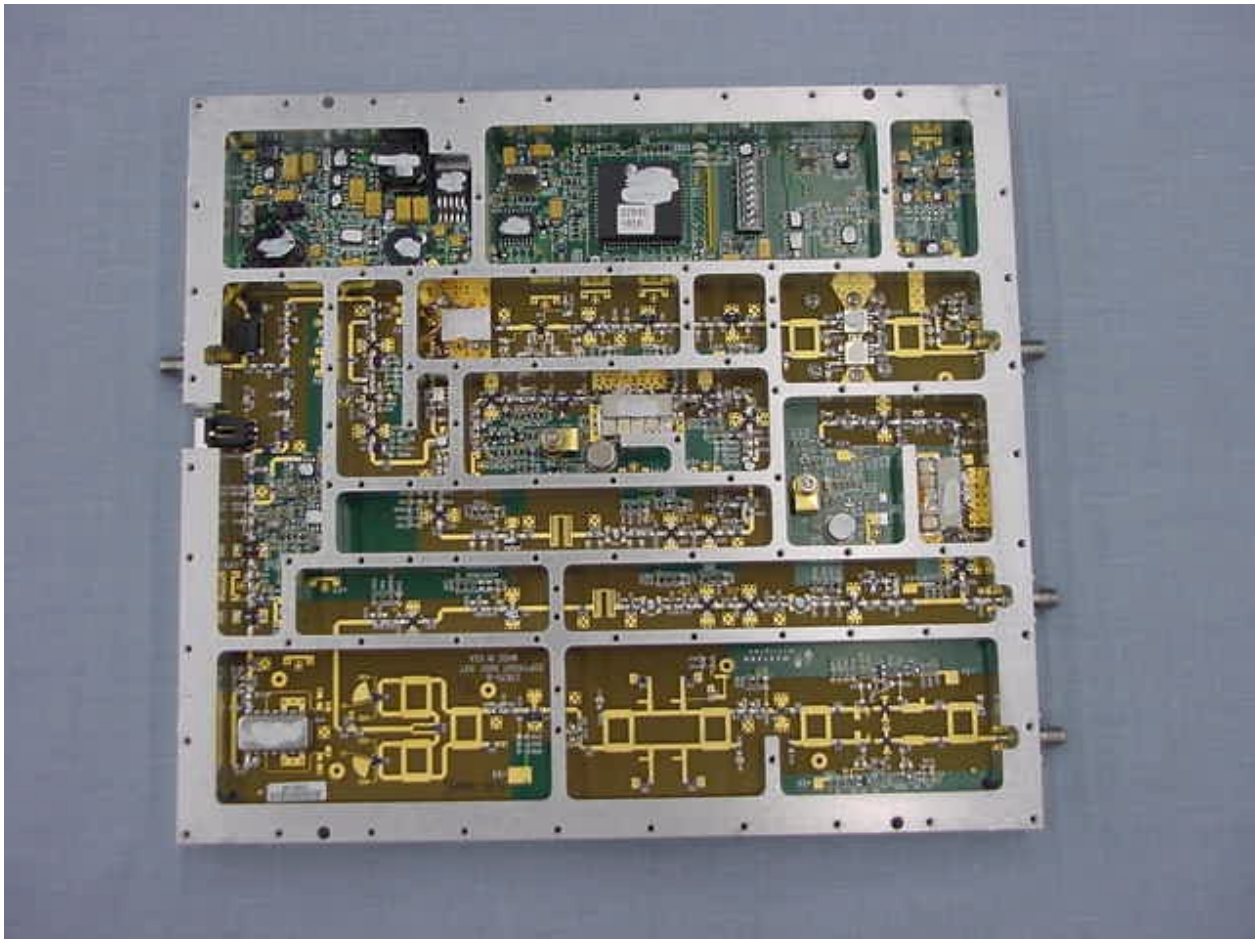

**WESTERN MULTIPLEX  
FCC ID: HZB-U58-100**

**INTERNAL PHOTO  
INDOOR**

**WESTERN MULTIPLEX  
FCC ID: HZB-U58-100**

**INTERNAL PHOTO  
INDOOR**

**WESTERN MULTIPLEX  
FCC ID: HZB-U58-100**

**INTERNAL PHOTO  
INDOOR**

**WESTERN MULTIPLEX  
FCC ID: HZB-U58-100**

**INTERNAL PHOTO  
OUTDOOR 5747**

**WESTERN MULTIPLEX  
FCC ID: HZB-U58-100**

**INTERNAL PHOTO  
OUTDOOR 5747**

**LORCH** PD9CFY-5749/5801-N/S  
**MICROWAVE** 1705058-574901-007  
SALISBURY, MD D.C. 0147 S/N: AB 4  
MFG. CODE: 29971  
JISA

**WESTERN MULTIPLEX  
FCC ID: HZB-U58-100**

**INTERNAL PHOTO  
OUTDOOR 5747**

**WESTERN MULTIPLEX  
FCC ID: HZB-U58-100**

**INTERNAL PHOTO  
OUTDOOR 5747**

**WESTERN MULTIPLEX  
FCC ID: HZB-U58-100**

**INTERNAL PHOTO  
OUTDOOR 5803**