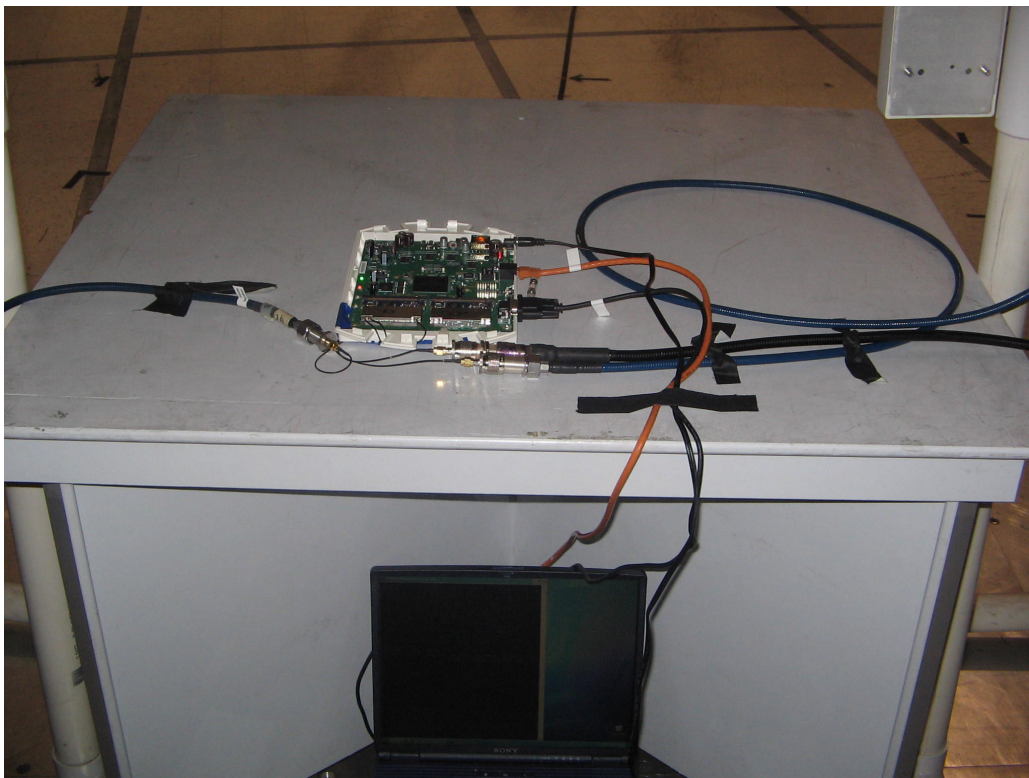

## *Photographs of Test Configurations*

Module installed into Proxim Access Point but with enclosure removed to expose the module

General configuration for Panel (top) and Sector (bottom) antennas. All antennas were aligned and pointing in the same direction.