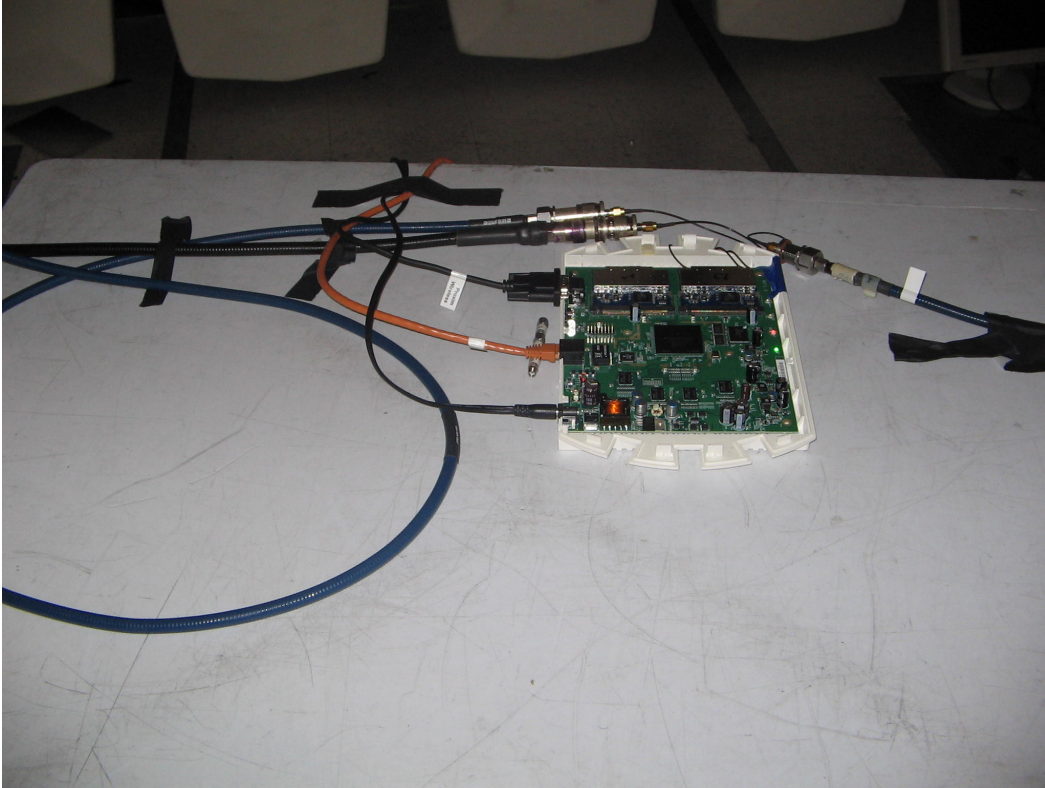

## *Photographs of Test Configurations*

Module installed into Proxim Access Point but with enclosure removed to expose the module

General configuration for Panel (top) and Sector (bottom) antennas. All antennas were aligned and pointing in the same direction.