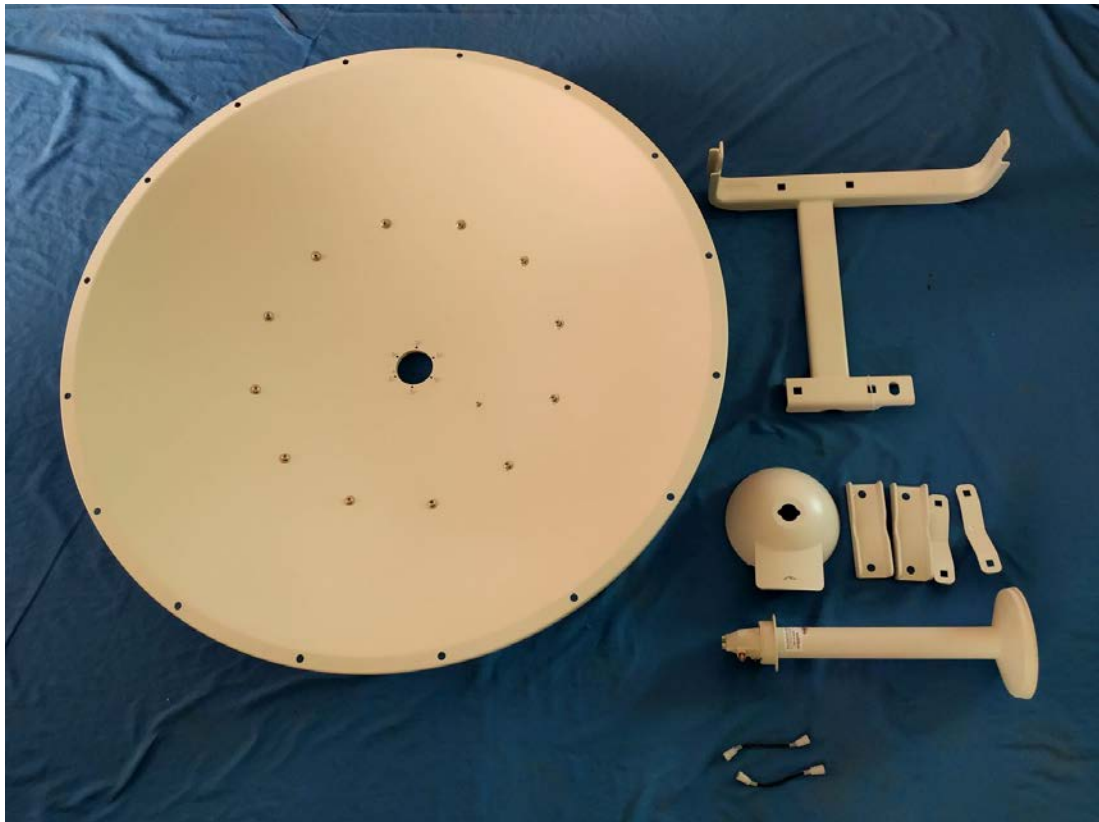

EXHIBIT B - EUT EXTERNAL PHOTOGRAPHS

Antenna Model: RD-5G34

Antenna Model: ARC-VS5821SD1

Antenna Model: PA5-0530-DP

Antenna Model: ARC-OA5813SD1