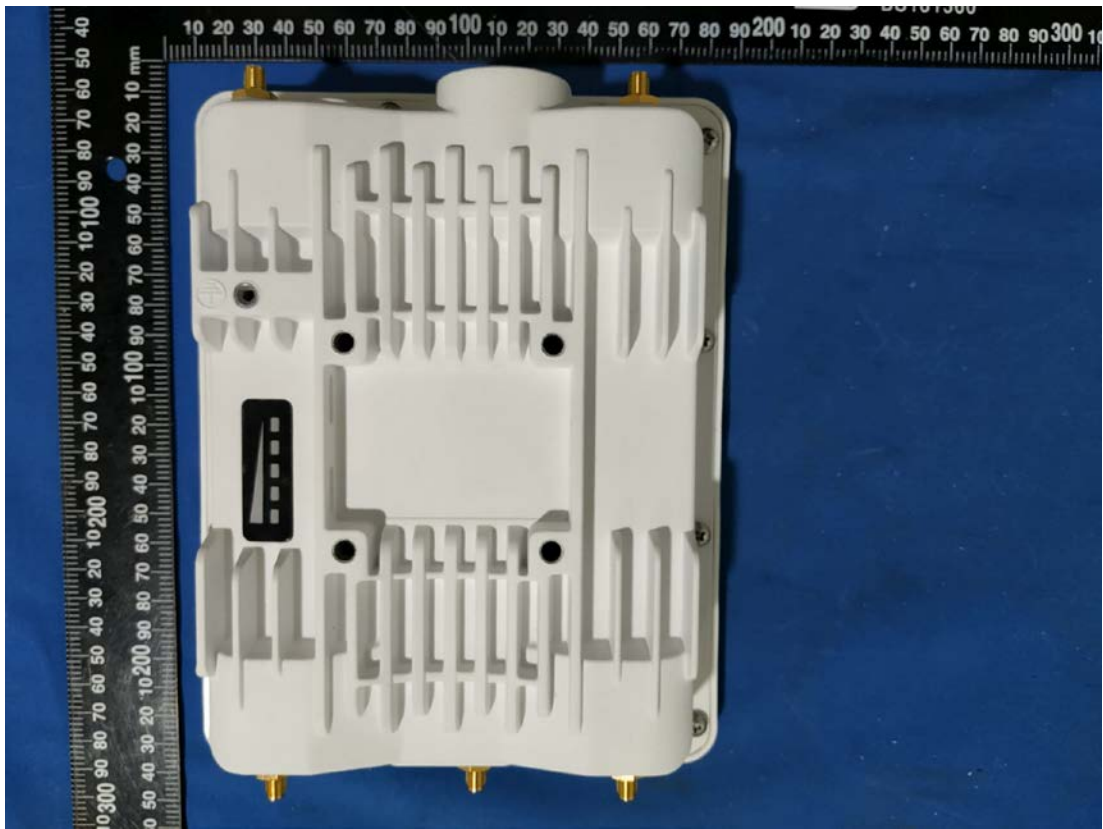

EXHIBIT B - EUT EXTERNAL PHOTOGRAPHS

Antenna Model: RD-5G34

Antenna Model: ARC-VS5821SD1

Antenna Model: PA5-0530-DP

Antenna Model: ARC-OA5813SD1