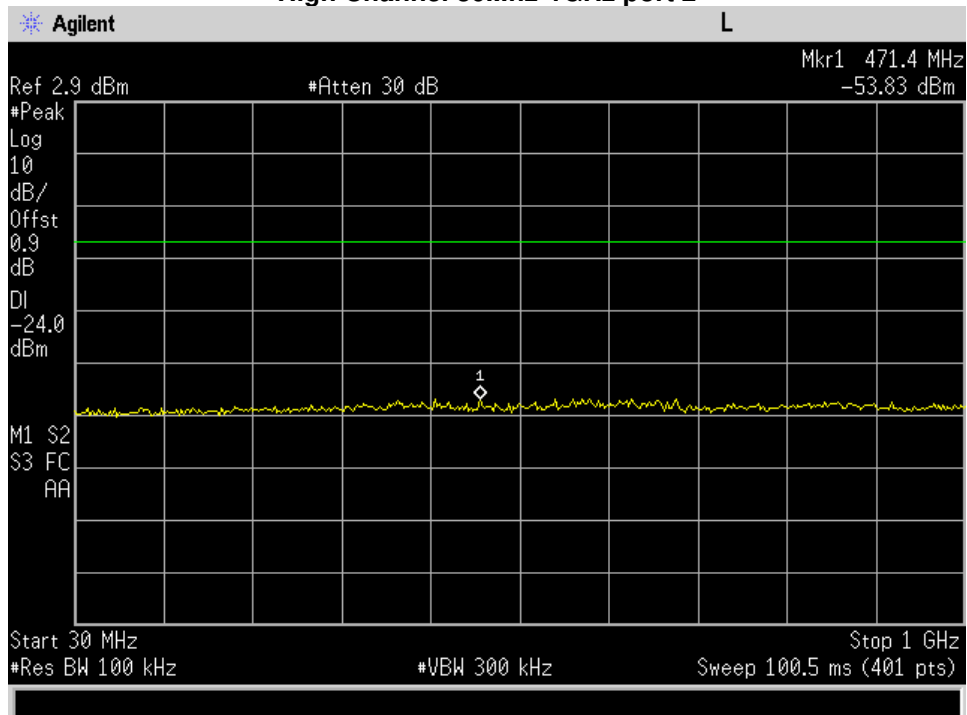

Annex B

Conducted Spurious

High Channel 1-26.5 GHz port 1

High Channel 1-26.5 GHz port 2

High Channel 30MHz-1GHz port 1

High Channel 30MHz-1GHz port 2

Low Channel 1-26.5 GHz port 1

Low Channel 1-26.5 GHz port 2

Low Channel 30MHz-1GHz port 1

Low Channel 30MHz-1GHz port 2

Mid Channel 1-26.5 GHz port 1

Mid Channel 1-26.5 GHz port 2

Mid Channel 30MHz-1GHz port 1

Mid Channel 30MHz-1GHz port 2