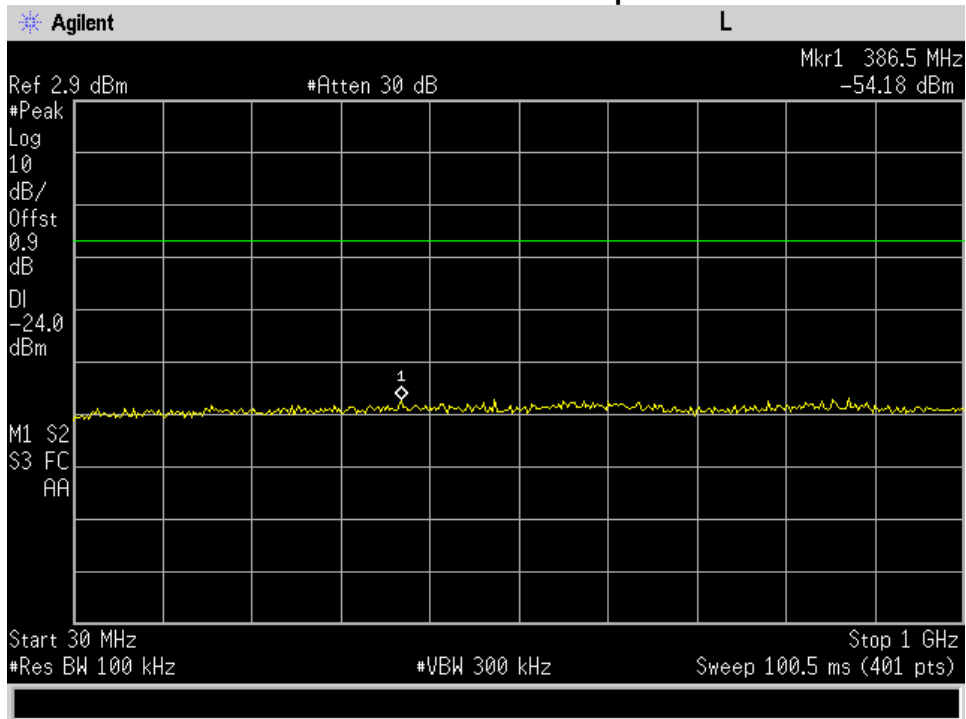

Annex B

Conducted Spurious

High Channel 1-26.5 GHz port 1

High Channel 1-26.5 GHz port 2

High Channel 30MHz-1GHz port 1

High Channel 30MHz-1GHz port 2

Low Channel 1-26.5 GHz port 1

Low Channel 1-26.5 GHz port 2

Low Channel 30MHz-1GHz port 1

Low Channel 30MHz-1GHz port 2

Mid Channel 1-26.5 GHz port 1

Mid Channel 1-26.5 GHz port 2

Mid Channel 30MHz-1GHz port 1

Mid Channel 30MHz-1GHz port 2