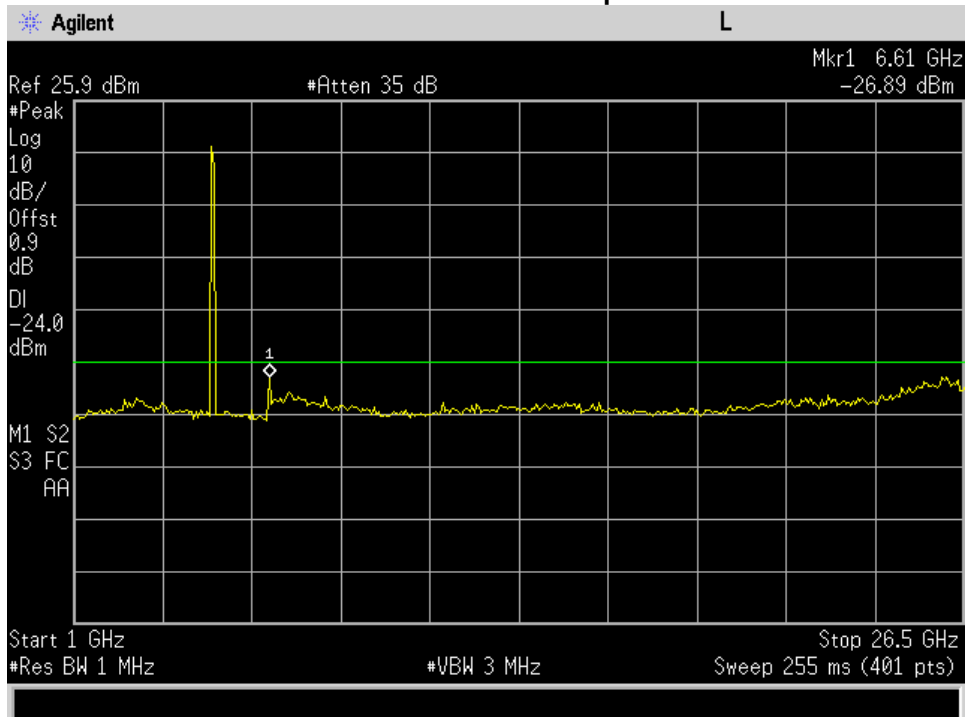

Annex B

Conducted Spurious

High Channel 1-26.5 GHz port 1

High Channel 1-26.5 GHz port 2

High Channel 30MHz-1GHz port 1

High Channel 30MHz-1GHz port 2

Low Channel 1-26.5 GHz port 1

Low Channel 1-26.5 GHz port 2

Low Channel 30MHz-1GHz port 1

Low Channel 30MHz-1GHz port 2

Mid Channel 1-26.5 GHz port 1

Mid Channel 1-26.5 GHz port 2

Mid Channel 30MHz-1GHz port 1

Mid Channel 30MHz-1GHz port 2