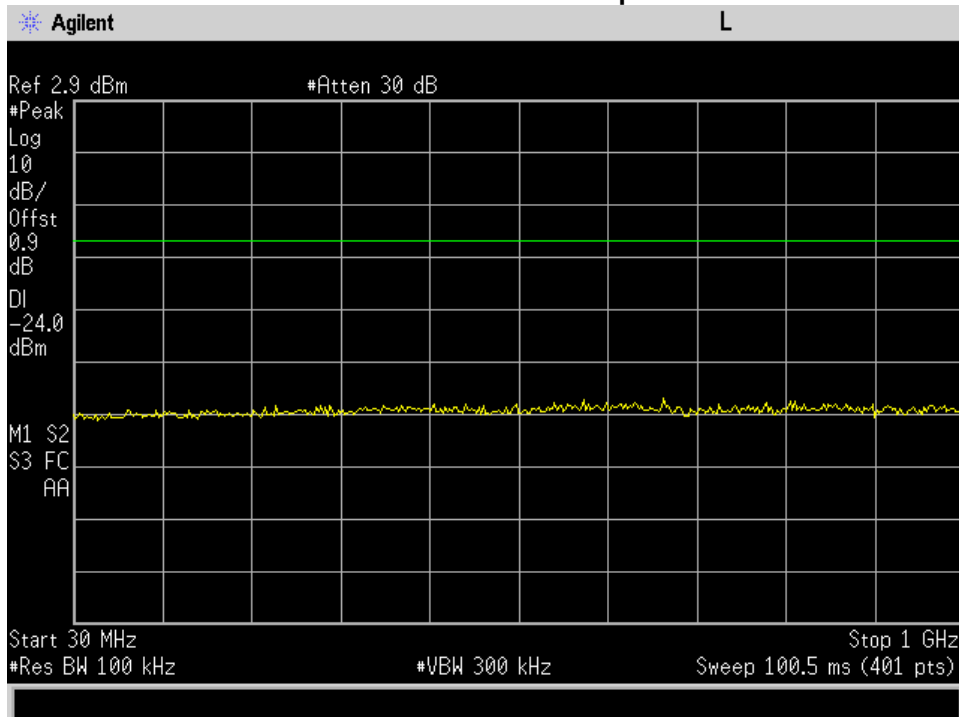

Annex B

Conducted Spurious

High Channel 1-26.5 GHz port 1

High Channel 1-26.5 GHz port 2

High Channel 30MHz-1GHz port 1

High Channel 30MHz-1GHz port 2

Low Channel 1-26.5 GHz port 1

Low Channel 1-26.5 GHz port 2

Low Channel 30MHz-1GHz port 1

Low Channel 30MHz-1GHz port 2

Mid Channel 1-26.5 GHz port 1

Mid Channel 1-26.5 GHz port 2

Mid Channel 30MHz-1GHz port 1

Mid Channel 30MHz-1GHz port 2