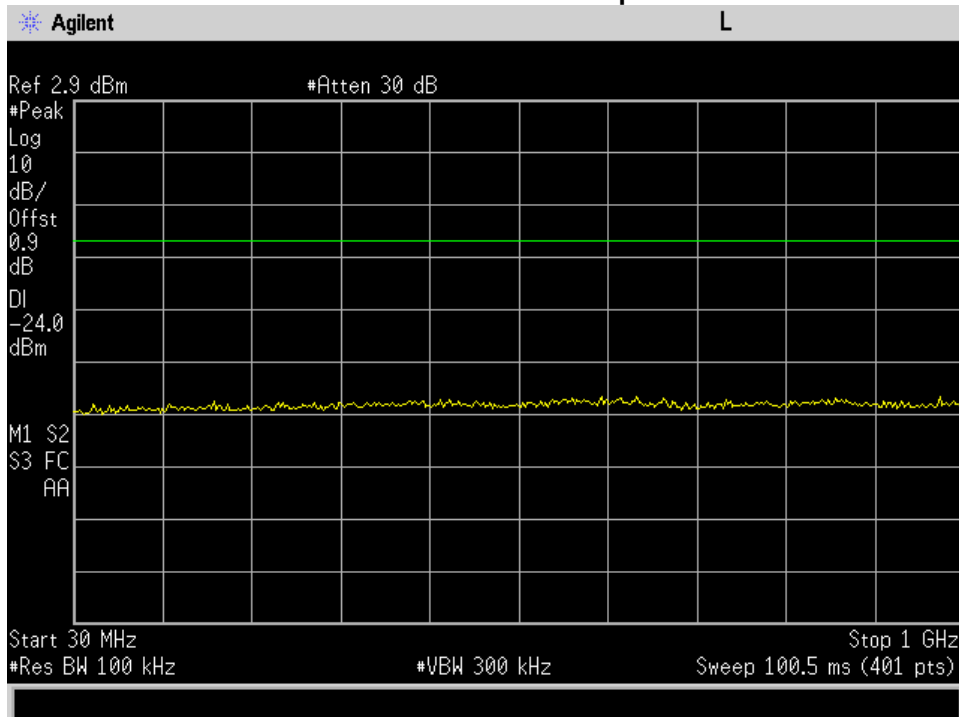

Annex B

Conducted Spurious

High Channel 1-26.5 GHz port 1

High Channel 1-26.5 GHz port 2

High Channel 30MHz-1GHz port 1

High Channel 30MHz-1GHz port 2

Low Channel 1-26.5 GHz port 1

Low Channel 1-26.5 GHz port 2

Low Channel 30MHz-1GHz port 1

Low Channel 30MHz-1GHz port 2

Mid Channel 1-26.5 GHz port 1

Mid Channel 1-26.5 GHz port 2

Mid Channel 30MHz-1GHz port 1

Mid Channel 30MHz-1GHz port 2