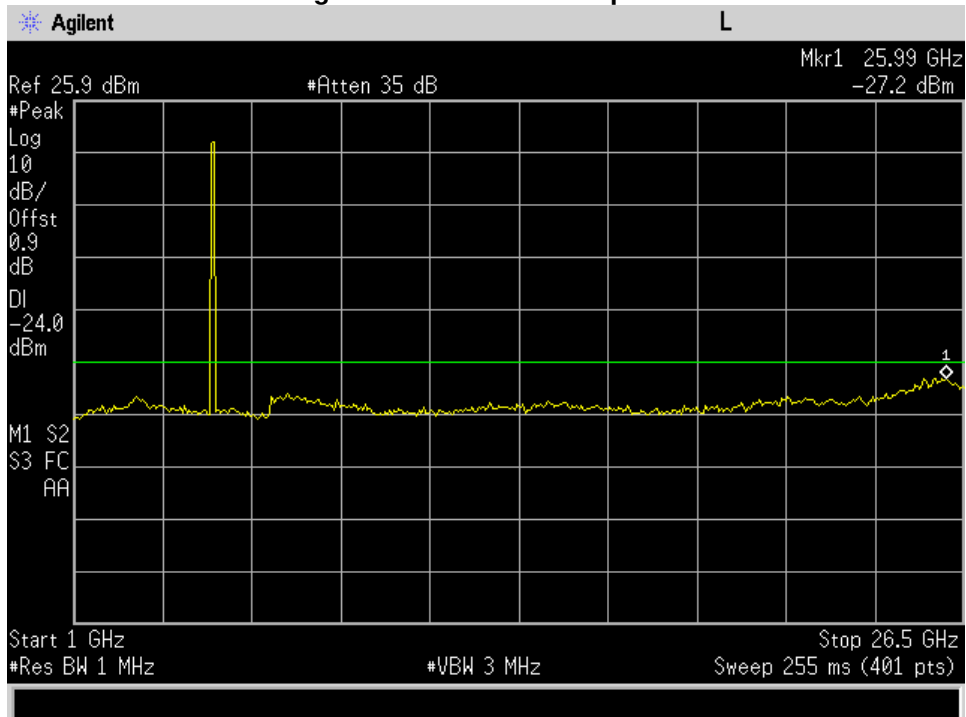

Annex B

Conducted Spurious

High Channel 1-26.5 GHz port 1

High Channel 1-26.5 GHz port 2

High Channel 30MHz-1GHz port 1

High Channel 30MHz-1GHz port 2

Low Channel 1-26.5 GHz port 1

Low Channel 1-26.5 GHz port 2

Low Channel 30MHz-1GHz port 1

Low Channel 30MHz-1GHz port 2

Mid Channel 1-26.5 GHz port 1

Mid Channel 1-26.5 GHz port 2

Mid Channel 30MHz-1GHz port 1

Mid Channel 30MHz-1GHz port 2