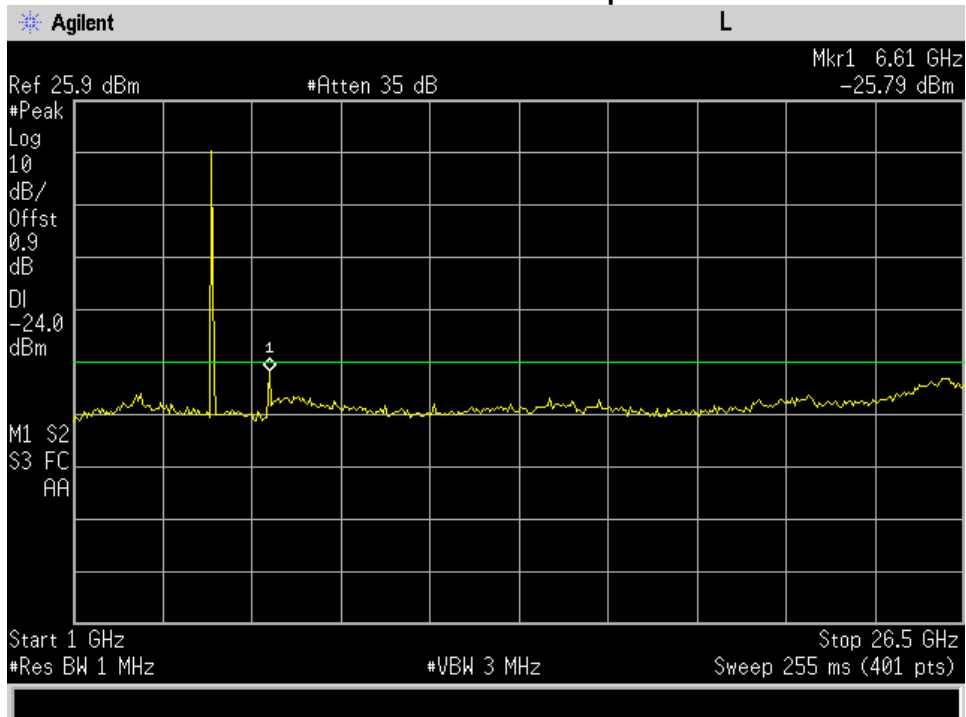

Annex B

Conducted Spurious

High Channel 1-26.5 GHz port 1

High Channel 1-26.5 GHz port 2

High Channel 30MHz-1GHz port 1

High Channel 30MHz-1GHz port 2

Low Channel 1-26.5 GHz port 1

Low Channel 1-26.5 GHz port 2

Low Channel 30MHz-1GHz port 1

Low Channel 30MHz-1GHz port 2

Mid Channel 1-26.5 GHz port 1

Mid Channel 1-26.5 GHz port 2

Mid Channel 30MHz-1GHz port 1

Mid Channel 30MHz-1GHz port 2