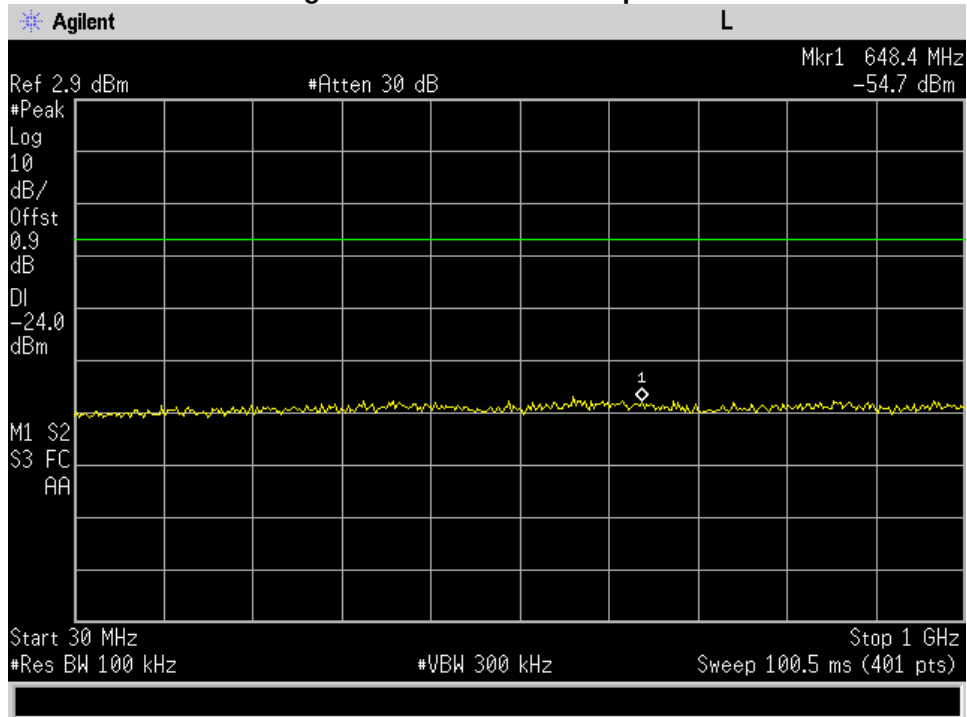

Annex B

Conducted Spurious

High Channel 1-26.5 GHz port 1

High Channel 1-26.5 GHz port 2

High Channel 30MHz-1GHz port 1

High Channel 30MHz-1GHz port 2

Low Channel 1-26.5 GHz port 1

Low Channel 1-26.5 GHz port 2

Low Channel 30MHz-1GHz port 1

Low Channel 30MHz-1GHz port 2

Mid Channel 1-26.5 GHz port 1

Mid Channel 1-26.5 GHz port 2

Mid Channel 30MHz-1GHz port 1

Mid Channel 30MHz-1GHz port 2