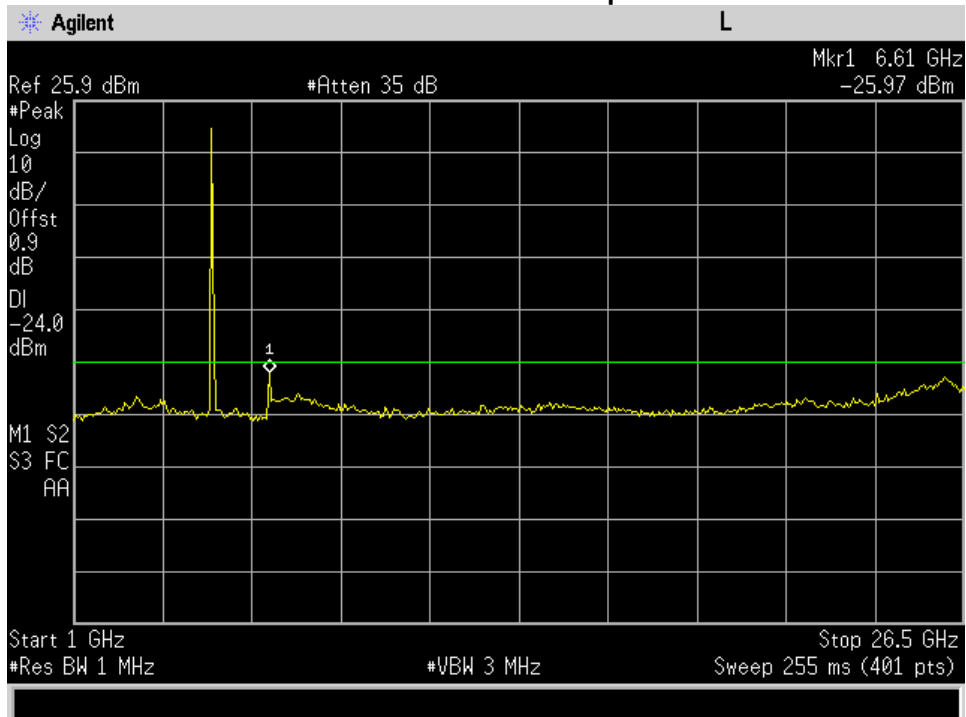

Annex B

Conducted Spurious

High Channel 1-26.5 GHz port 1

High Channel 1-26.5 GHz port 2

High Channel 30MHz-1GHz port 1

High Channel 30MHz-1GHz port 2

Low Channel 1-26.5 GHz port 1

Low Channel 1-26.5 GHz port 2

Low Channel 30MHz-1GHz port 1

Low Channel 30MHz-1GHz port 2

Mid Channel 1-26.5 GHz port 1

Mid Channel 1-26.5 GHz port 2

Mid Channel 30MHz-1GHz port 1

Mid Channel 30MHz-1GHz port 2