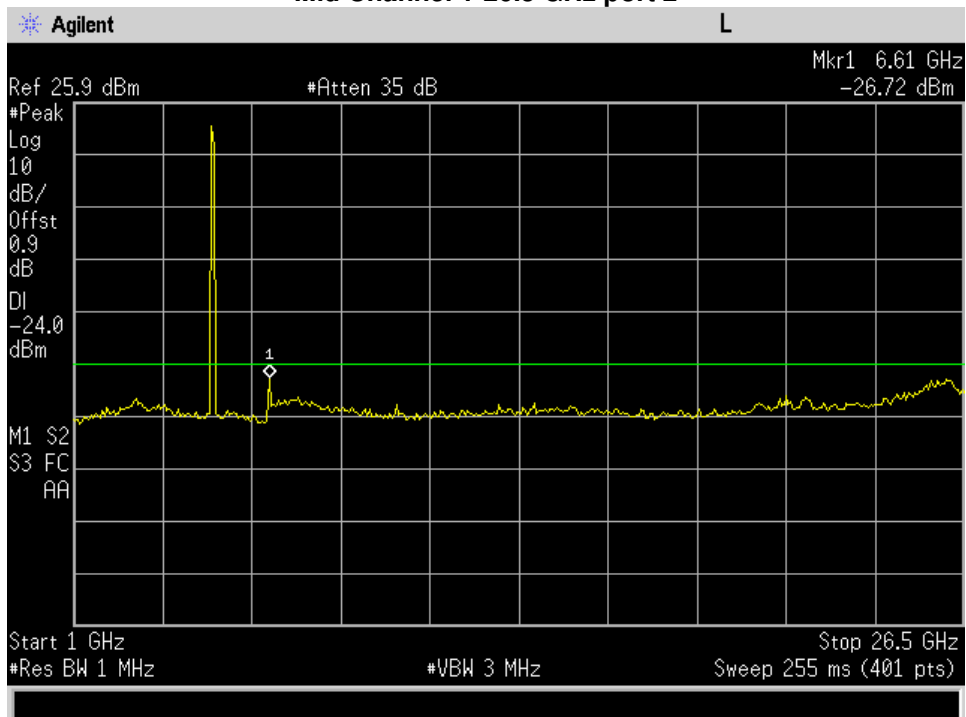

Annex B

Conducted Spurious

High Channel 1-26.5 GHz port 1

High Channel 1-26.5 GHz port 2

High Channel 30MHz-1GHz port 1

High Channel 30MHz-1GHz port 2

Low Channel 1-26.5 GHz port 1

Low Channel 1-26.5 GHz port 2

Low Channel 30MHz-1GHz port 1

Low Channel 30MHz-1GHz port 2

Mid Channel 1-26.5 GHz port 1

Mid Channel 1-26.5 GHz port 2

Mid Channel 30MHz-1GHz port 1

Mid Channel 30MHz-1GHz port 2