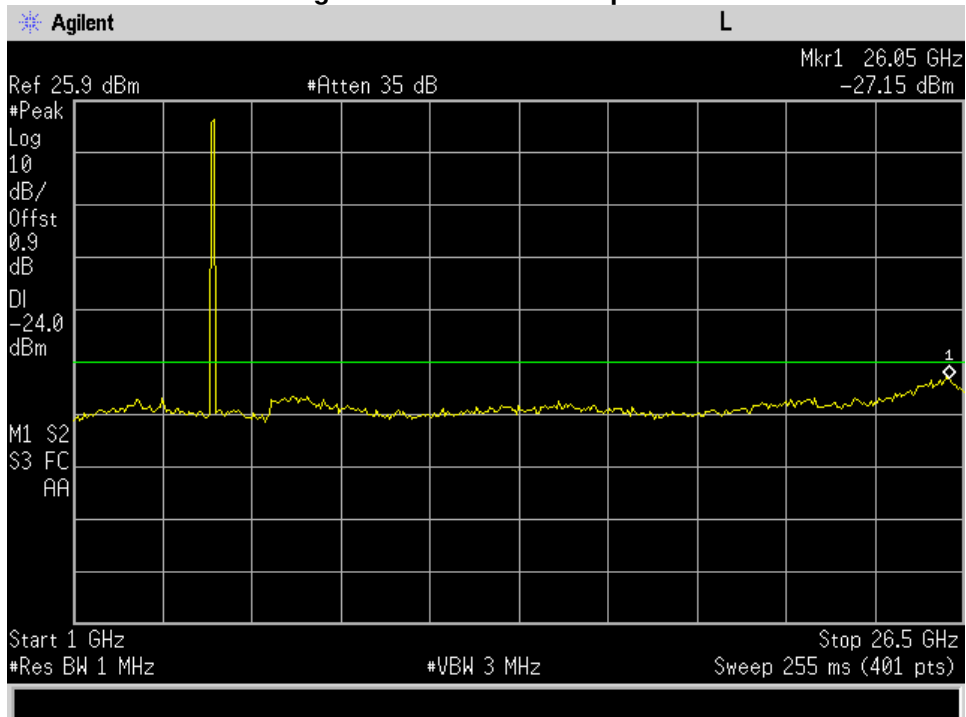

Annex B

Conducted Spurious

High Channel 1-26.5 GHz port 1

High Channel 1-26.5 GHz port 2

High Channel 30MHz-1GHz port 1

High Channel 30MHz-1GHz port 2

Low Channel 1-26.5 GHz port 1

Low Channel 1-26.5 GHz port 2

Low Channel 30MHz-1GHz port 1

Low Channel 30MHz-1GHz port 2

Mid Channel 1-26.5 GHz port 1

Mid Channel 1-26.5 GHz port 2

Mid Channel 30MHz-1GHz port 1

Mid Channel 30MHz-1GHz port 2