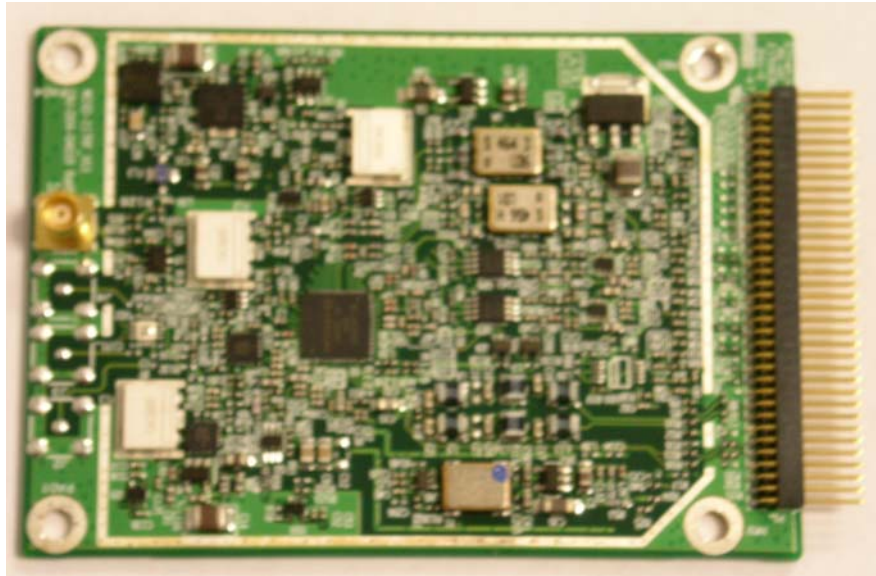

March 19, 2009

**PROX16 – Tsunami MP.16 3650 – Subscriber devices**

Proxim Wireless, Inc

Internal Photographs

FCC ID: HZB-MP163650S

**Picture 1: Subscriber Integrated Antenna – Assembly  
Model: 3650-S00-AM1**

**Picture 2: Subscriber – Assembly with Antenna Connector  
Model: 3650-S00-AM0**

**Picture 3: Subscriber – Component Side**

**Picture 4: Subscriber – Back Side**

**Picture 5: Radio – Component side**

**Picture 6: Radio – Back side**