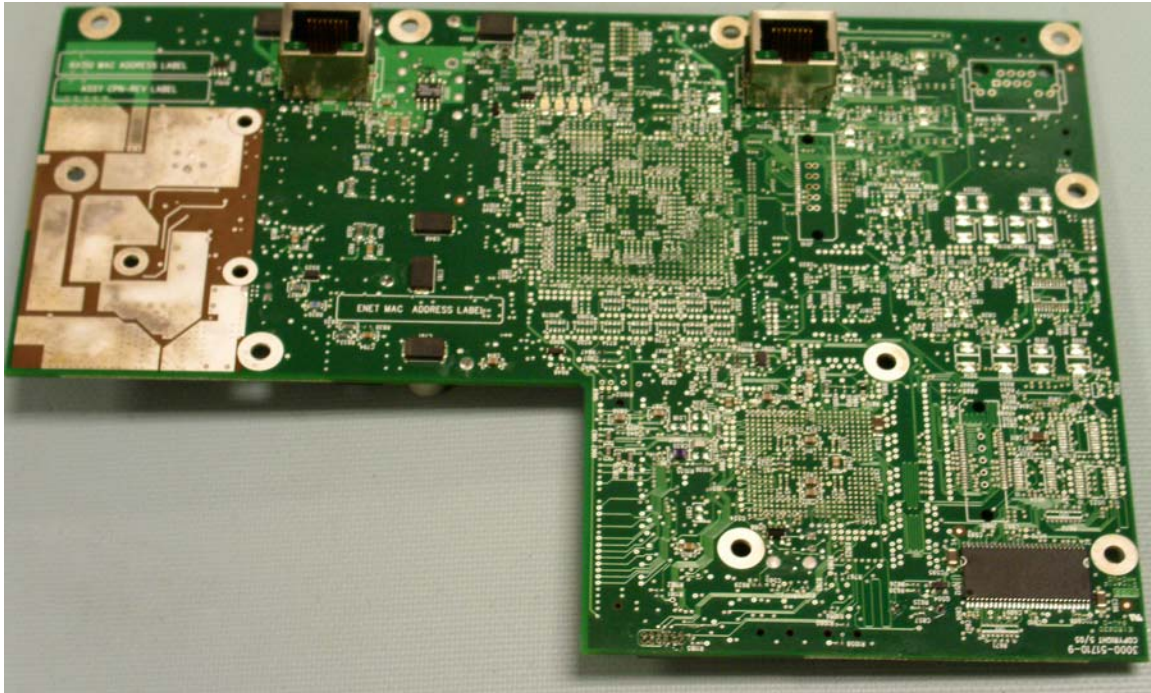

March 19, 2009

**PROX16 – Tsunami MP.16 3650 – Subscriber devices**

Proxim Wireless, Inc

Internal Photographs

FCC ID: HZB-MP163650S

**Picture 1: Subscriber Integrated Antenna – Assembly  
Model: 3650-S00-AM1**

**Picture 2: Subscriber – Assembly with Antenna Connector  
Model: 3650-S00-AM0**

**Picture 3: Subscriber – Component Side**

**Picture 4: Subscriber – Back Side**

**Picture 5: Radio – Component side**

**Picture 6: Radio – Back side**