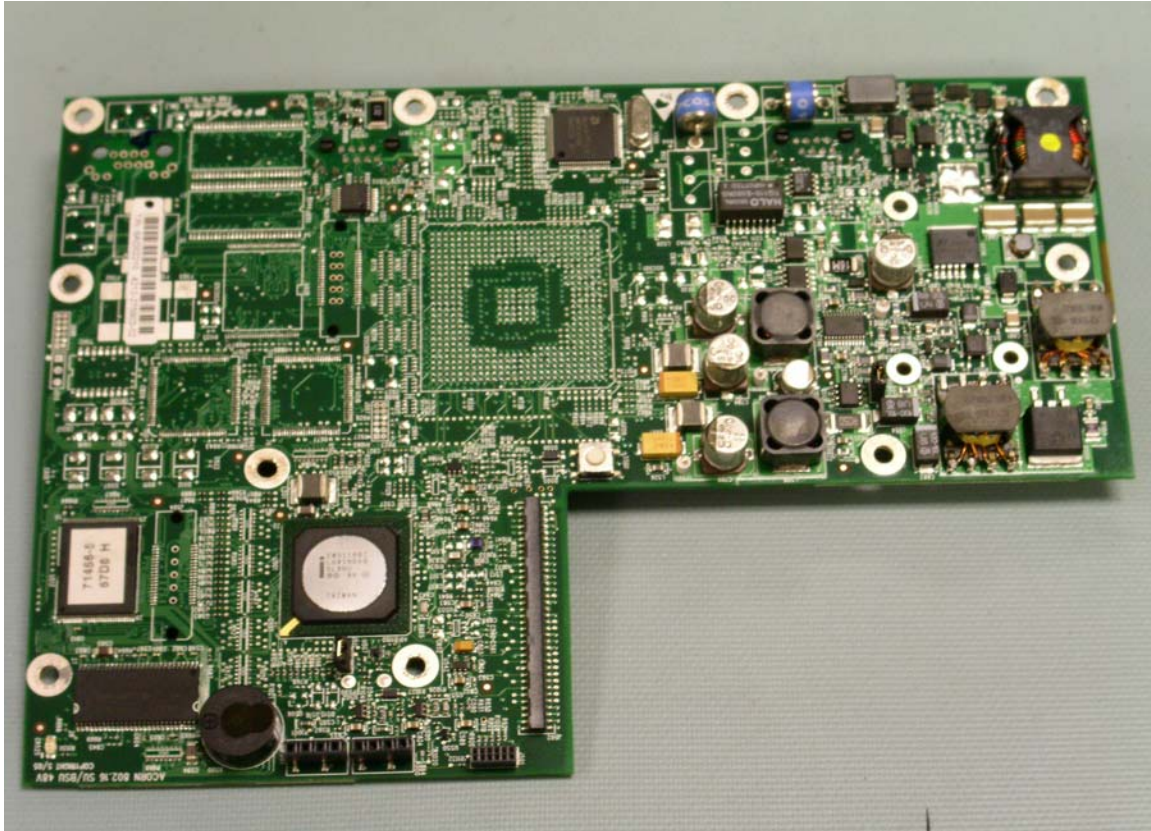

March 19, 2009

**PROX16 – Tsunami MP.16 3650 – Subscriber devices**

Proxim Wireless, Inc

Internal Photographs

FCC ID: HZB-MP163650S

**Picture 1: Subscriber Integrated Antenna – Assembly  
Model: 3650-S00-AM1**

**Picture 2: Subscriber – Assembly with Antenna Connector  
Model: 3650-S00-AM0**

**Picture 3: Subscriber – Component Side**

**Picture 4: Subscriber – Back Side**

**Picture 5: Radio – Component side**

**Picture 6: Radio – Back side**