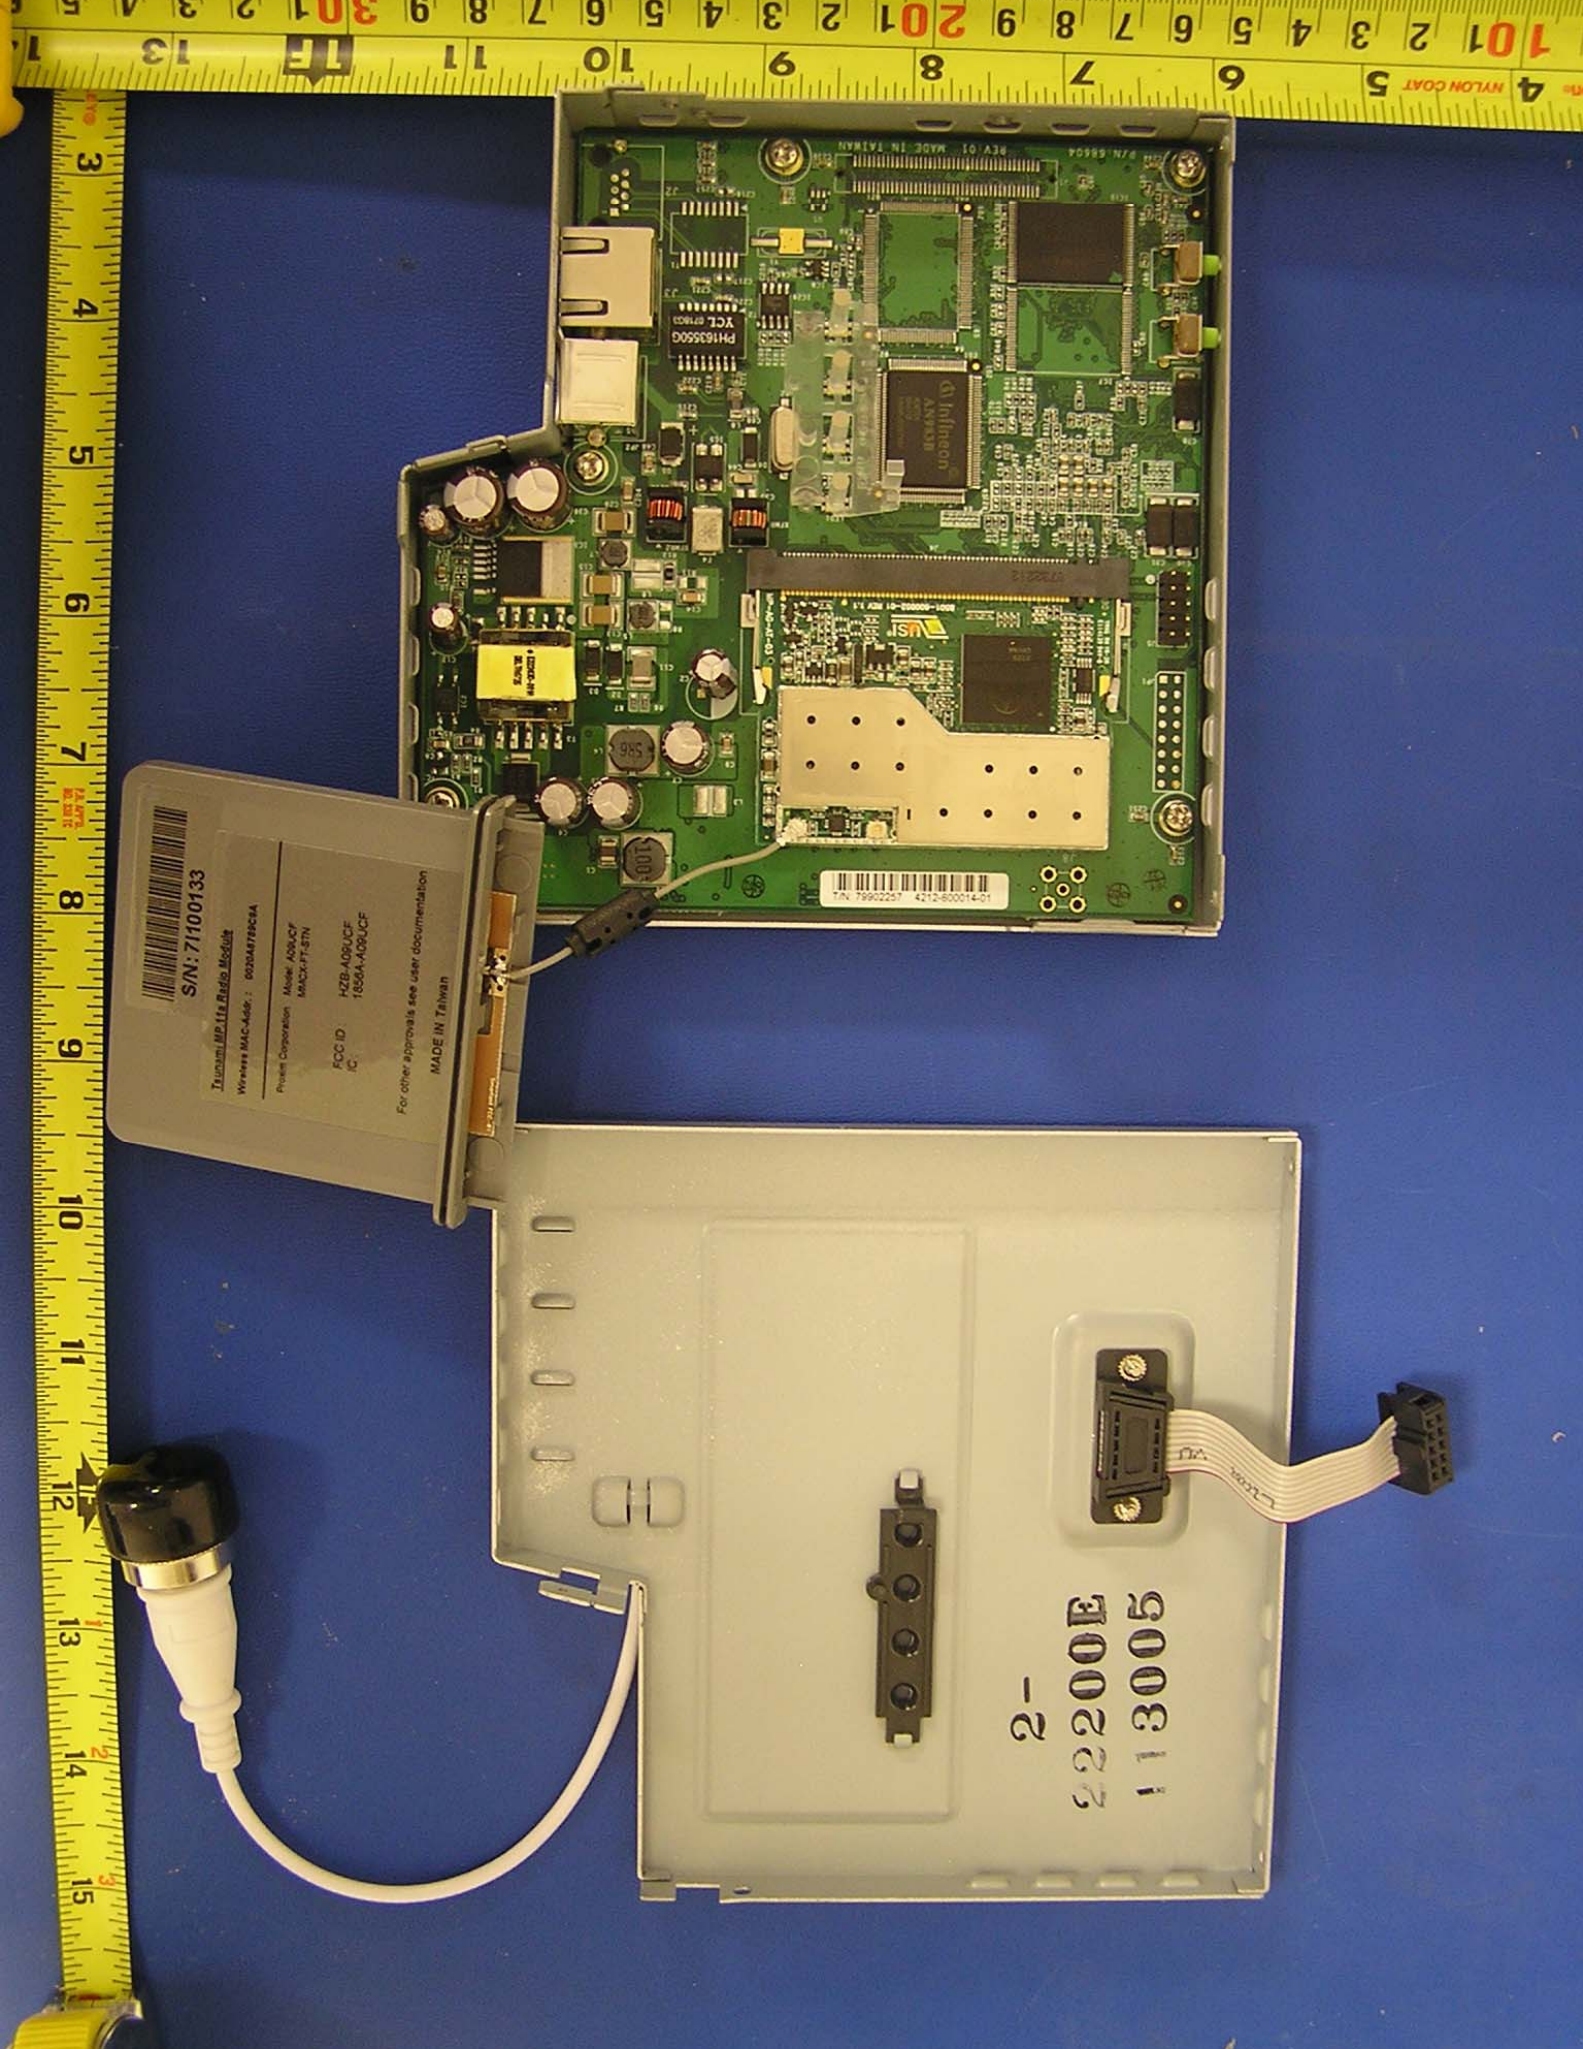

Proxim
www.proxim.com

①
|...|
↔
Ⓜ

Tsunami MP.11a

TPM11a Ethernet BSU
Serial MAC-Addr: 0020468866d4
Name: Corporate Mail Office
MAC: 47:83:11
FCC ID: 1428-A0000F
1428-A0000F
For other approvals see user documentation
MADE IN TAIWAN

E-E900-03-2111 (B)

Approved for use in air handling spaces.
(Installing in Plenum)

For approval details see user documentation

Input: 12V ---1.5A
Power over Ethernet 802.3af

CAUTION: For use with AC/DC adapters
specified for this product only

MADE IN Taiwan

RESET

RELOAD

SN: 07UT41700046

TN: 79902257

PN: 740591

 S/N: 71100133
 Incom MP 11x Radio Module
 Wireless MAC-Addr.: 8004M78C1A
 Prolink Corporation Model: A09UCF
 MKCX-PT-5TN
 FCC ID: HZB-A09UCF
 IC: 1856A-A09UCF
 For other approvals see user documentation
 MADE IN THAIWAI