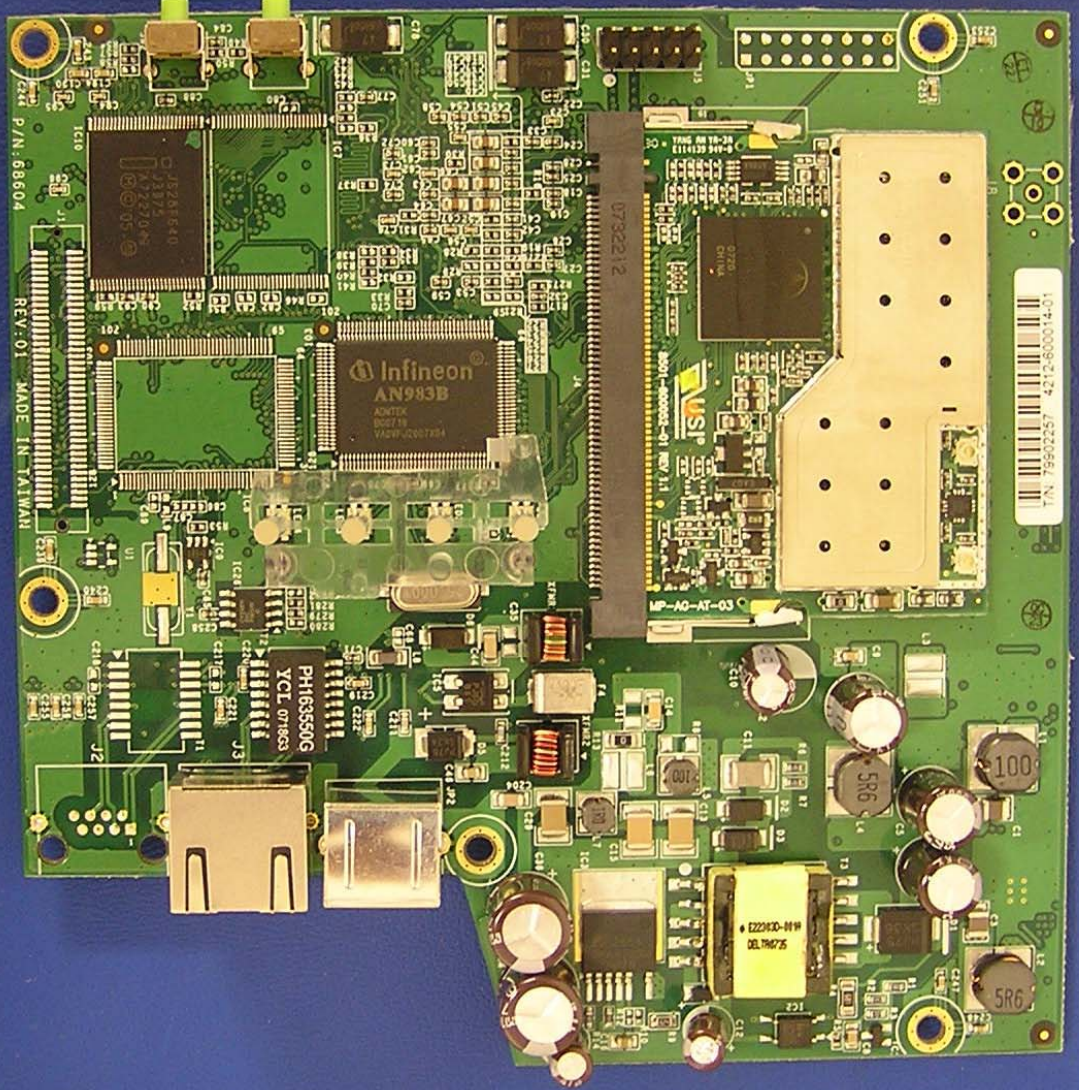

7N 79902257 4212-600014-01

P/N: 68604

REV: 01 MADE IN TAIWAN

P.R. APPRO. NO. 3331C