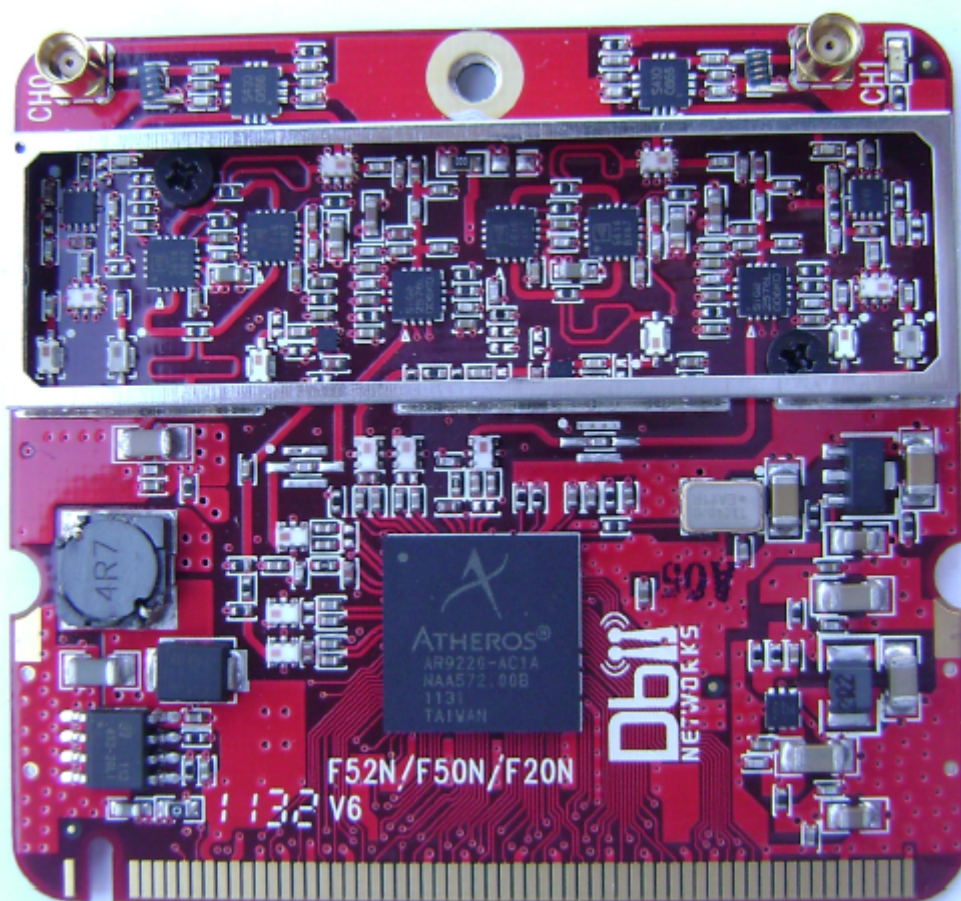

Photographs
Proxim Wireless

Top side of Radio Card with Shield removed

11DT34000058
0020A6D9DDC5 1134

These are current info

Will be replace at the factory with these info (added FCC ID and IC-ID to the current info)