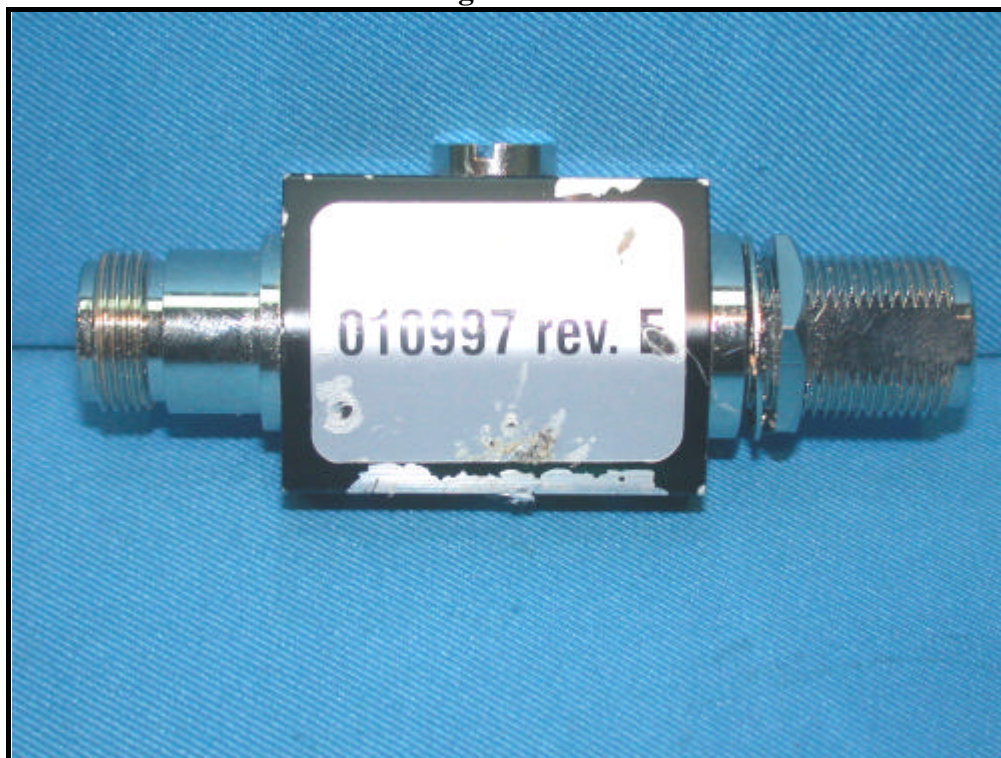

CONSTRUCTION PHOTOS OF EUT

Antenna Model: AOU24-OD-55-B

Antenna Model: AOU24-OD-0202

Surge arrester

20FT cable