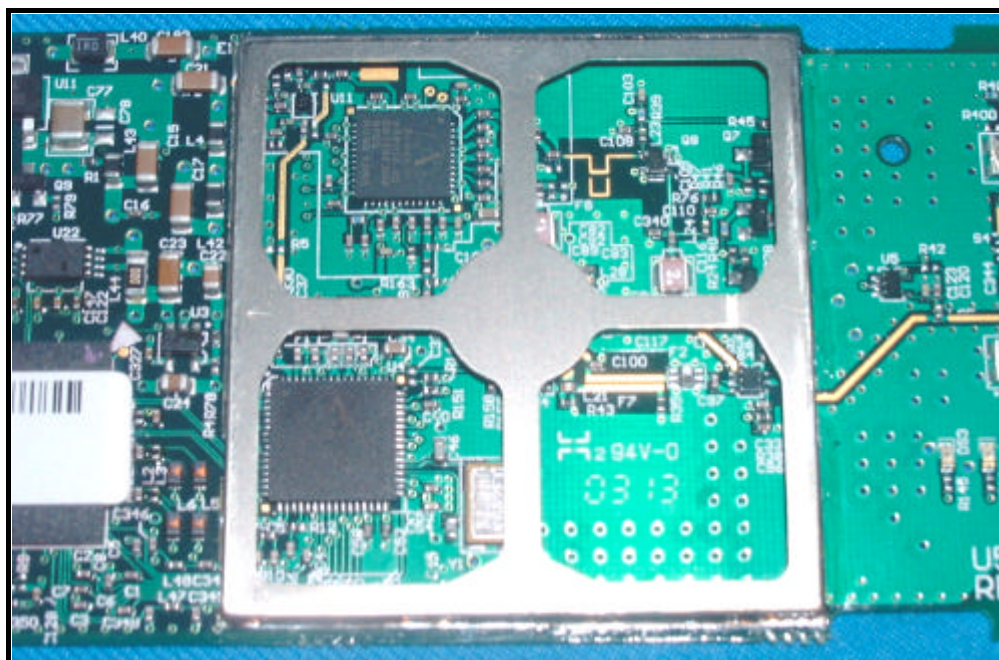

CONSTRUCTION PHOTOS OF EUT

Antenna Model: AOU24-OD-55-B

Antenna Model: AOU24-OD-0202

Surge arrester

20FT cable