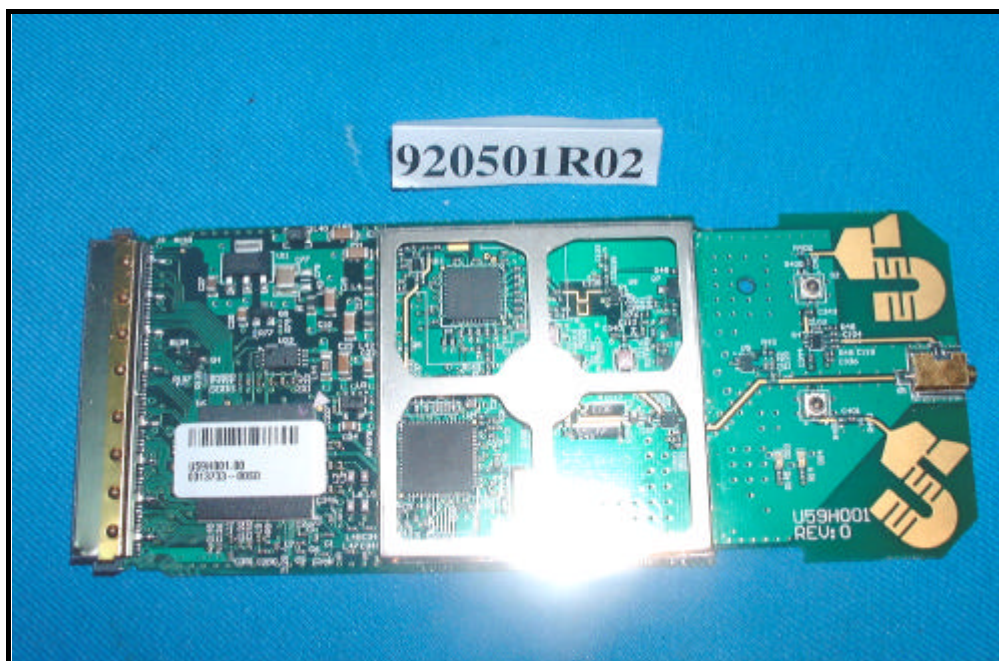

CONSTRUCTION PHOTOS OF EUT

Antenna Model: AOU24-OD-55-B

Antenna Model: AOU24-OD-0202

Surge arrester

20FT cable