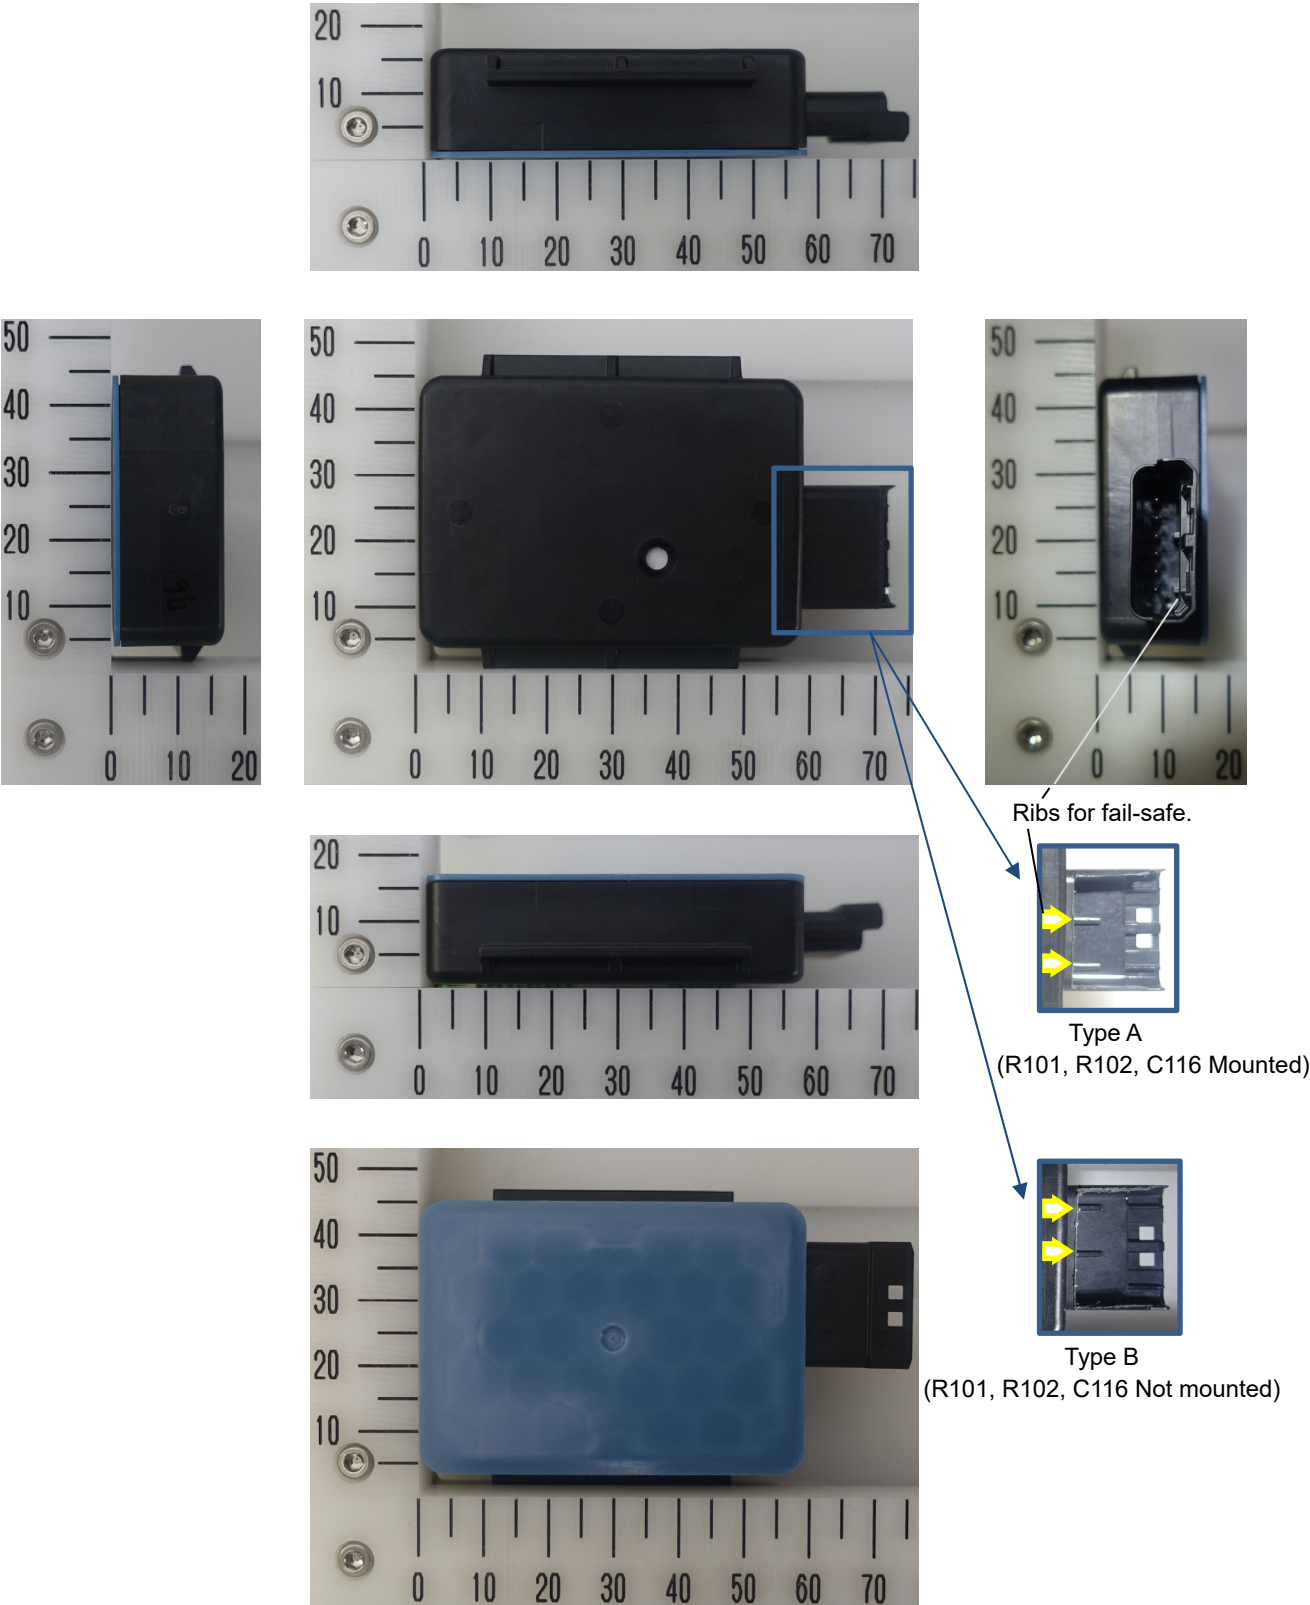

**DENSO CORPORATION**  
**UWB Reader (UWBR)**  
**Model: WAN00**

External Photos

Note:  
Type A and Type B have different positions of fail-safe ribs, but there is no influence on RF performance.