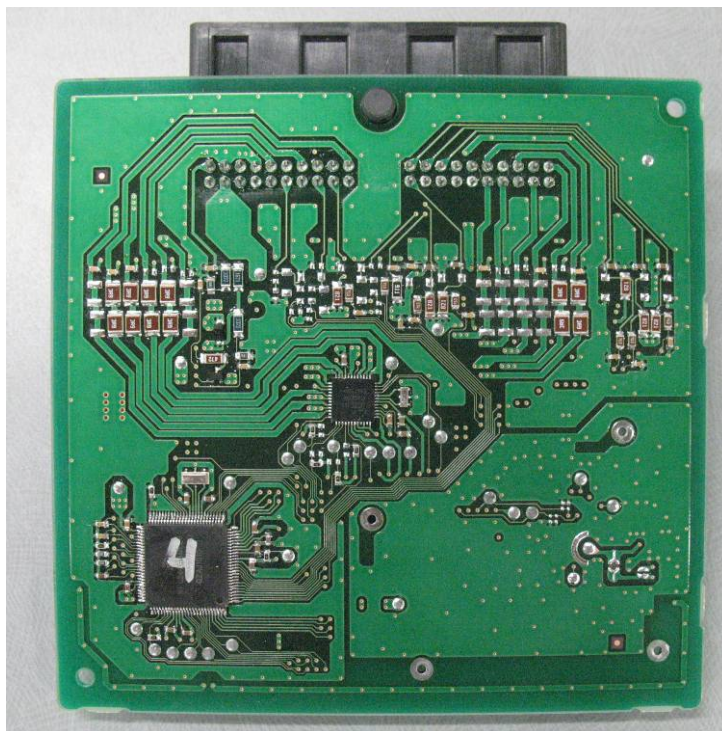

DENSO CORPORATION
Passive Entry Passive Start System (LF Transmitter)
FCC ID: HYQUPE01
IC Number: 1551A-UPE01

Internal Photos (UPE)

Component Side

Solder Side

DENSO CORPORATION
Passive Entry Passive Start System (LF Transmitter)
FCC ID: HYQUPE01
IC Number: 1551A-UPE01

Internal Photos (ANTENNA)