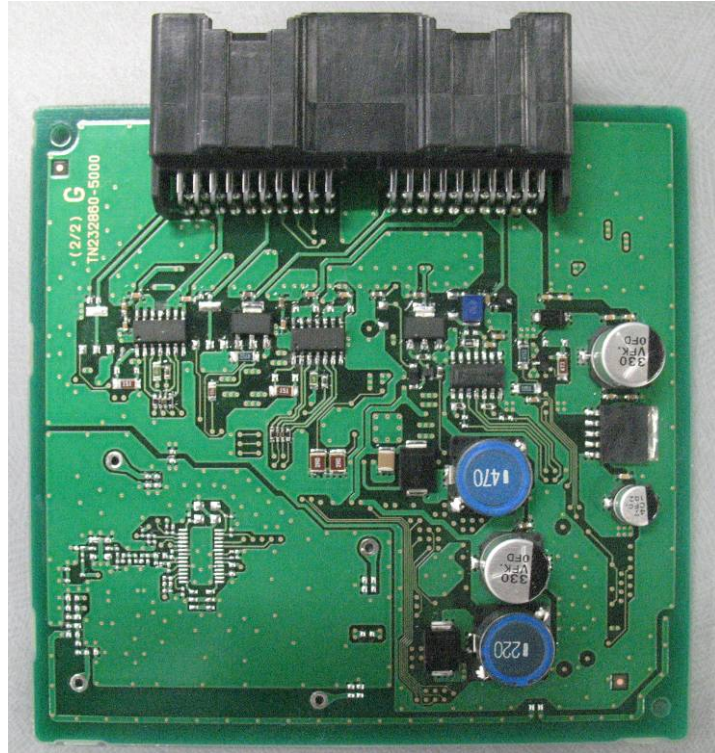

DENSO CORPORATION
Passive Entry Passive Start System (LF Transmitter)
FCC ID: HYQUPE01
IC Number: 1551A-UPE01

Internal Photos (UPE)

Component Side

Solder Side

DENSO CORPORATION
Passive Entry Passive Start System (LF Transmitter)
FCC ID: HYQUPE01
IC Number: 1551A-UPE01

Internal Photos (ANTENNA)