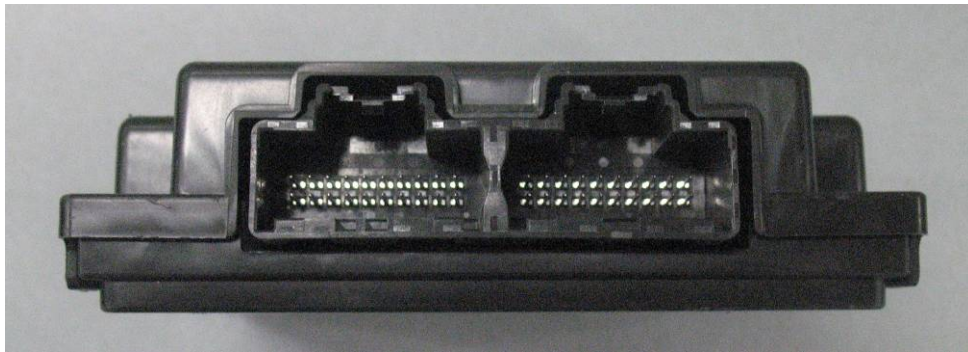

DENSO CORPORATION
Passive Entry Passive Start System (LF Transmitter)
FCC ID: HYQUPE01
IC Number: 1551A-UPE01

External Photos (UPE) 1/3

Front

NOTE

Other indications may be added.

Rear

DENSO CORPORATION
Passive Entry Passive Start System (LF Transmitter)
FCC ID: HYQUPE01
IC Number: 1551A-UPE01

External Photos (UPE) 2/3

Top

Bottom

DENSO CORPORATION
Passive Entry Passive Start System (LF Transmitter)
FCC ID: HYQUPE01
IC Number: 1551A-UPE01

External Photos (UPE) 3/3

Right

Left

DENSO CORPORATION
Passive Entry Passive Start System (LF Transmitter)
FCC ID: HYQUPE01
IC Number: 1551A-UPE01

External Photos (ANTENNA) 1/2

Front

Rear

DENSO CORPORATION
Passive Entry Passive Start System (LF Transmitter)
FCC ID: HYQUPE01
IC Number: 1551A-UPE01

External Photos (ANTENNA) 2/2

Top

Bottom

Right