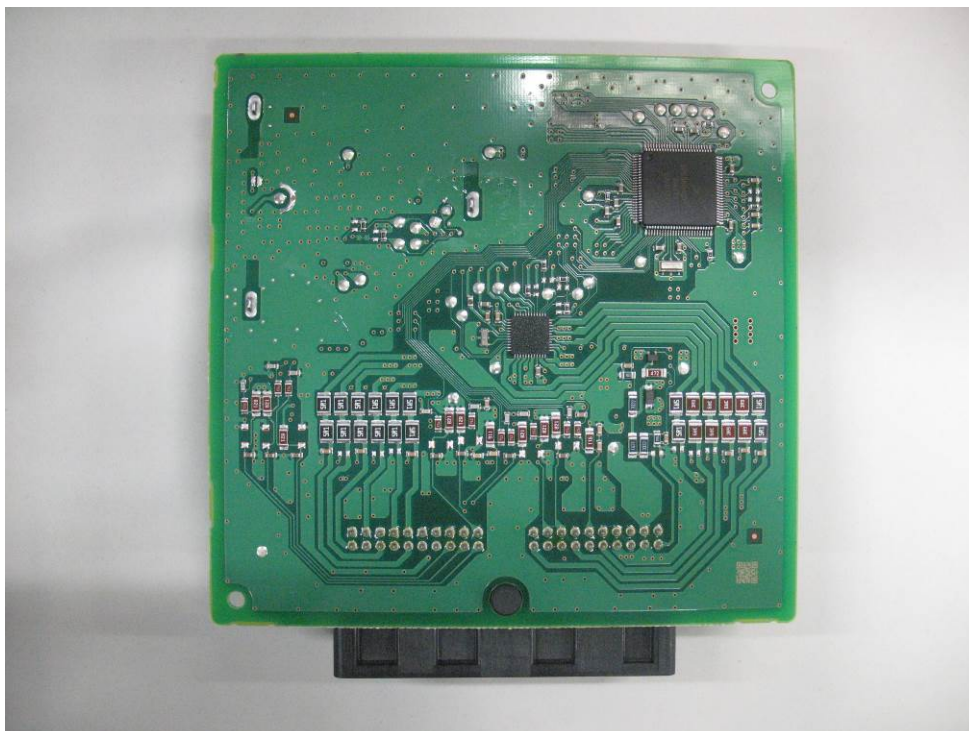

**DENSO CORPORATION**  
**Passive Entry Passive Start System (LF Transmitter)**  
**FCC ID: HYQU22B0**  
**IC Number: 1551A-U22B0**

Internal Photos (UPE)

Receiving antenna

**Component Side**

**Solder Side**