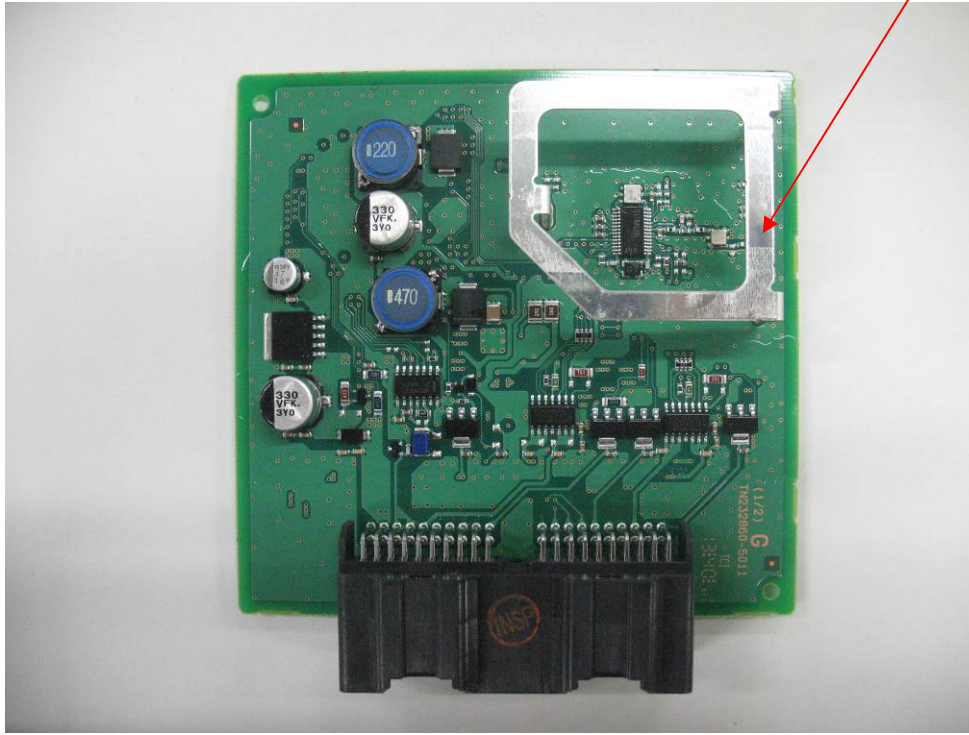

**DENSO CORPORATION**  
**Passive Entry Passive Start System (LF Transmitter)**  
**FCC ID: HYQU22B0**  
**IC Number: 1551A-U22B0**

Internal Photos (UPE)

Receiving antenna

**Component Side**

**Solder Side**