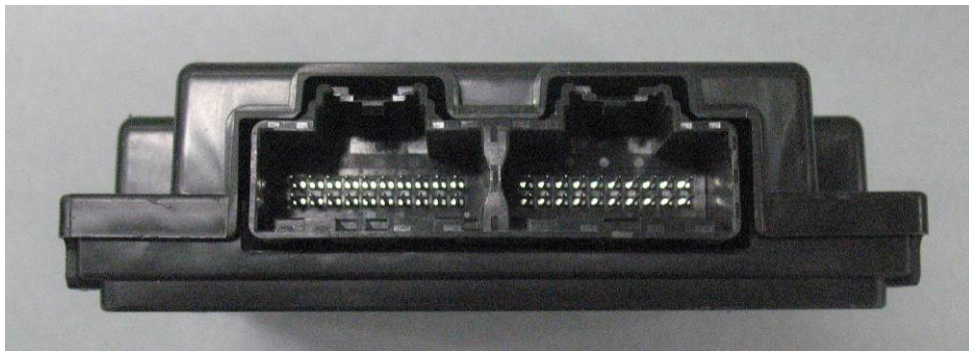

DENSO CORPORATION
Passive Entry Passive Start System (LF Transmitter)
FCC ID: HYQU22B0
IC Number: 1551A-U22B0

External Photos (UPE) 1/3

Front

Note:

Other indication may be added.

Rear

DENSO CORPORATION
Passive Entry Passive Start System (LF Transmitter)
FCC ID: HYQU22B0
IC Number: 1551A-U22B0

External Photos (UPE) 2/3

Top

Bottom

DENSO CORPORATION
Passive Entry Passive Start System (LF Transmitter)
FCC ID: HYQU22B0
IC Number: 1551A-U22B0

External Photos (UPE) 3/3

Right

Left