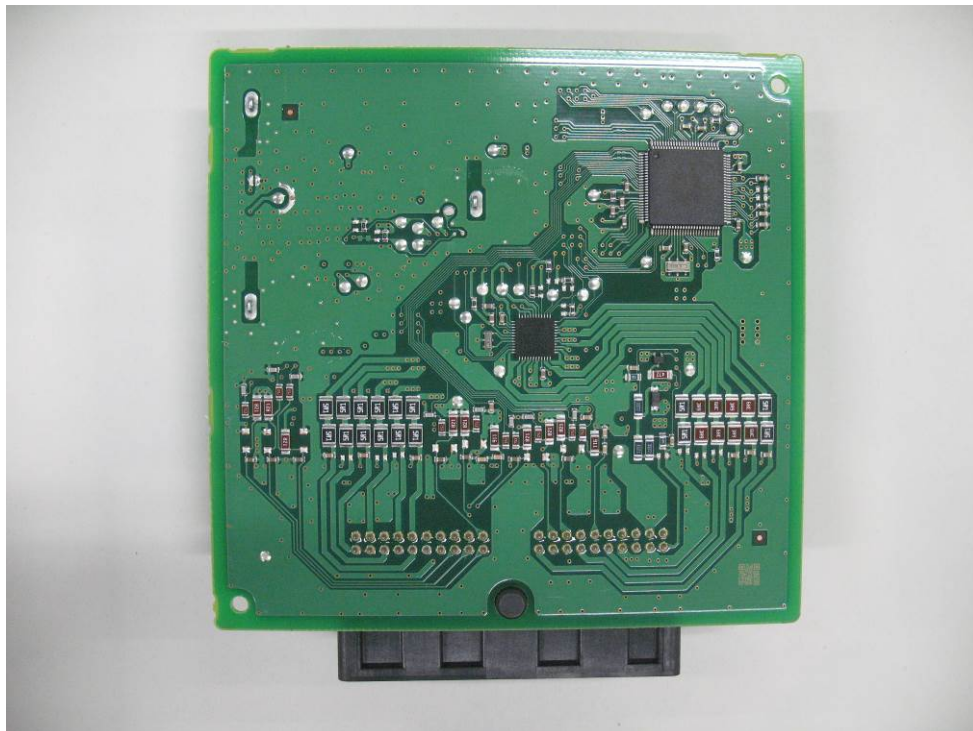

DENSO CORPORATION
Passive Entry Passive Start System (LF Transmitter)
FCC ID: HYQU21B0
IC Number: 1551A-U21B0

Internal Photos (UPE)

Receiving antenna

Component Side

Solder Side