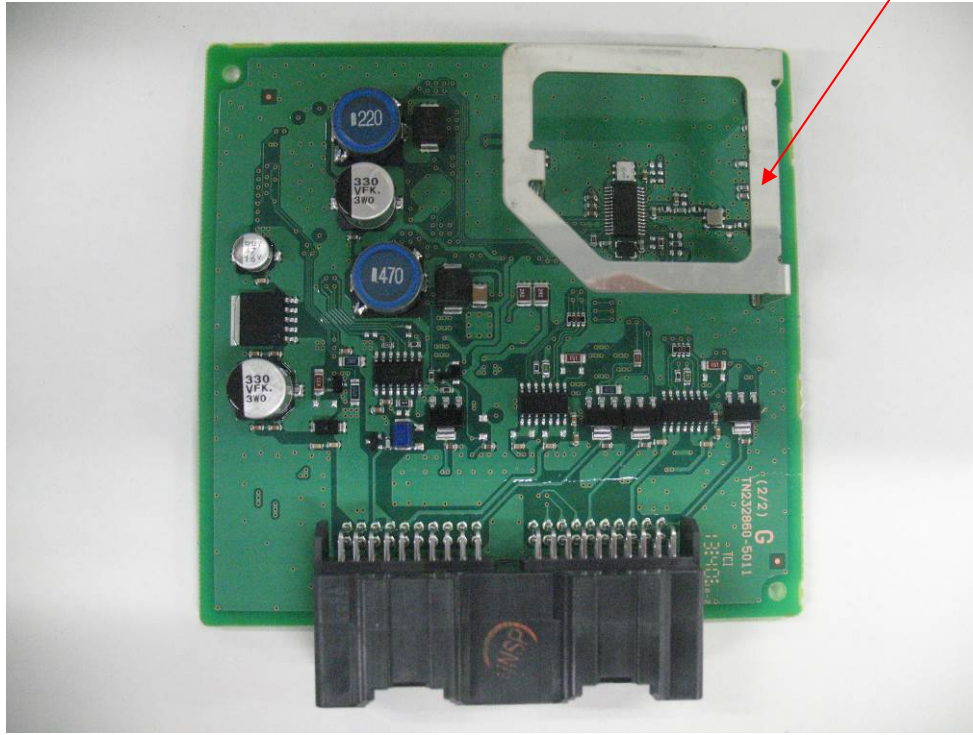

DENSO CORPORATION
Passive Entry Passive Start System (LF Transmitter)
FCC ID: HYQU21B0
IC Number: 1551A-U21B0

Internal Photos (UPE)

Receiving antenna

Component Side

Solder Side