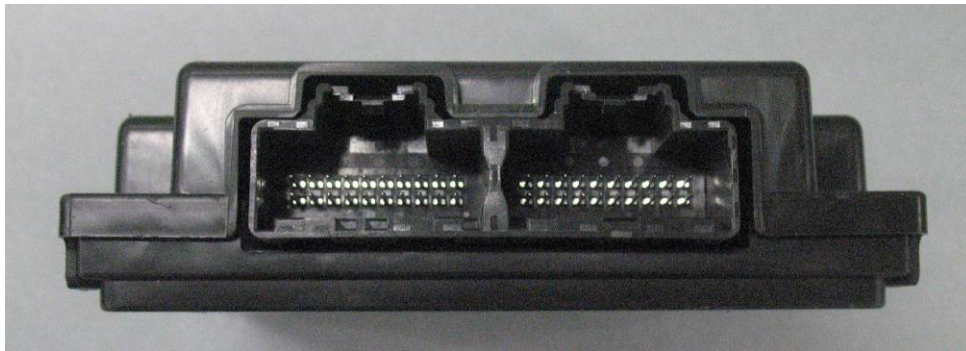

DENSO CORPORATION
Passive Entry Passive Start System (LF Transmitter)
FCC ID: HYQU21B0
IC Number: 1551A-U21B0

External Photos (UPE) 1/3

Front

Note:

Other indication may be added.

Rear

DENSO CORPORATION
Passive Entry Passive Start System (LF Transmitter)
FCC ID: HYQU21B0
IC Number: 1551A-U21B0

External Photos (UPE) 2/3

Top

Bottom

DENSO CORPORATION
Passive Entry Passive Start System (LF Transmitter)
FCC ID: HYQU21B0
IC Number: 1551A-U21B0

External Photos (UPE) 3/3

Right

Left