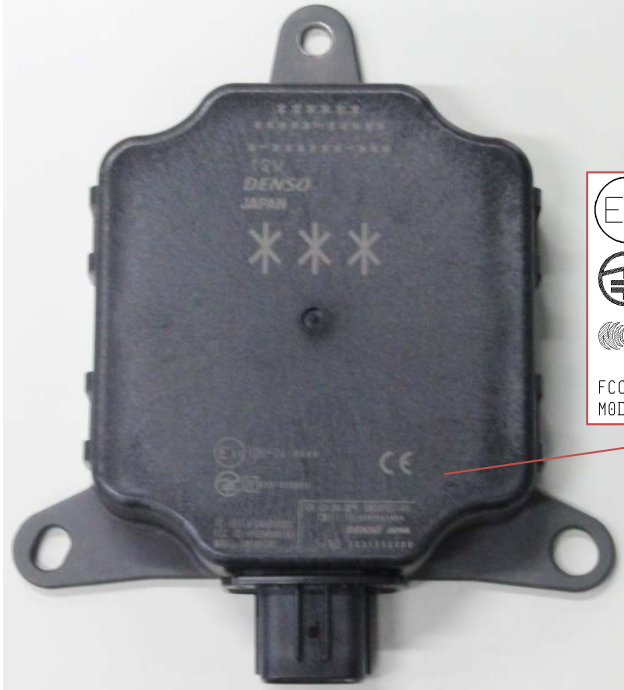

DENSO CORPORATION  
Blind Spot Monitor Sensor  
FCC ID: HYQDNSRR001

External Photos 1/2

Front

Rear

**DENSO CORPORATION**  
**Blind Spot Monitor Sensor**  
**FCC ID: HYQDNSRR001**

External Photos 2/2

**Top**

**Bottom**

**Right**

**Left**