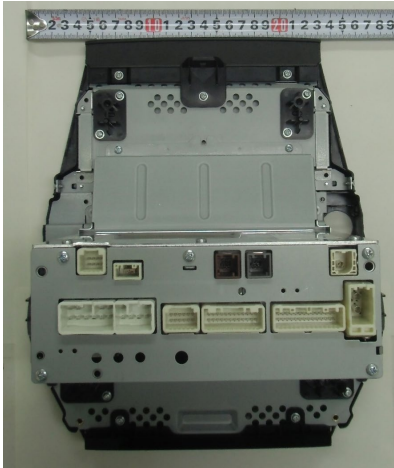

DENSO CORPORATION  
Navigation ECU  
FCC ID: HYQDNNS134

External Photos 1/2

External Photos 2/2

ASSEMBLY Bluetooth Antenna position is shown with a red frame border.

Front View

Bluetooth Antenna