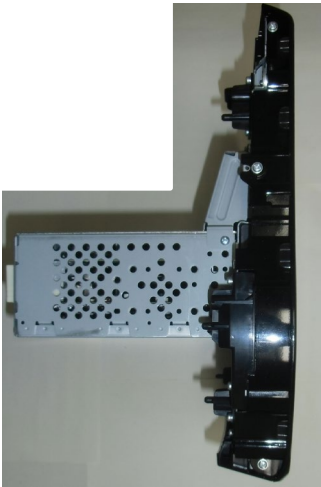

DENSO CORPORATION  
Navigation ECU  
FCC ID: HYQDNNS134

External Photos 1/2

External Photos 2/2

ASSEMBLY Bluetooth Antenna position is shown with a red frame border.

Front View

Bluetooth Antenna