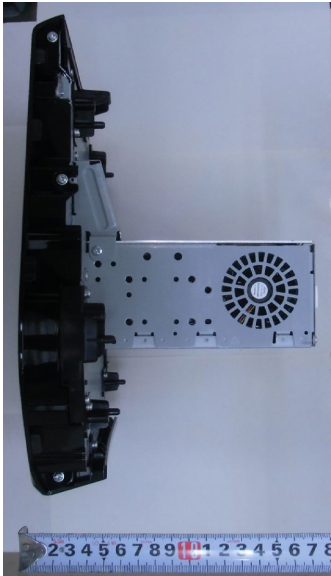

DENSO CORPORATION  
Navigation ECU  
FCC ID: HYQDNNS134

External Photos 1/2

External Photos 2/2

ASSEMBLY Bluetooth Antenna position is shown with a red frame border.

Front View

Bluetooth Antenna