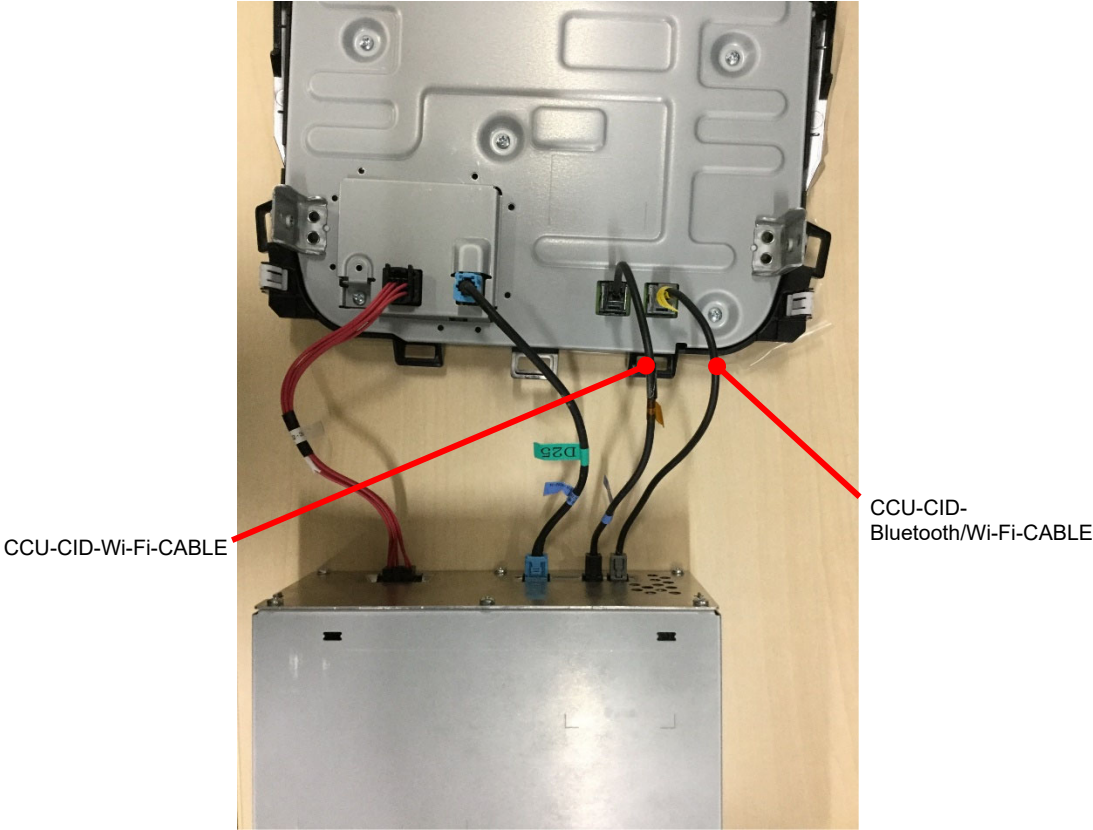

**DENSO CORPORATION**  
**Cockpit Control Unit**  
**Model: DNNS124**

**External Photos 1/3**

**DENSO CORPORATION**  
**Cockpit Control Unit**  
**Model: DNNS124**

**External Photos 2/3**

CID (Center Information Display) has two antenna, Bluetooth/Wi-Fi antenna and Wi-Fi antenna. They are connected to CCU (Cockpit Control Unit).

Assembly Antennas position shown with red circle.

**Front**

**Back**

**Connection part of the CCU and CID**