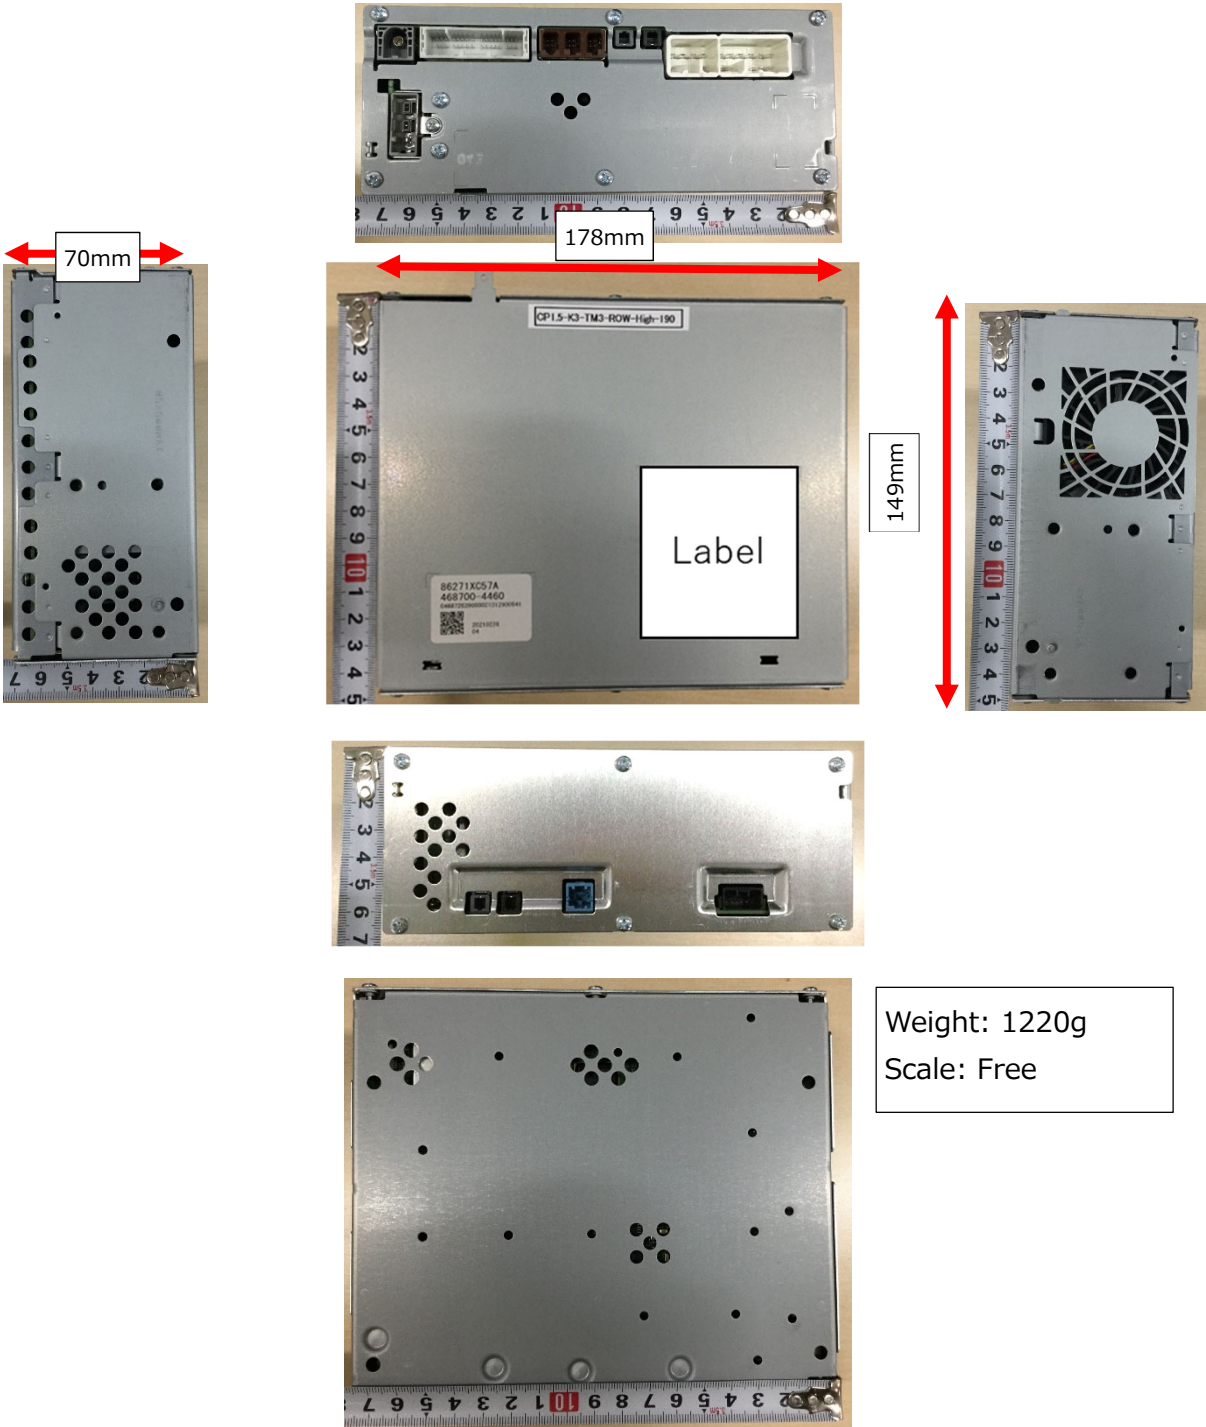

**DENSO CORPORATION**  
**Cockpit Control Unit**  
**Model: DNNS124**

**External Photos 1/3**

**DENSO CORPORATION**  
**Cockpit Control Unit**  
**Model: DNNS124**

**External Photos 2/3**

CID (Center Information Display) has two antenna, Bluetooth/Wi-Fi antenna and Wi-Fi antenna. They are connected to CCU (Cockpit Control Unit).

Assembly Antennas position shown with red circle.

**Front**

**Back**

**Connection part of the CCU and CID**