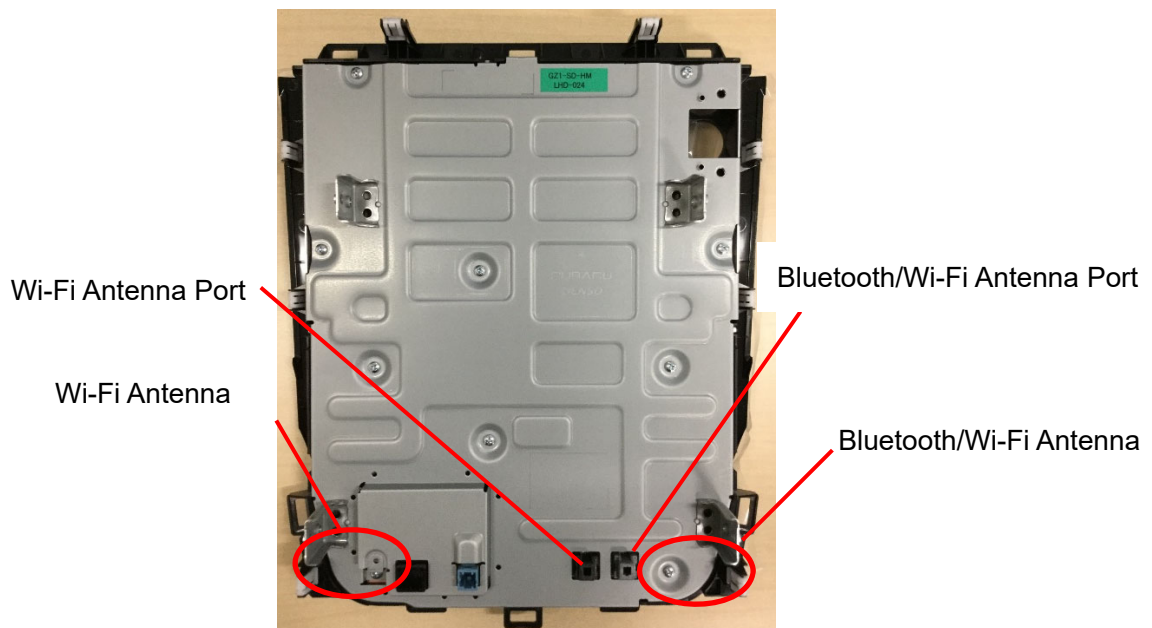

**DENSO CORPORATION**  
**Cockpit Control Unit**  
**Model: DNNS124**

**External Photos 1/3**

**DENSO CORPORATION**  
**Cockpit Control Unit**  
**Model: DNNS124**

**External Photos 2/3**

CID (Center Information Display) has two antenna, Bluetooth/Wi-Fi antenna and Wi-Fi antenna. They are connected to CCU (Cockpit Control Unit).

Assembly Antennas position shown with red circle.

**Front**

**Back**

**Connection part of the CCU and CID**