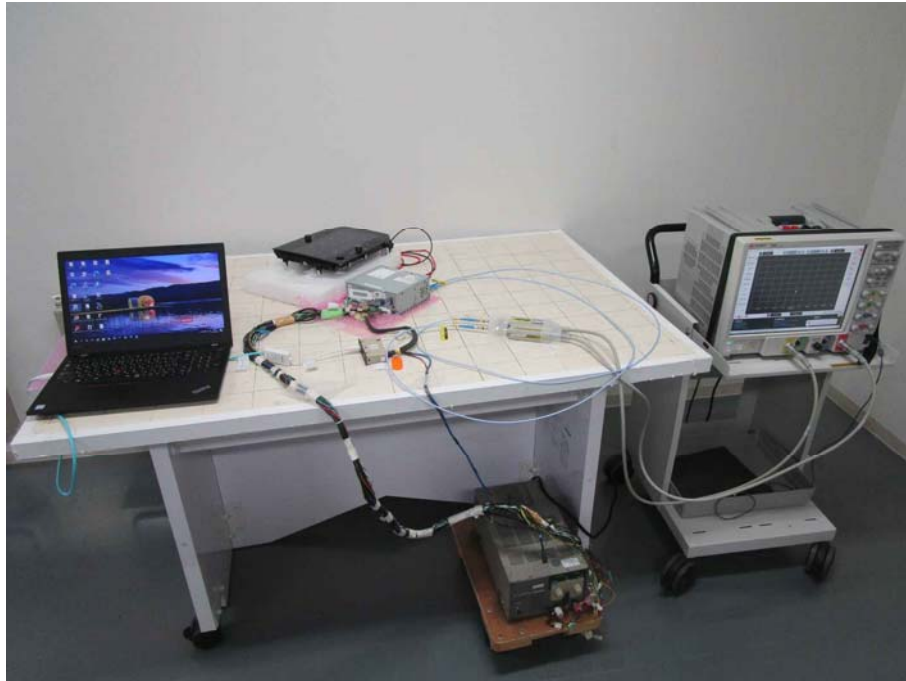

APPENDIX 3: Photographs of test setup

Radiated Spurious Emission (Test model number: DNNS122)

Front

Rear (below 1 GHz)

Rear (above 1 GHz)

Radiated Spurious Emission
(Test model number: DNNS124)

Front

Rear (below 1 GHz)

Rear (above 1 GHz)

Antenna Terminal Conducted Tests
(Test model number: DNNS122)

Photo 1

Photo 2

Antenna Terminal Conducted Tests
(Test model number: DNNS124)

Photo 1

Photo 2

End of Report