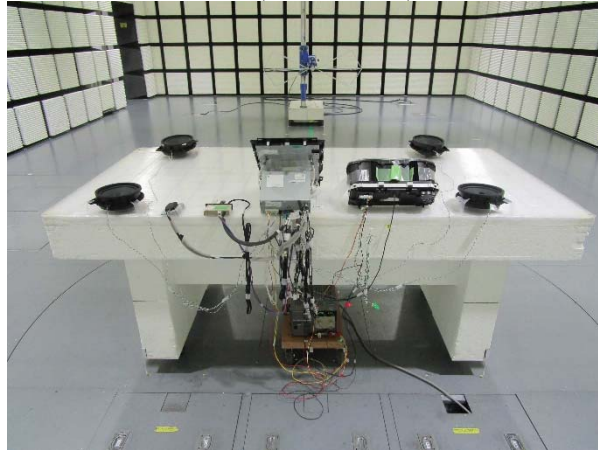

APPENDIX 3: Photographs of test setup

Radiated Spurious Emission (Test model number: DNNS122)

Front

Rear (below 1 GHz)

Rear (above 1 GHz)

Radiated Spurious Emission
(Test model number: DNNS124)

Front

Rear (below 1 GHz)

Rear (above 1 GHz)

Antenna Terminal Conducted Tests
(Test model number: DNNS122)

Photo 1

Photo 2

Antenna Terminal Conducted Tests
(Test model number: DNNS124)

Photo 1

Photo 2

End of Report