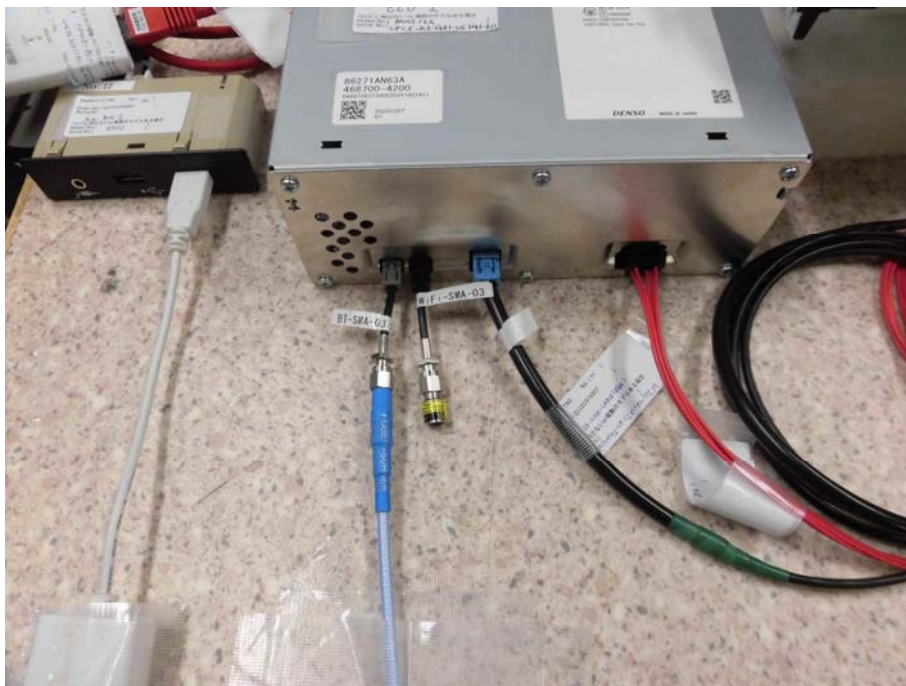

APPENDIX 3: Photographs of test setup

Radiated Spurious Emission (Test model number: DNNS122)

Front

Rear (below 1 GHz)

Rear (above 1 GHz)

Radiated Spurious Emission
(Test model number: DNNS124)

Front

Rear (below 1 GHz)

Rear (above 1 GHz)

Antenna Terminal Conducted Tests
(Test model number: DNNS122)

Photo 1

Photo 2

Antenna Terminal Conducted Tests
(Test model number: DNNS124)

Photo 1

Photo 2

End of Report