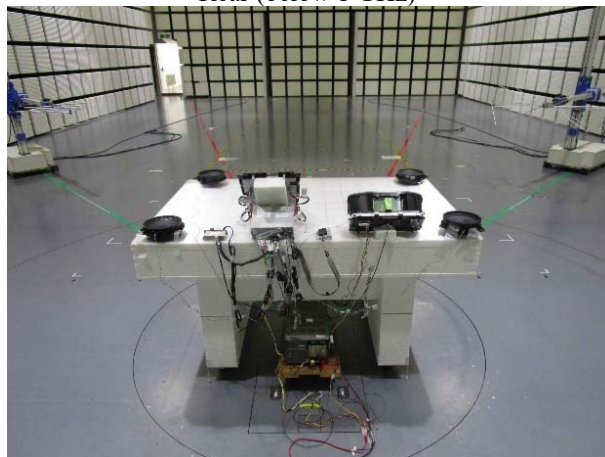

APPENDIX 3: Photographs of test setup

Radiated Spurious Emission (Test model number: DNNS122)

Front

Rear (below 1 GHz)

Rear (above 1 GHz)

Radiated Spurious Emission
(Test model number: DNNS124)

Front

Rear (below 1 GHz)

Rear (above 1 GHz)

Antenna Terminal Conducted Tests
(Test model number: DNNS122)

Photo 1

Photo 2

Antenna Terminal Conducted Tests
(Test model number: DNNS124)

Photo 1

Photo 2

End of Report