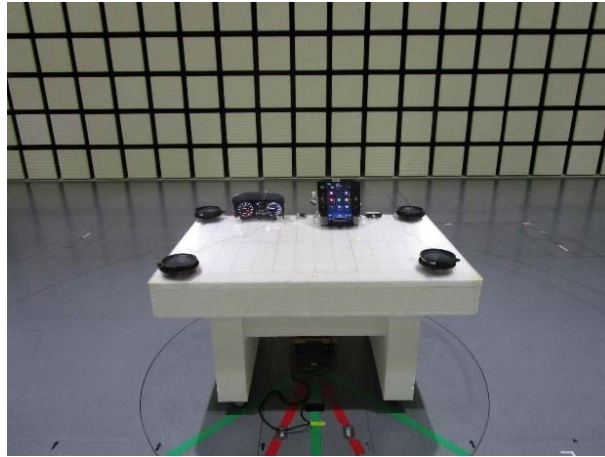

APPENDIX 3: Photographs of test setup

Radiated Spurious Emission (Test model number: DNNS122)

Front

Rear (below 1 GHz)

Rear (above 1 GHz)

Radiated Spurious Emission
(Test model number: DNNS124)

Front

Rear (below 1 GHz)

Rear (above 1 GHz)

Antenna Terminal Conducted Tests
(Test model number: DNNS122)

Photo 1

Photo 2

Antenna Terminal Conducted Tests
(Test model number: DNNS124)

Photo 1

Photo 2

End of Report