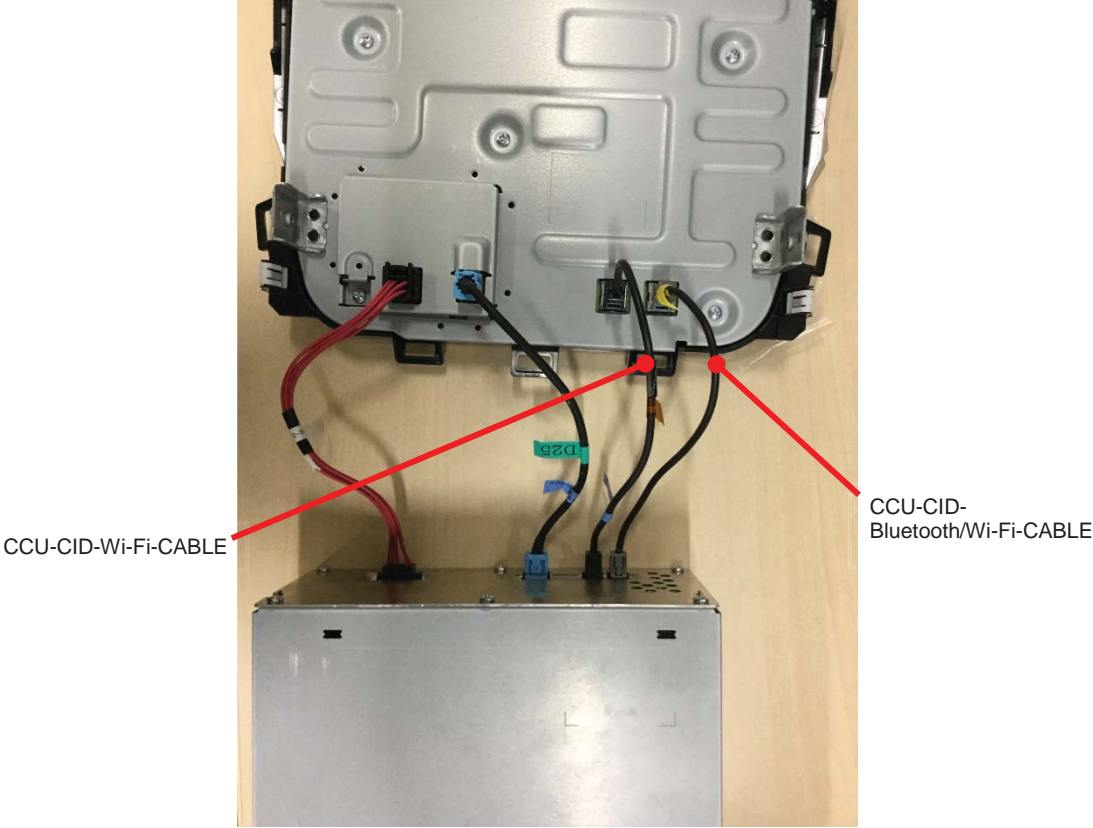

**DENSO CORPORATION**  
**Cockpit Control Unit**  
**Model: DNNS122**

**External Photos 1/3**

**DENSO CORPORATION**  
**Cockpit Control Unit**  
**Model: DNNS122**

**External Photos 2/3**

CID (Center Information Display) has two antenna, Bluetooth/Wi-Fi antenna and Wi-Fi antenna. They are connected to CCU (Cockpit Control Unit).  
Assembly Antennas position shown with red circle.

**Front**

Wi-Fi Antenna Port

Wi-Fi Antenna

Bluetooth/Wi-Fi Antenna Port

Bluetooth/Wi-Fi Antenna

**Back**

**Connection part of the CCU and CID**