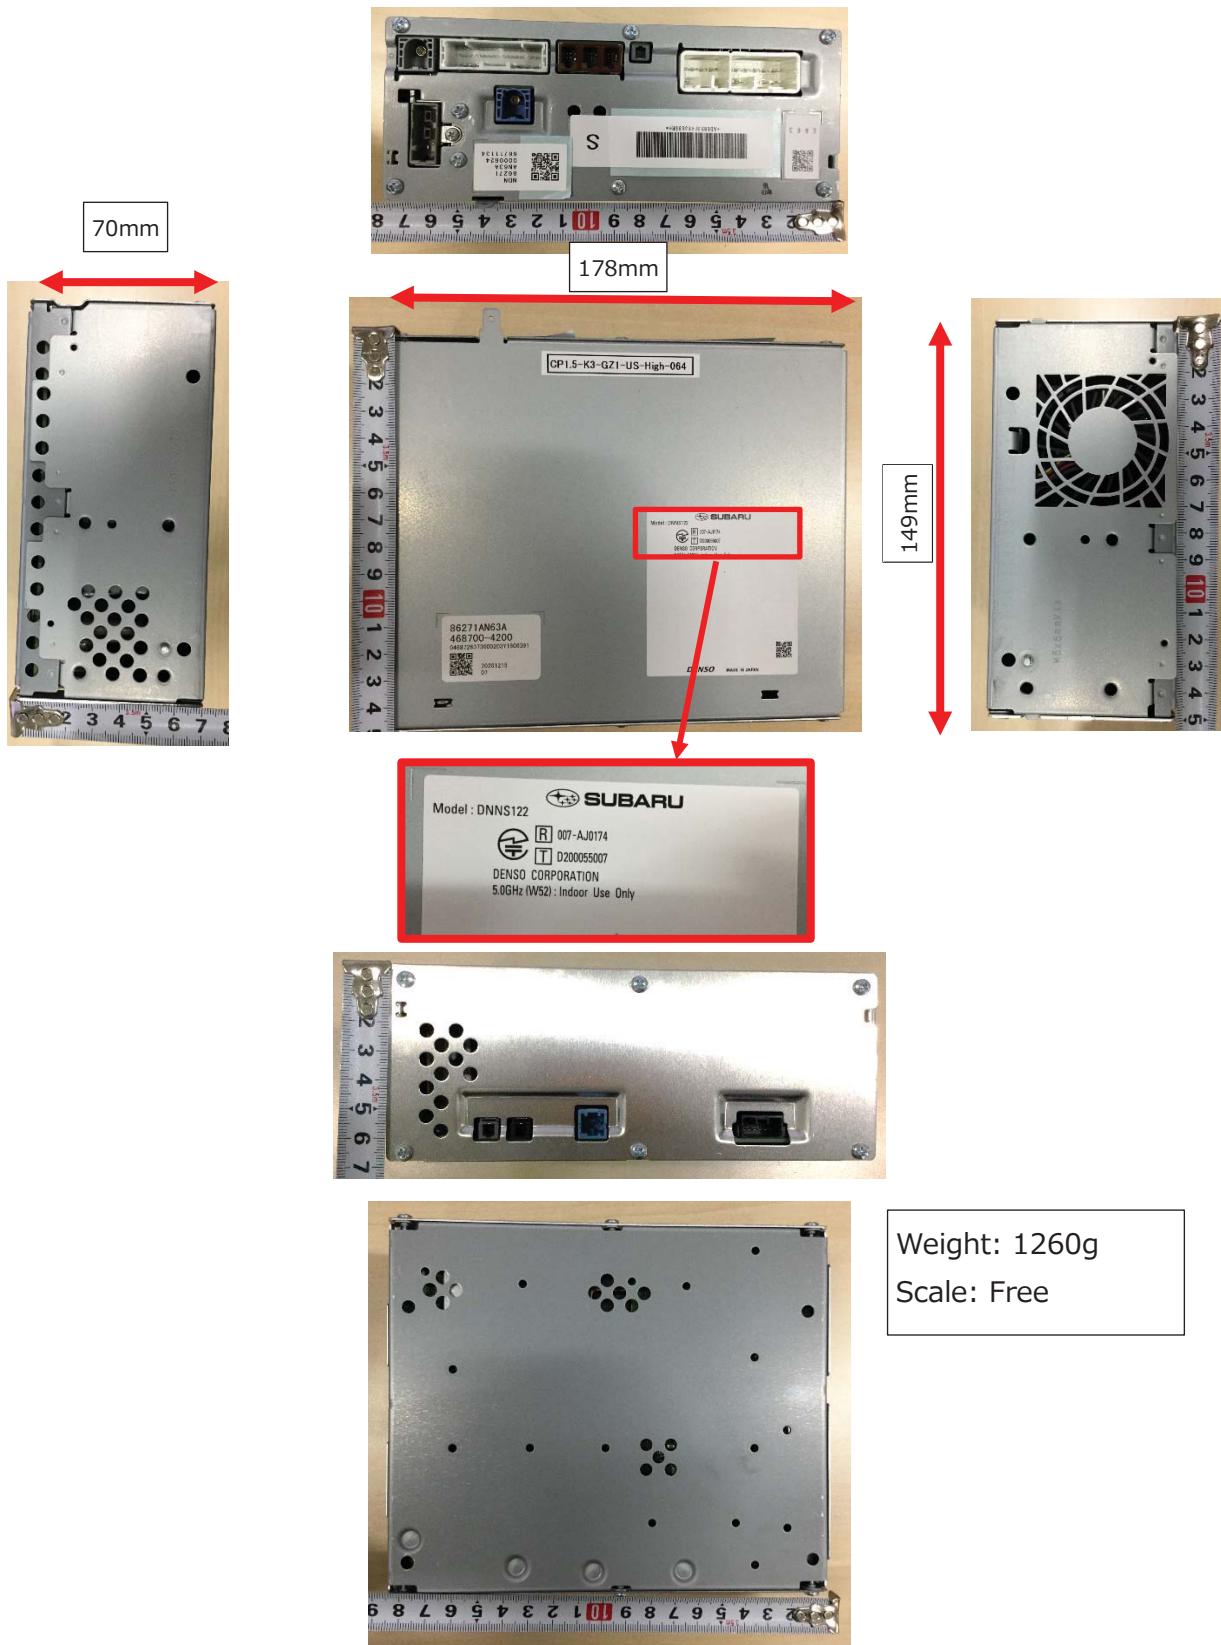

**DENSO CORPORATION**  
**Cockpit Control Unit**  
**Model: DNNS122**

**External Photos 1/3**

**DENSO CORPORATION**  
**Cockpit Control Unit**  
**Model: DNNS122**

**External Photos 2/3**

CID (Center Information Display) has two antenna, Bluetooth/Wi-Fi antenna and Wi-Fi antenna. They are connected to CCU (Cockpit Control Unit).  
Assembly Antennas position shown with red circle.

**Front**

Wi-Fi Antenna Port

Wi-Fi Antenna

Bluetooth/Wi-Fi Antenna Port

Bluetooth/Wi-Fi Antenna

**Back**

**Connection part of the CCU and CID**