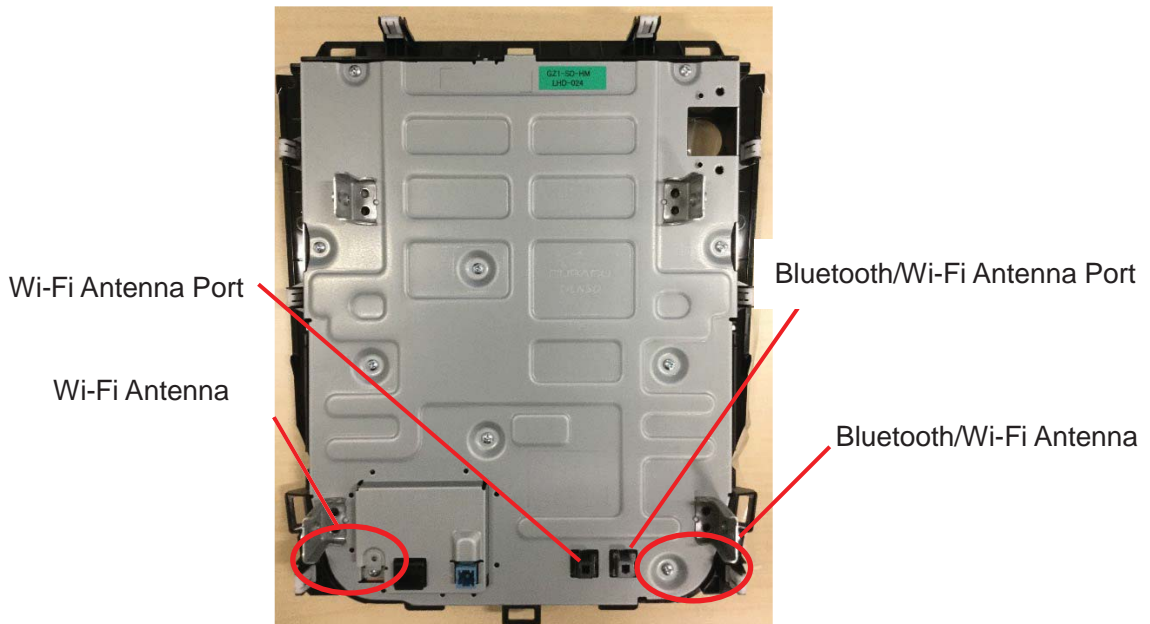

**DENSO CORPORATION**  
**Cockpit Control Unit**  
**Model: DNNS122**

**External Photos 1/3**

**DENSO CORPORATION**  
**Cockpit Control Unit**  
**Model: DNNS122**

**External Photos 2/3**

CID (Center Information Display) has two antenna, Bluetooth/Wi-Fi antenna and Wi-Fi antenna. They are connected to CCU (Cockpit Control Unit).  
Assembly Antennas position shown with red circle.

**Front**

Wi-Fi Antenna Port

Wi-Fi Antenna

Bluetooth/Wi-Fi Antenna Port

Bluetooth/Wi-Fi Antenna

**Back**

**Connection part of the CCU and CID**