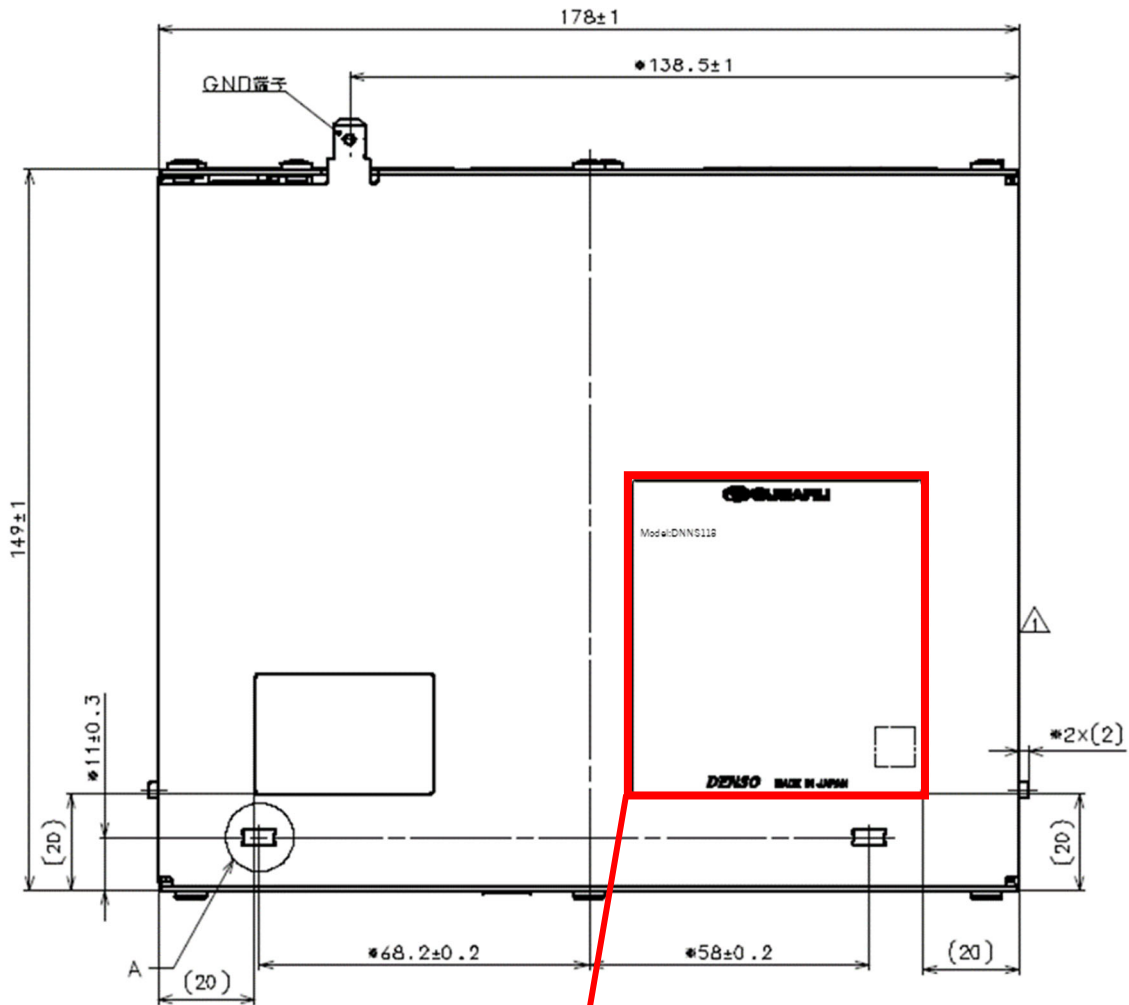

Product: Cockpit Control Unit

Model: DNNS118

Marking location and layout:

Note:

Compliance statement of marking will not be changed.

Marking layout, size and other indications maybe changed and added.

Product: Cockpit Control Unit

Model: DNNS118

Marking location and layout: