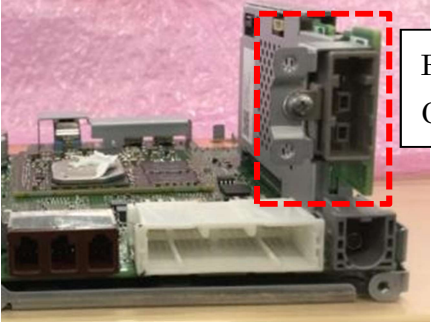

DENSO CORPORATION  
Cockpit Control Unit  
Model: DNNS111

Internal Photos

Location of Radio Tuner

Radio Tuner

Radio Tuner  
Connector