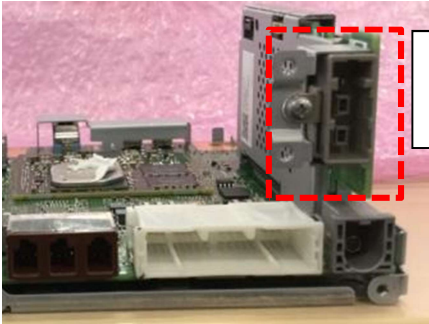

DENSO CORPORATION
Cockpit Control Unit
Model: DNNS109

Internal Photos

Location of Radio Tuner

Radio Tuner

Radio Tuner Connector