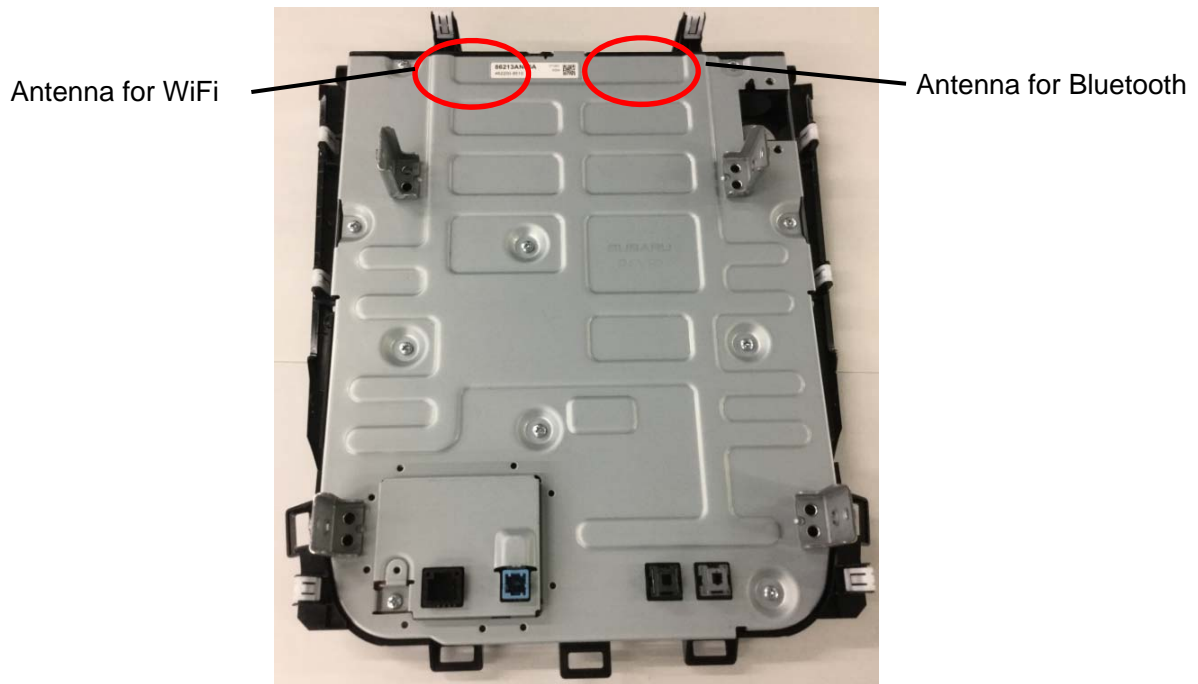

DENSO CORPORATION
Cockpit Control Unit
FCC ID: HYQDNNS091
IC Number: 1551A-DNNS091

External Photos 1/3

DENSO CORPORATION
Cockpit Control Unit
FCC ID: HYQDNNS091
IC Number: 1551A-DNNS091

External Photos 2/3

Bluetooth/WiFi Antenna is implemented in CID(Center Information Display) connected to CCU(Cockpit Control Unit). ASSEMBLY Bluetooth/WiFi Antenna position is shown with a red circle.

Front

Back

DENSO CORPORATION
Cockpit Control Unit
FCC ID: HYQDNNS091
IC Number: 1551A-DNNS091