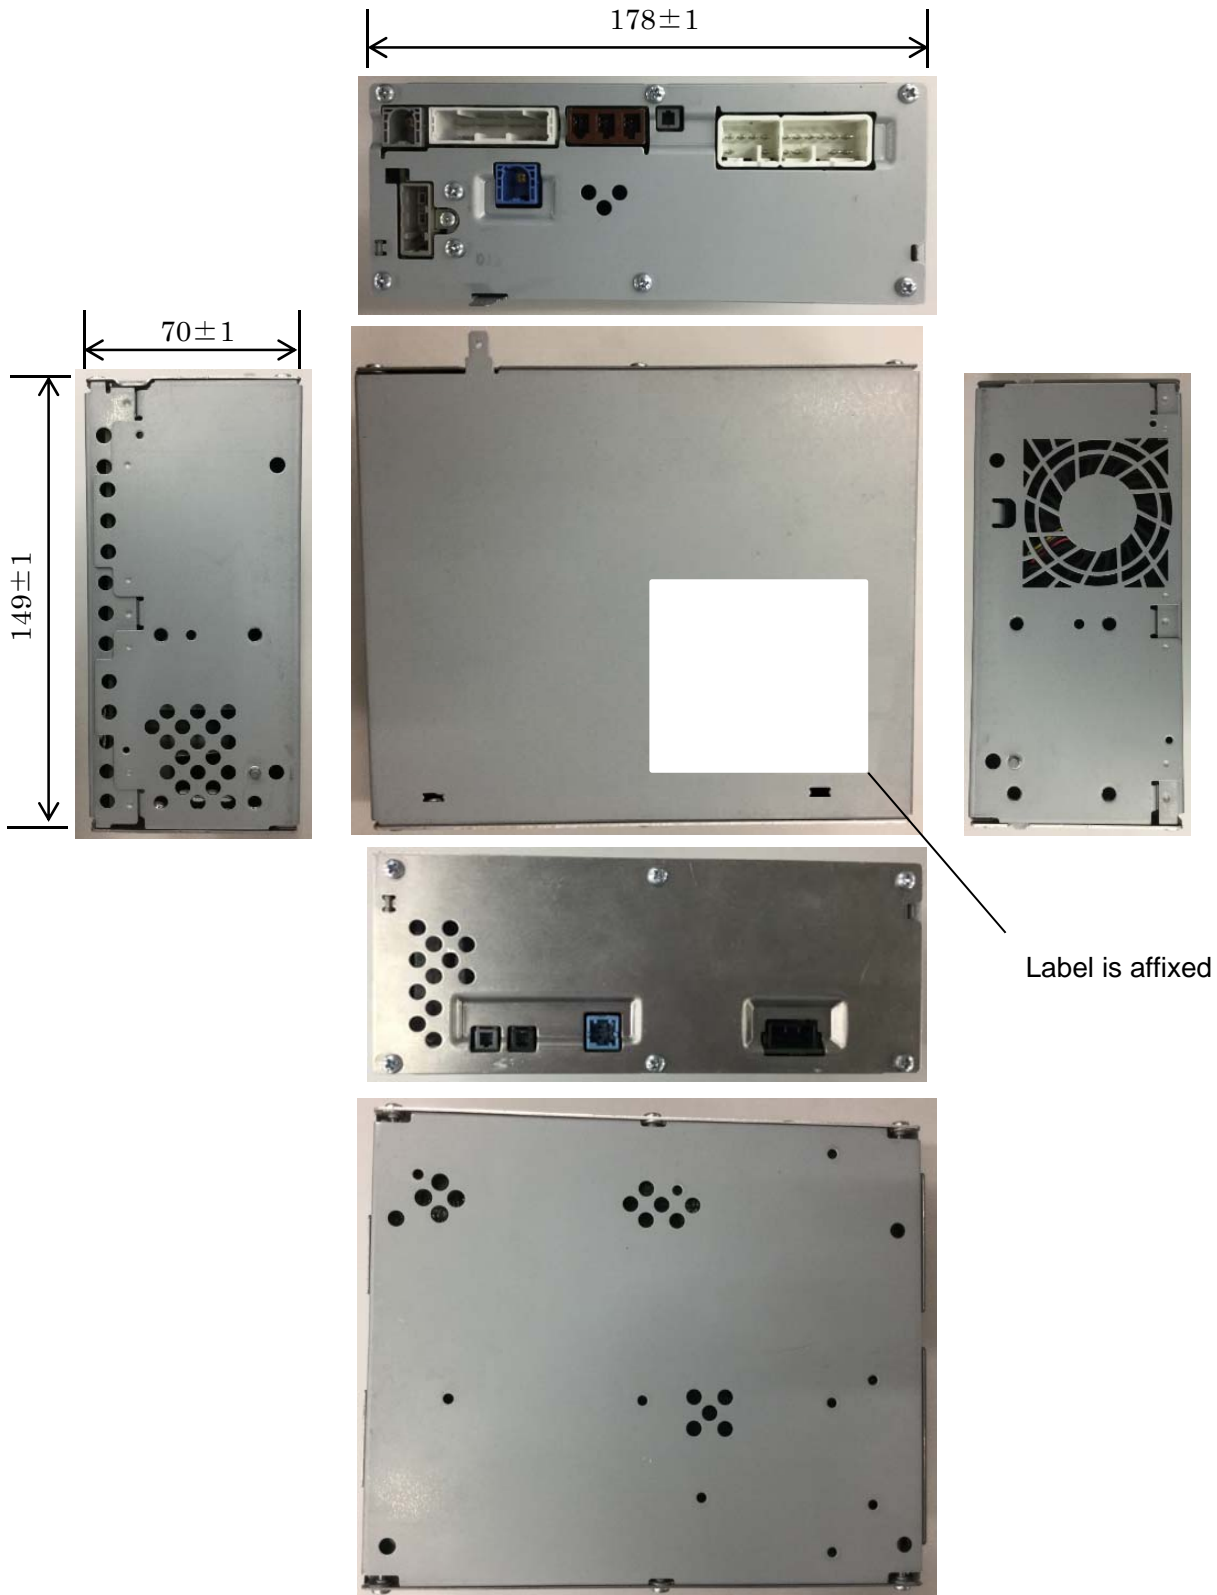

DENSO CORPORATION
Cockpit Control Unit
FCC ID: HYQDNNS091
IC Number: 1551A-DNNS091

External Photos 1/3

DENSO CORPORATION
Cockpit Control Unit
FCC ID: HYQDNNS091
IC Number: 1551A-DNNS091

External Photos 2/3

Bluetooth/WiFi Antenna is implemented in CID(Center Information Display) connected to CCU(Cockpit Control Unit). ASSEMBLY Bluetooth/WiFi Antenna position is shown with a red circle.

Front

Back

DENSO CORPORATION
Cockpit Control Unit
FCC ID: HYQDNNS091
IC Number: 1551A-DNNS091

External Photos 3/3

Connection part of the CCU and CID