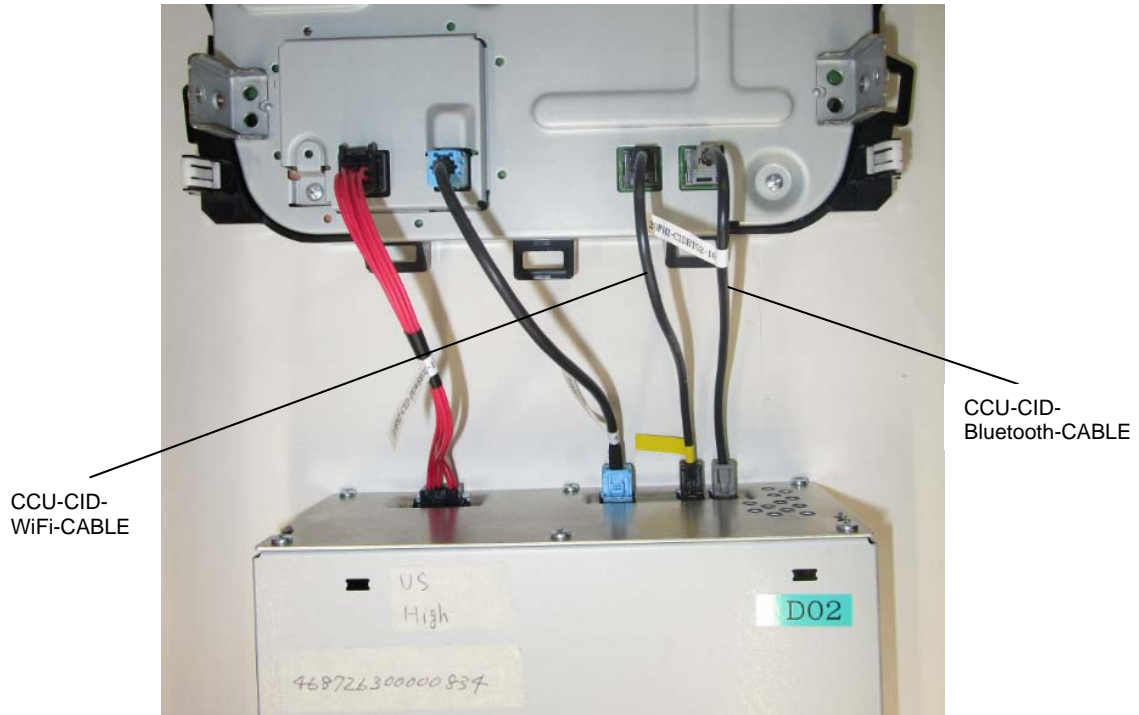

DENSO CORPORATION
Cockpit Control Unit
FCC ID: HYQDNNS091
IC Number: 1551A-DNNS091

External Photos 1/3

DENSO CORPORATION
Cockpit Control Unit
FCC ID: HYQDNNS091
IC Number: 1551A-DNNS091

External Photos 2/3

Bluetooth/WiFi Antenna is implemented in CID(Center Information Display) connected to CCU(Cockpit Control Unit). ASSEMBLY Bluetooth/WiFi Antenna position is shown with a red circle.

Front

Back

DENSO CORPORATION
Cockpit Control Unit
FCC ID: HYQDNNS091
IC Number: 1551A-DNNS091

External Photos 3/3

Connection part of the CCU and CID