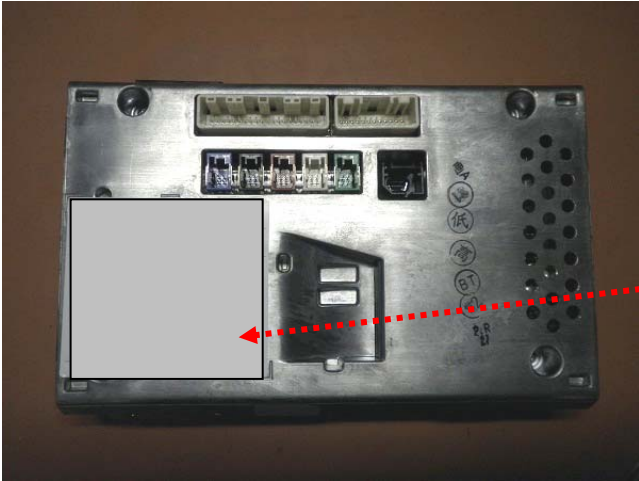

8. Marking location and layout

NISSAN		65
CONT ASSY-DISPLAY & IT MASTER		
PART NO. 28387 4H96A		
MODEL NO. 462200-6210		
Model : DNN5086		
SERIAL NO. *****		
FCC ID : HYQDNN5086	IFT	RCPDEXXX-XXXX
IC : 1951A-DNN5086	NOM 	
This device complies with part 15 of the FCC Rules. Operation is subject to the following two conditions : (1) This device may not cause harmful interference, and (2) this device must accept any interference received, including interference that may cause undesired operation.		
DENSO	MIDENCHA	落下禁止 Shed It Dropped

Note:

Marking layout, size and other indications may be changed.

MODEL NO. means the number for manufacturer to control their products.