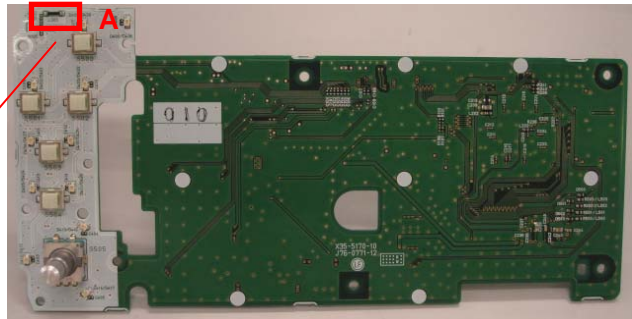

DENSO CORPORATION
Navigation ECU
FCC ID: HYQDNNS061
IC Number: 1551A-DNNS061

Internal Photos

Bluetooth Block

PCB including Bluetooth IC (Component Side)

PCB including Bluetooth IC (Solder Side)

DENSO CORPORATION
Navigation ECU
FCC ID: HYQDNNS061
IC Number: 1551A-DNNS061

Internal Photos

Bluetooth Block

Bluetooth Block (Component Side)

Bluetooth Block (Solder Side)

External Photos

Front view

A ...Bluetooth Antenna

Bluetooth antenna