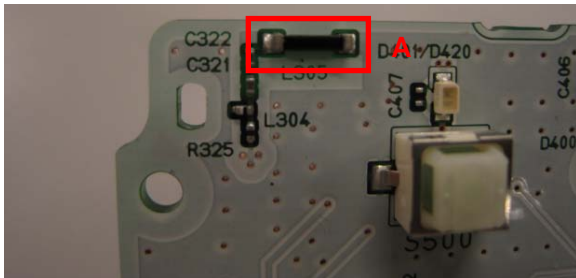

DENSO CORPORATION
Navigation ECU
FCC ID: HYQDNNS061
IC Number: 1551A-DNNS061

Internal Photos

Bluetooth Block

PCB including Bluetooth IC (Component Side)

PCB including Bluetooth IC (Solder Side)

DENSO CORPORATION
Navigation ECU
FCC ID: HYQDNNS061
IC Number: 1551A-DNNS061

Internal Photos

Bluetooth Block

Bluetooth Block (Component Side)

Bluetooth Block (Solder Side)

External Photos

Front view

A ...Bluetooth Antenna

Bluetooth antenna