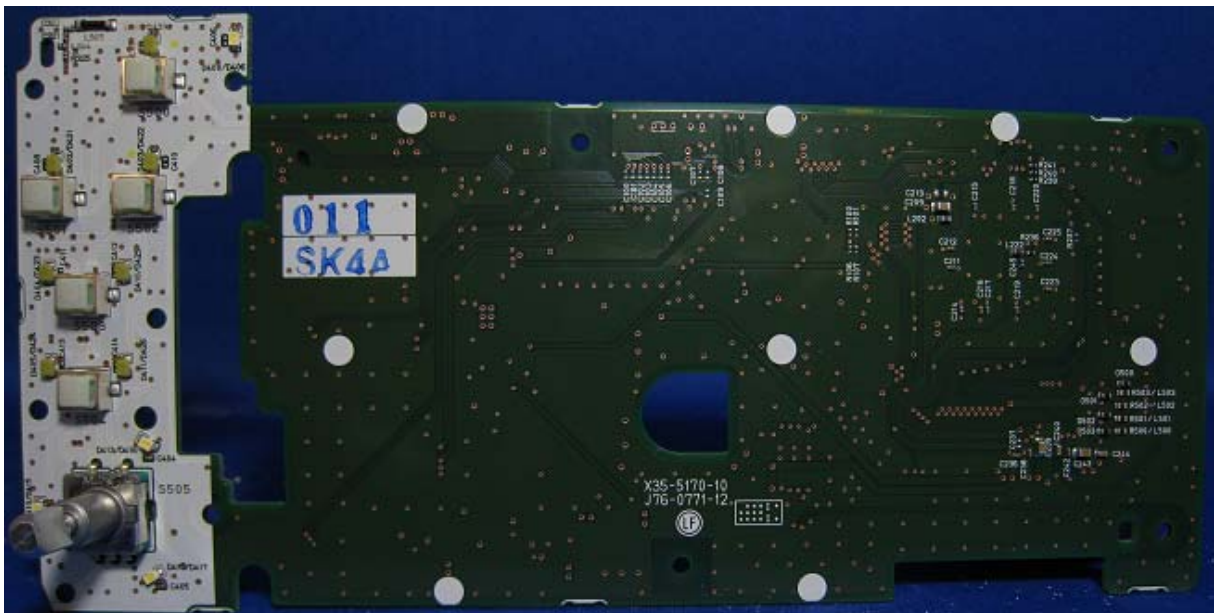

DENSO CORPORATION
Navigation ECU
FCC ID: HYQDNNS061
IC Number: 1551A-DNNS061

Internal Photos

Bluetooth Block

PCB including Bluetooth IC (Component Side)

PCB including Bluetooth IC (Solder Side)

DENSO CORPORATION
Navigation ECU
FCC ID: HYQDNNS061
IC Number: 1551A-DNNS061

Internal Photos

Bluetooth Block

Bluetooth Block (Component Side)

Bluetooth Block (Solder Side)

External Photos

Front view

A ...Bluetooth Antenna

Bluetooth antenna