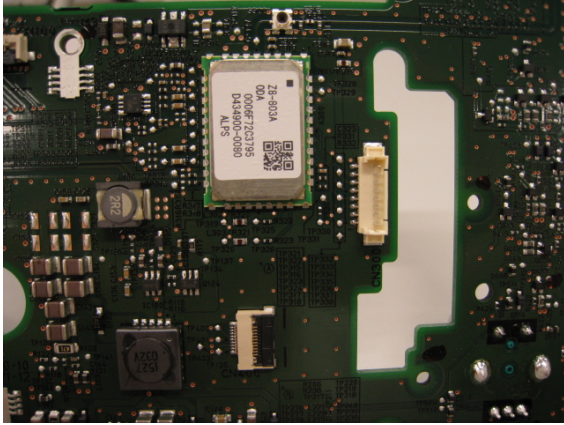

DENSO CORPORATION
Navigation ECU
FCC ID: HYQDNNS061
IC Number: 1551A-DNNS061

Internal Photos

Bluetooth Block

PCB including Bluetooth IC (Component Side)

PCB including Bluetooth IC (Solder Side)

DENSO CORPORATION
Navigation ECU
FCC ID: HYQDNNS061
IC Number: 1551A-DNNS061

Internal Photos

Bluetooth Block

Bluetooth Block (Component Side)

Bluetooth Block (Solder Side)

External Photos

Front view

A ...Bluetooth Antenna

Bluetooth antenna