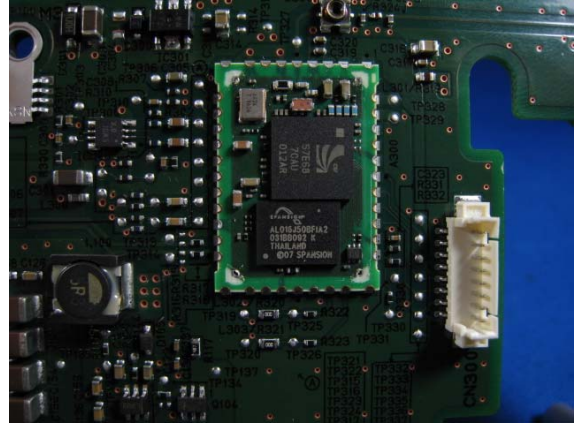

DENSO CORPORATION
Navigation ECU
FCC ID: HYQDNNS061
IC Number: 1551A-DNNS061

Internal Photos

Bluetooth Block

PCB including Bluetooth IC (Component Side)

PCB including Bluetooth IC (Solder Side)

DENSO CORPORATION
Navigation ECU
FCC ID: HYQDNNS061
IC Number: 1551A-DNNS061

Internal Photos

Bluetooth Block

Bluetooth Block (Component Side)

Bluetooth Block (Solder Side)

External Photos

Front view

A ...Bluetooth Antenna

Bluetooth antenna