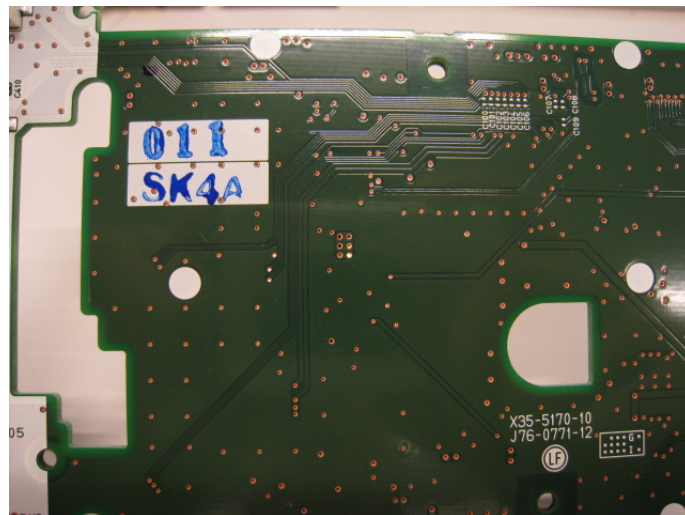

DENSO CORPORATION
Navigation ECU
FCC ID: HYQDNNS061
IC Number: 1551A-DNNS061

Internal Photos

Bluetooth Block

PCB including Bluetooth IC (Component Side)

PCB including Bluetooth IC (Solder Side)

DENSO CORPORATION
Navigation ECU
FCC ID: HYQDNNS061
IC Number: 1551A-DNNS061

Internal Photos

Bluetooth Block

Bluetooth Block (Component Side)

Bluetooth Block (Solder Side)

External Photos

Front view

A ...Bluetooth Antenna

Bluetooth antenna