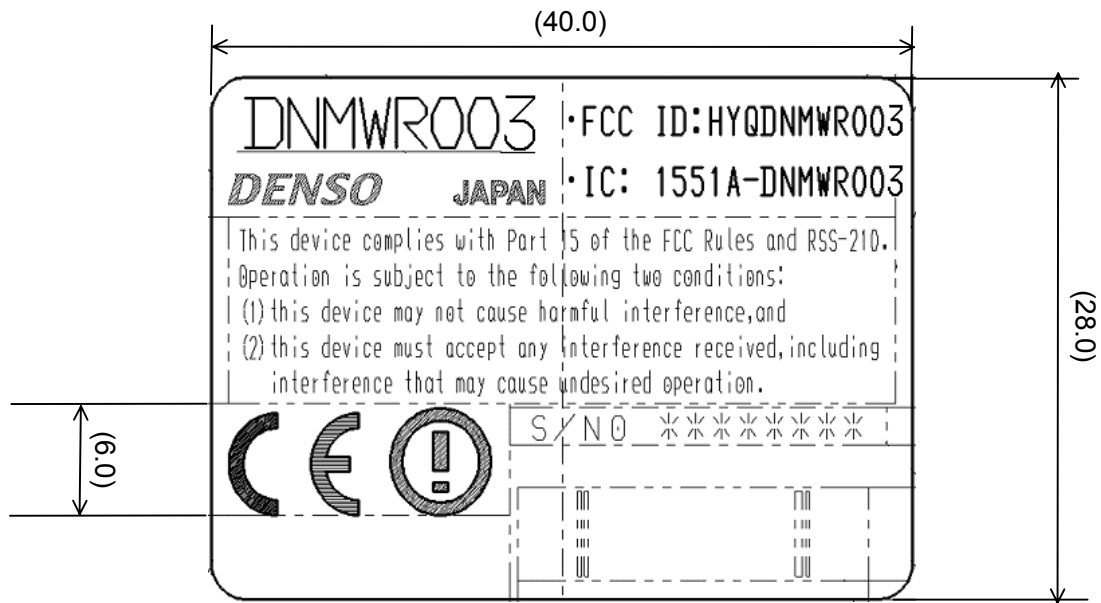

Marking layout and location

Fig. Marking Layout

Unit: mm

- Note: Labeling Information
- Label material: PET-01
 - Method of labeling: Sticking on the product

Fig. Marking Location

* The above figure of bracket is just a reference to show the location of marking. The actual bracket may be changed.