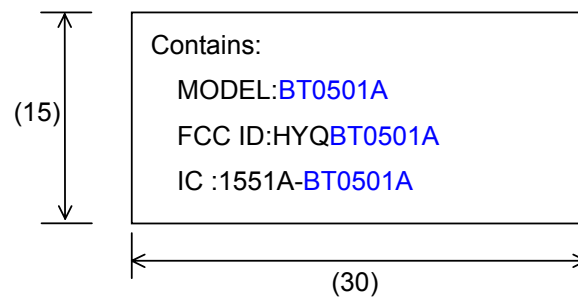

## 4.6.1. FCC and IC ID Label layout and location on Navigation ASSY

Top view

Stick the Yupo paper label on the metal case.

Front view

**Fig. 4.6.1. FCC and IC Label Location on Navigation ASSY**

## 4.6.2. FCC and IC ID Label on Navigation ASSY

Unit : mm

**Fig. 4.6.2. FCC and IC ID Label layout**

Note : Compliance statement of marking will not be changed. But marking layout and size may be changed.