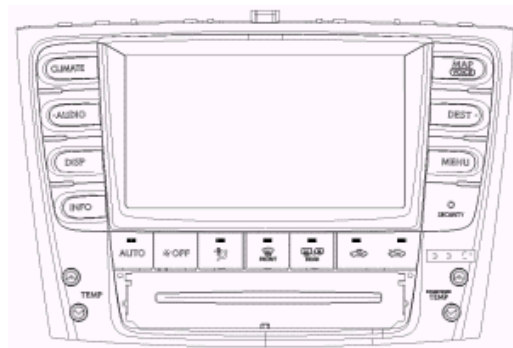

## 4.6.1. FCC and IC ID Label layout and location on Navigation ASSY

Top view

Stick the Yupo paper label on the metal case.

Front view

**Fig. 4.6.1. FCC and IC Label Location on Navigation ASSY**

## 4.6.2. FCC and IC ID Label on Navigation ASSY

Unit : mm

**Fig. 4.6.2. FCC and IC ID Label layout**

Note : Compliance statement of marking will not be changed. But marking layout and size may be changed.