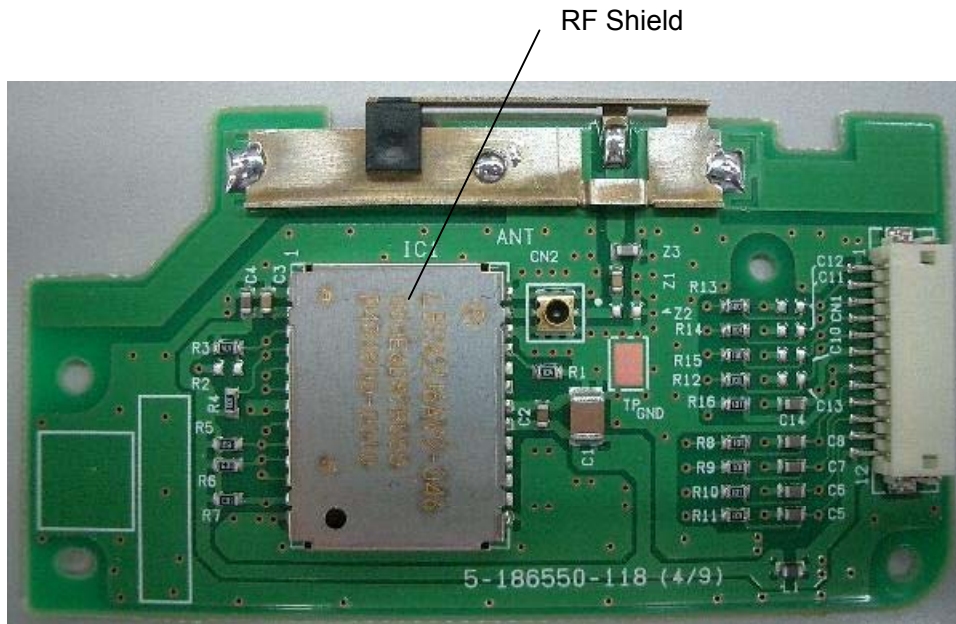

External Photos

Front of Bluetooth ASSY

Rear of Bluetooth ASSY

DENSO CORPORATION
Bluetooth ASSY
FCC ID: HYQBT0501A

BT0501A

External Photos

BT0501A

Fig. 6.3. Installation Description