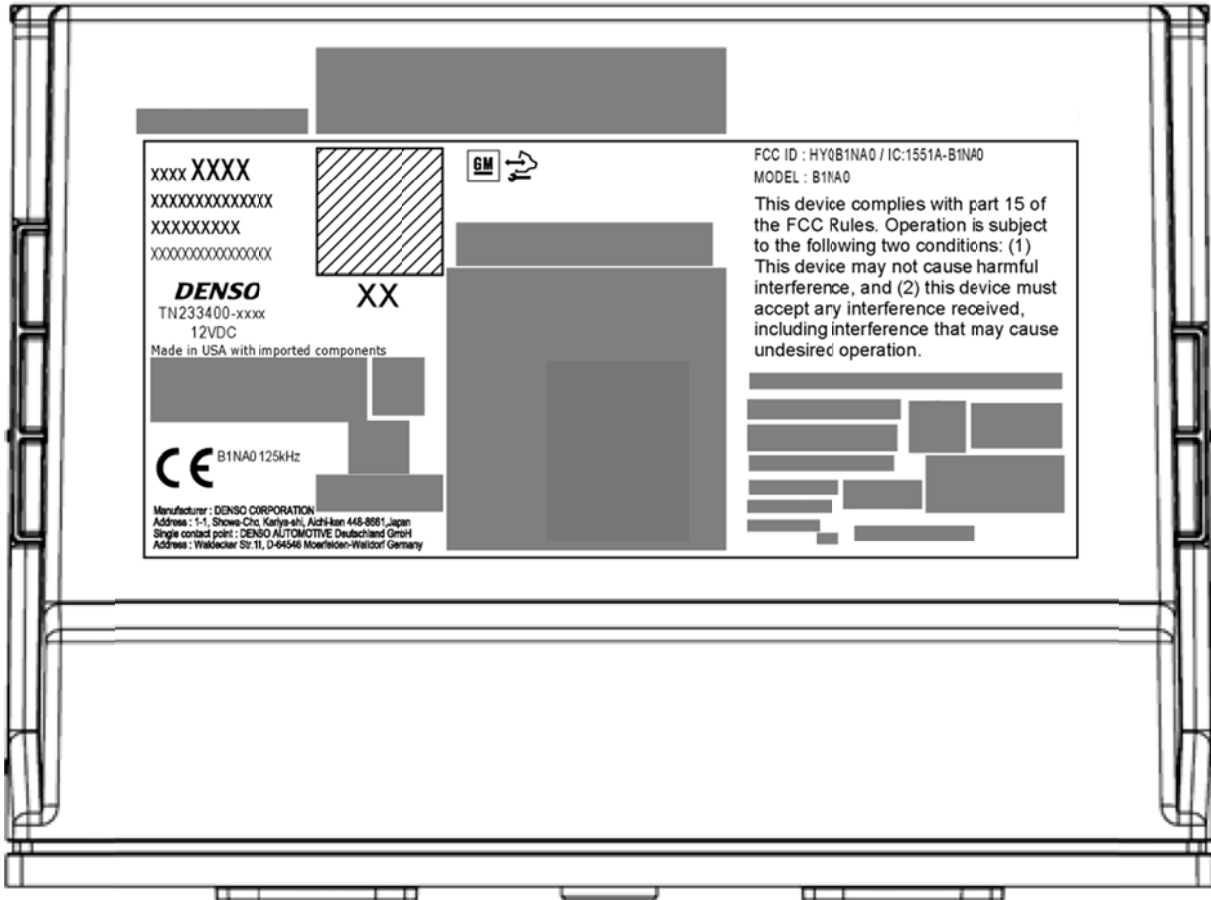

Product: Passive Entry Passive Start System (LF Transmitter and LF Transceiver)

Model: B1NA0

Marking location:

Note:

Compliance statement of marking will not be changed.

But making layout, size and other indications maybe changed.