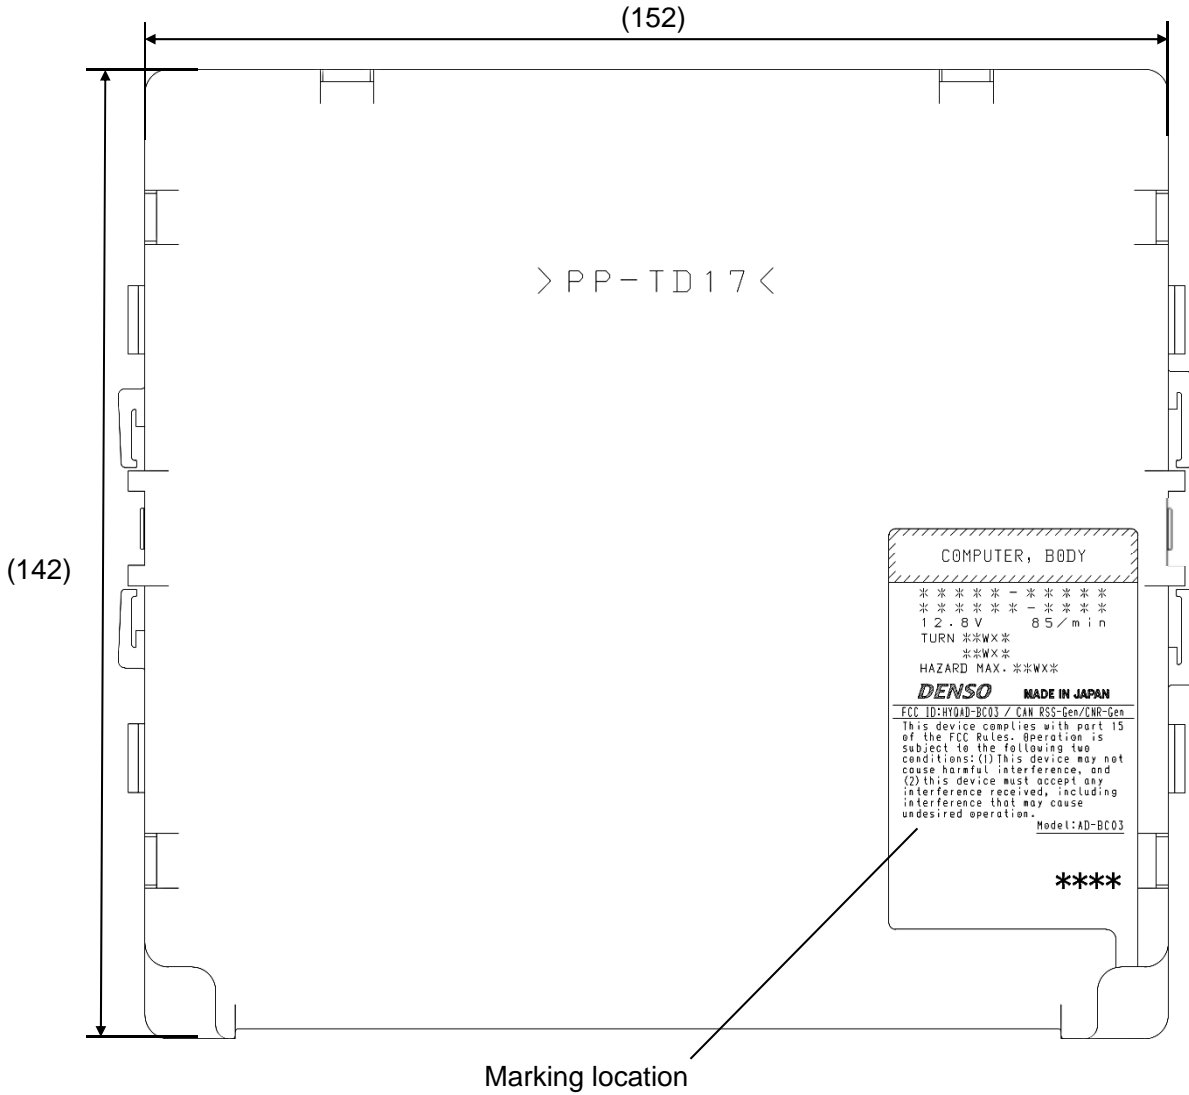

Product: Remote Keyless Entry System (Receiver)

Model: AD-BC03

Marking location:

Unit: mm
Scale: free

Note:

Compliance statement of marking will not be changed, but marking layout, size and other indications may be changed.