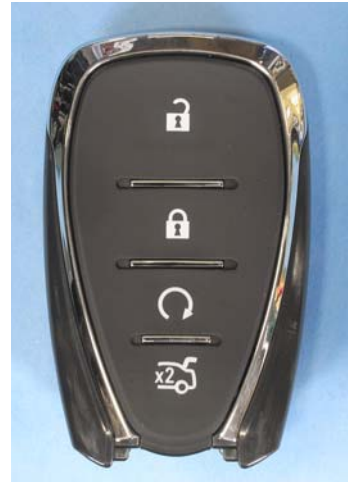

DENSO CORPORATION
Electronic Key
FCC ID: HYQ4EA
IC Number: 1551A-4EA

External Photos (Type A)

<Rear view>

6-Button

5-Button

4-Button

<Front view>

3-Button

2-Button

Common

Note: Mechanical Key is made by other manufacturer.

DENSO CORPORATION
Electronic Key
FCC ID: HYQ4EA
IC Number: 1551A-4EA

External Photos (Type B)

<Rear view>

5-Button

4-Button (Variation 1)

4-Button (Variation 2)

<Front view>

3-Button

2-Button

Common

Note: Mechanical Key is made by other manufacturer.