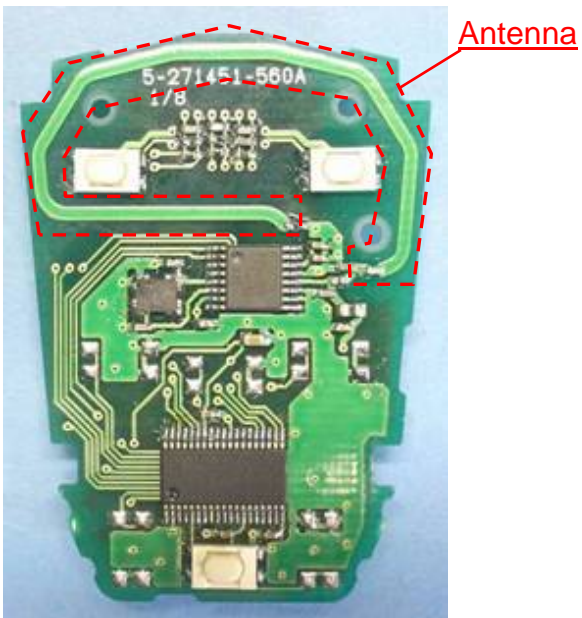

DENSO CORPORATION
Electronic Key
FCC ID: HYQ2AB
IC Number: 1551A-2AB

Internal Photos

<Component Side>

6-Button

5-Button

4-Button

<Solder Side>

3-Button