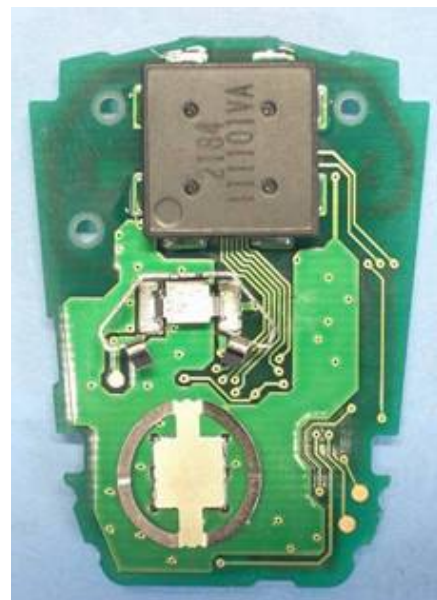

DENSO CORPORATION
Electronic Key
FCC ID: HYQ2AB
IC Number: 1551A-2AB

Internal Photos

<Component Side>

6-Button

5-Button

4-Button

<Solder Side>

3-Button