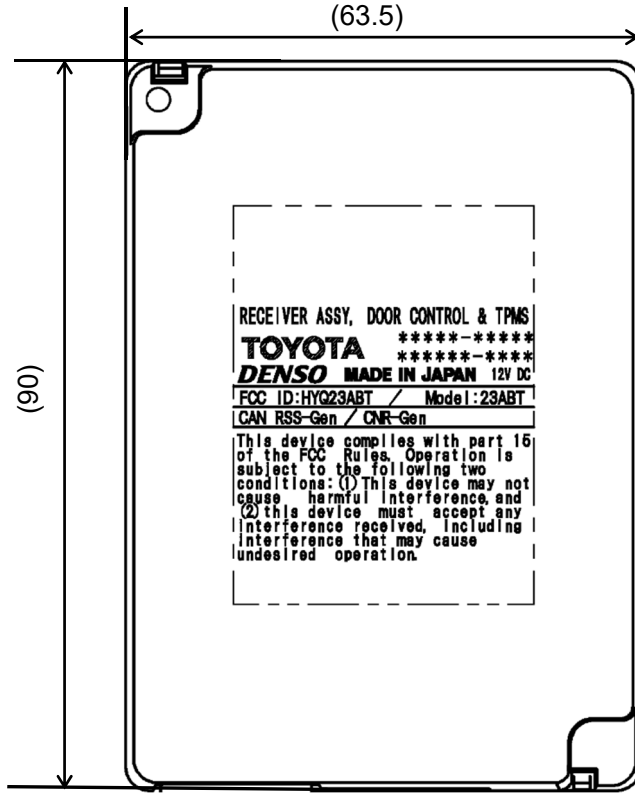

Product: Remote Keyless Entry System and TPMS (Receiver)

Model: 23ABT

Marking location:

Unit: mm
Scale: free

Note:

Compliance statement of marking will not be changed, but marking layout, size and other indications may be changed.