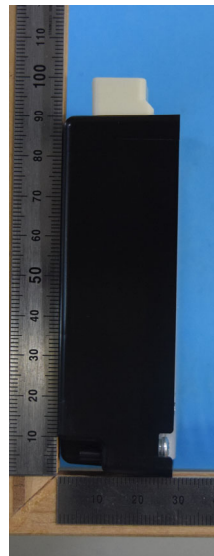

DENSO CORPORATION
Remote Keyless Entry System and TPMS (Receiver)
FCC ID: HYQ23ABP

External Photos

Top View

Left View

Front View

Right View

Rear View

Bottom View